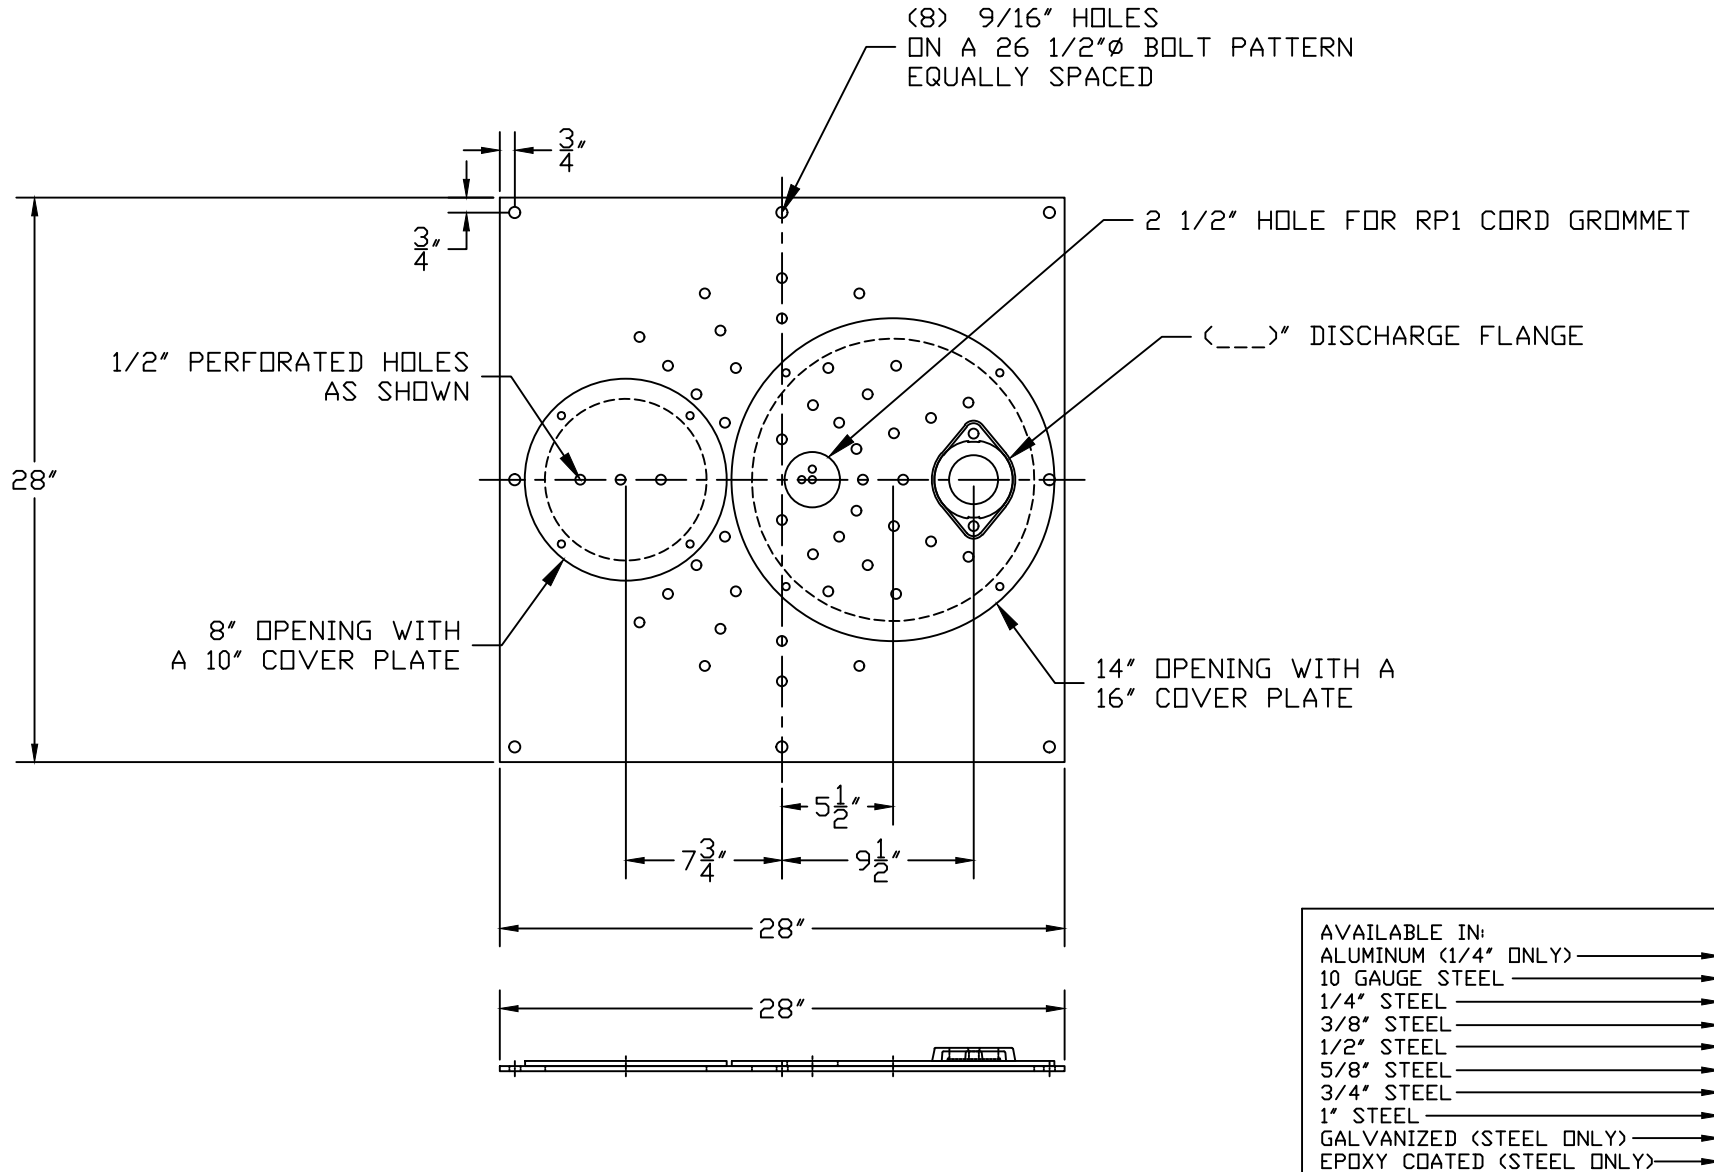

PART/PRINT NO.  
LB-2401-01-I PERF

PART DESCRIPTION  
SQUARE SIMPLEX PERFORATED COVER W/ INSPECTION PLATE

DATE  
06/17/16

THIS DRAWING IS THE SOLE PROPERTY OF AK INDUSTRIES INC.

AK INDUSTRIES INC.  
2055 PIDCO DR.  
PLYMOUTH, IN. 46563  
PHONE: (574) 936-6022

DRAWN BY:  
A. HARTUNG

SCALE:  
NOT TO SCALE

REVISION #:

SIGNATURE: