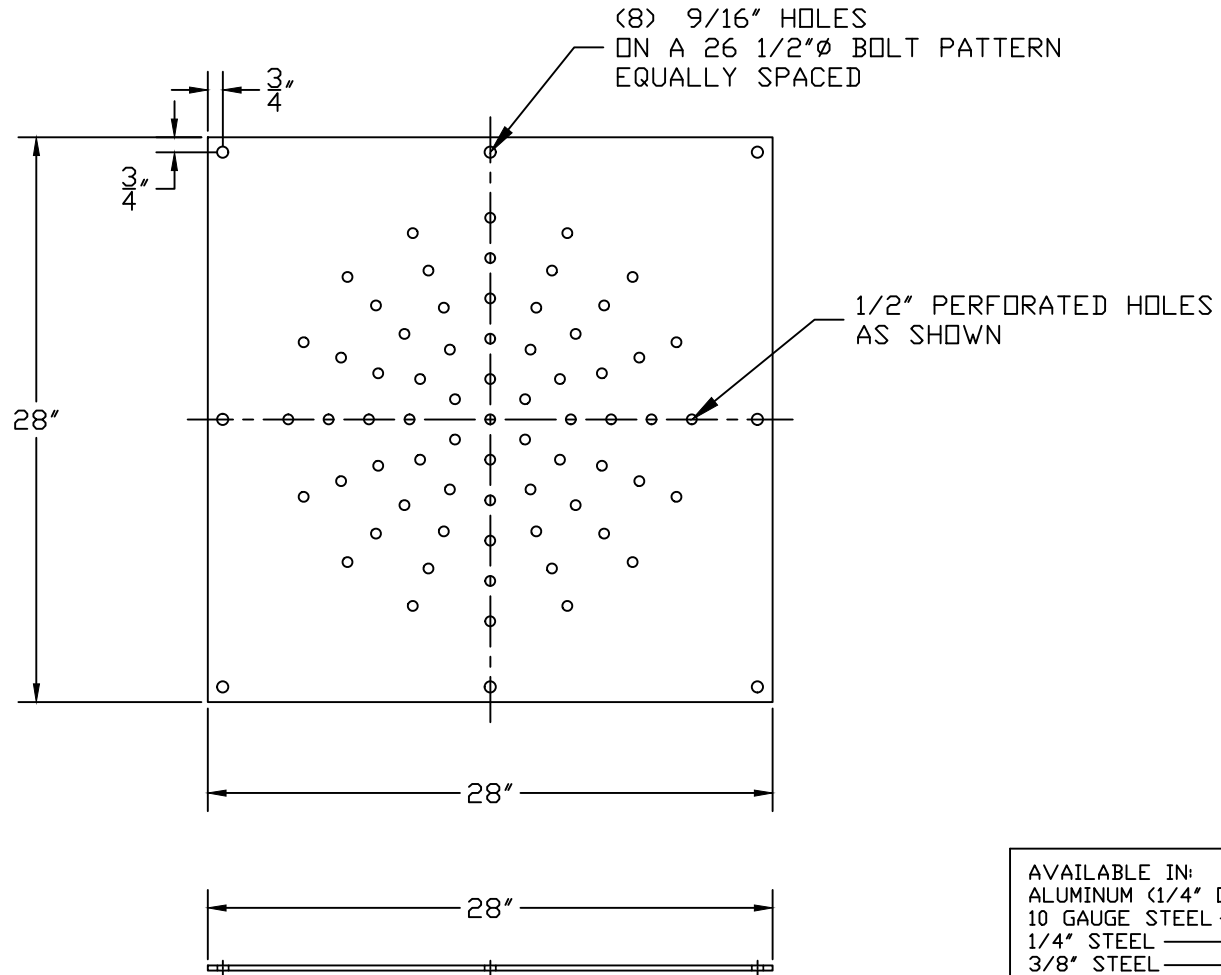

PART/PRINT NO.  
LB-2400-01 PERF

PART DESCRIPTION  
SQUARE PERFORATED COVER

DATE  
06/17/16

THIS DRAWING IS THE SOLE PROPERTY OF AK INDUSTRIES INC.

- AVAILABLE IN:
- ALUMINUM (1/4" ONLY)
  - 10 GAUGE STEEL
  - 1/4" STEEL
  - 3/8" STEEL
  - 1/2" STEEL
  - 5/8" STEEL
  - 3/4" STEEL
  - 1" STEEL
  - GALVANIZED (STEEL ONLY)
  - EPOXY COATED (STEEL ONLY)