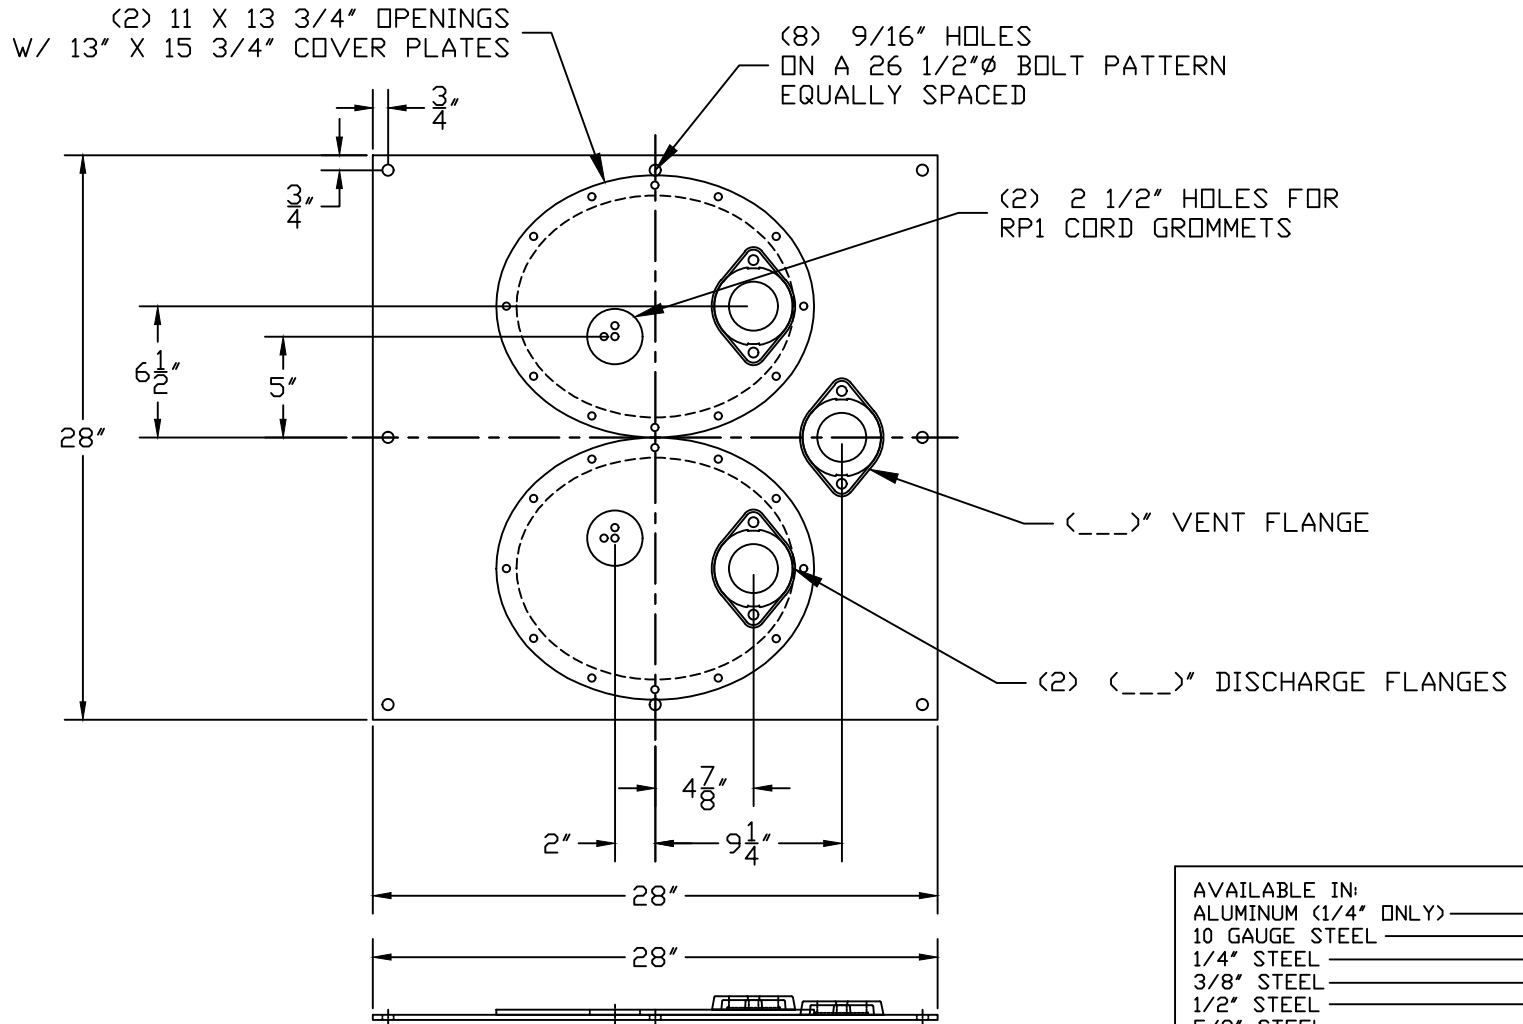

PART/PRINT NO.
LB-2402-01

PART DESCRIPTION
SQUARE DUPLEX COVER

DATE
06/17/16

THIS DRAWING IS THE SOLE PROPERTY OF AK INDUSTRIES INC.

- AVAILABLE IN:
- ALUMINUM (1/4" ONLY)
 - 10 GAUGE STEEL
 - 1/4" STEEL
 - 3/8" STEEL
 - 1/2" STEEL
 - 5/8" STEEL
 - 3/4" STEEL
 - 1" STEEL
 - GALVANIZED (STEEL ONLY)
 - EPOXY COATED (STEEL ONLY)