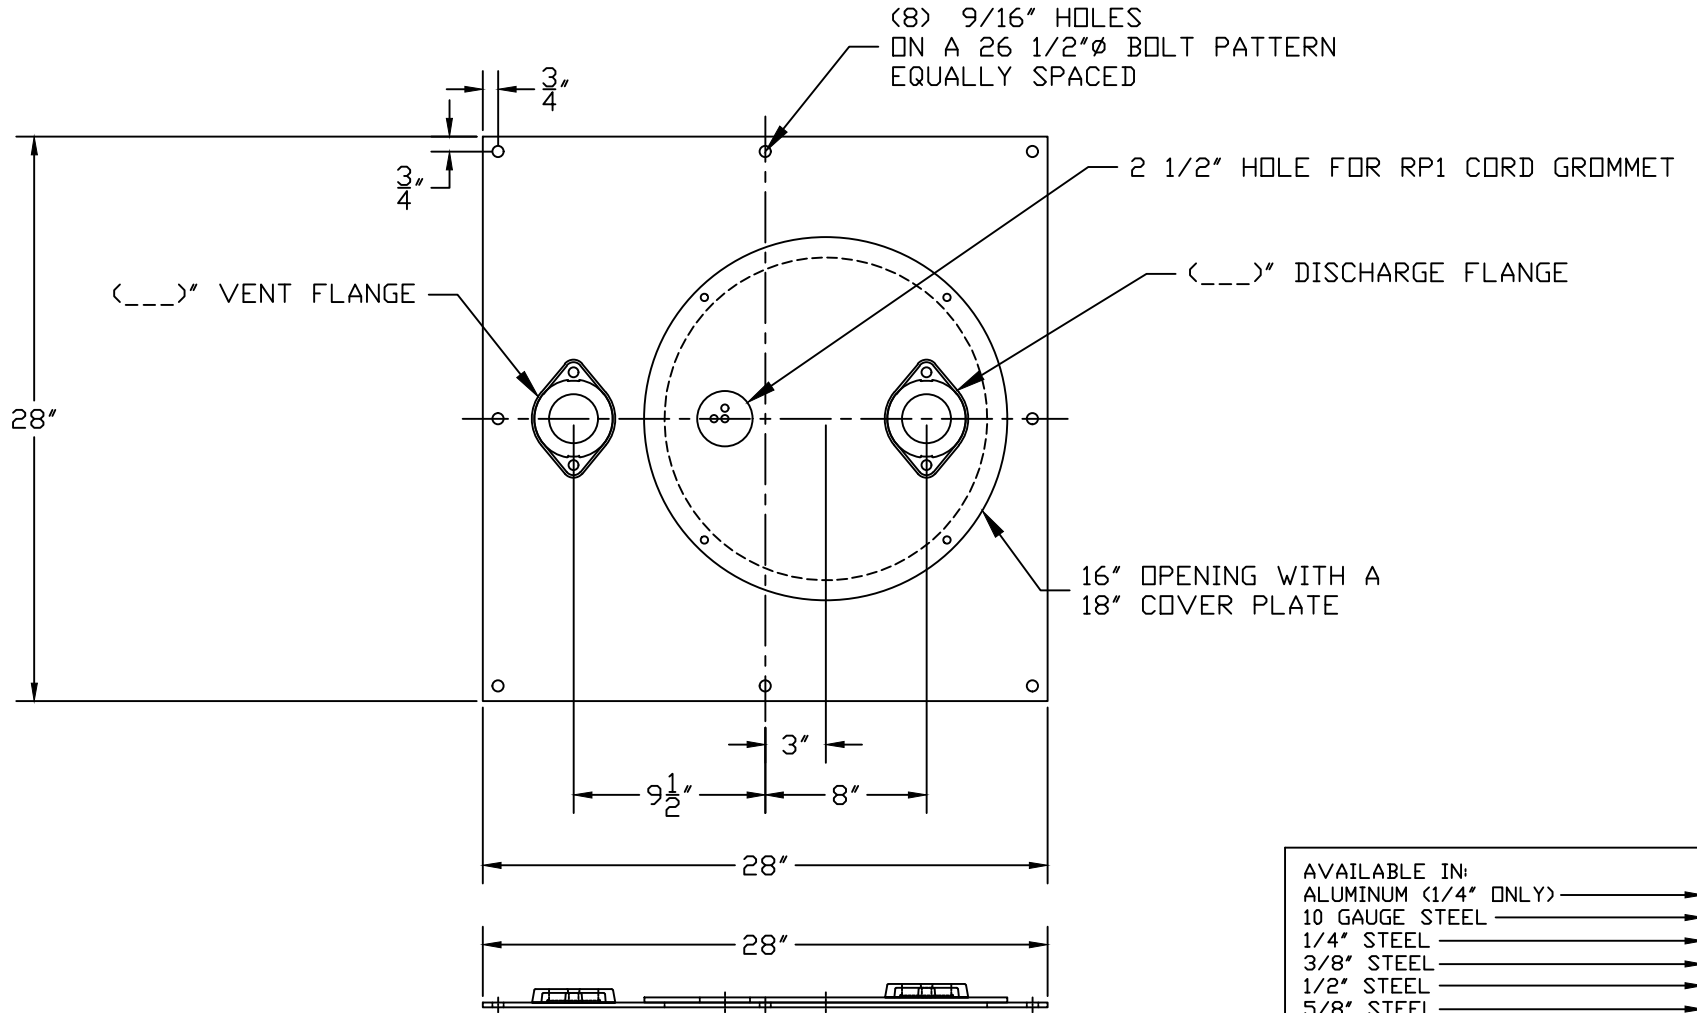

PART/PRINT NO.
LB-2401-01

PART DESCRIPTION
SQUARE SIMPLEX COVER

DATE
06/17/16

THIS DRAWING IS THE SOLE PROPERTY OF AK INDUSTRIES INC.

- AVAILABLE IN:
- ALUMINUM (1/4" ONLY)
 - 10 GAUGE STEEL
 - 1/4" STEEL
 - 3/8" STEEL
 - 1/2" STEEL
 - 5/8" STEEL
 - 3/4" STEEL
 - 1" STEEL
 - GALVANIZED (STEEL ONLY)
 - EPOXY COATED (STEEL ONLY)