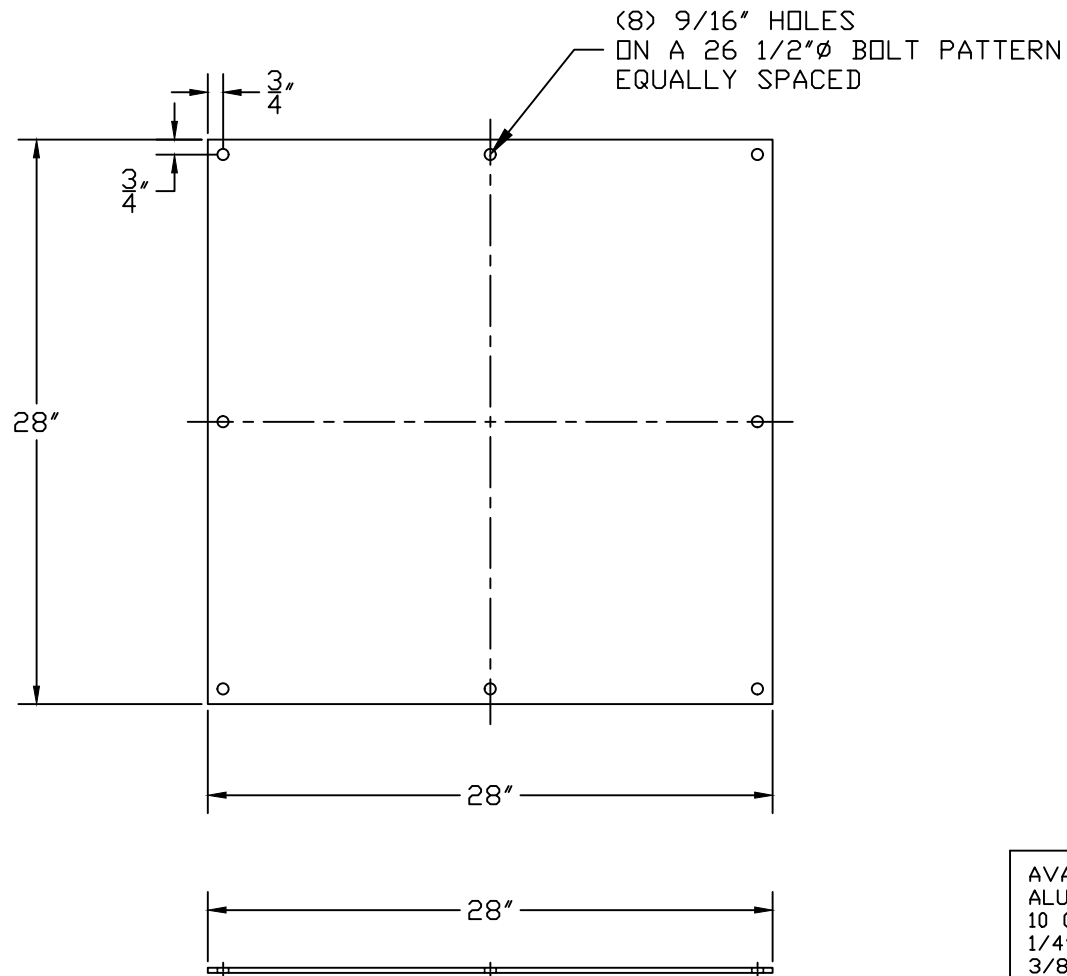

PART/PRINT NO.
LB-2400-01

PART DESCRIPTION
SQUARE SOLID COVER

DATE
06/17/16

THIS DRAWING IS THE SOLE PROPERTY OF AK INDUSTRIES INC.

- AVAILABLE IN:
- ALUMINUM (1/4" ONLY)
 - 10 GAUGE STEEL
 - 1/4" STEEL
 - 3/8" STEEL
 - 1/2" STEEL
 - 5/8" STEEL
 - 3/4" STEEL
 - 1" STEEL
 - GALVANIZED (STEEL ONLY)
 - EPOXY COATED (STEEL ONLY)