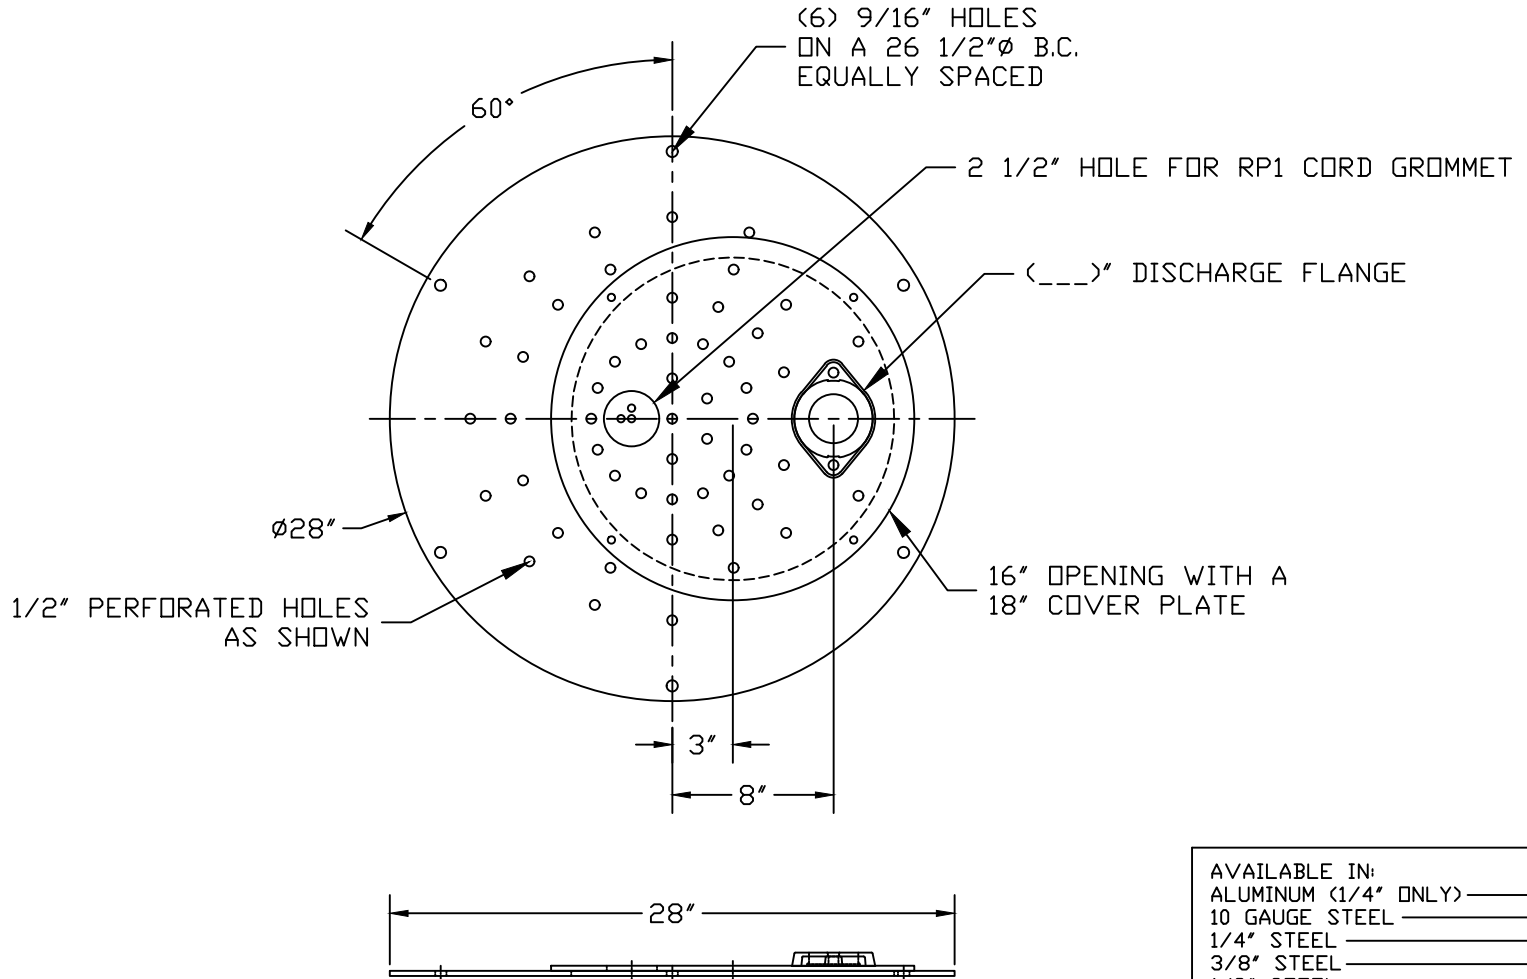

PART/PRINT NO.
LB-2401 PERF

PART DESCRIPTION
ROUND SIMPLEX PERFORATED COVER

DATE
06/16/16

THIS DRAWING IS THE SOLE PROPERTY OF AK INDUSTRIES INC.

- AVAILABLE IN:
- ALUMINUM (1/4" ONLY)
 - 10 GAUGE STEEL
 - 1/4" STEEL
 - 3/8" STEEL
 - 1/2" STEEL
 - 5/8" STEEL
 - 3/4" STEEL
 - 1" STEEL
 - GALVANIZED (STEEL ONLY)
 - EPOXY COATED (STEEL ONLY)