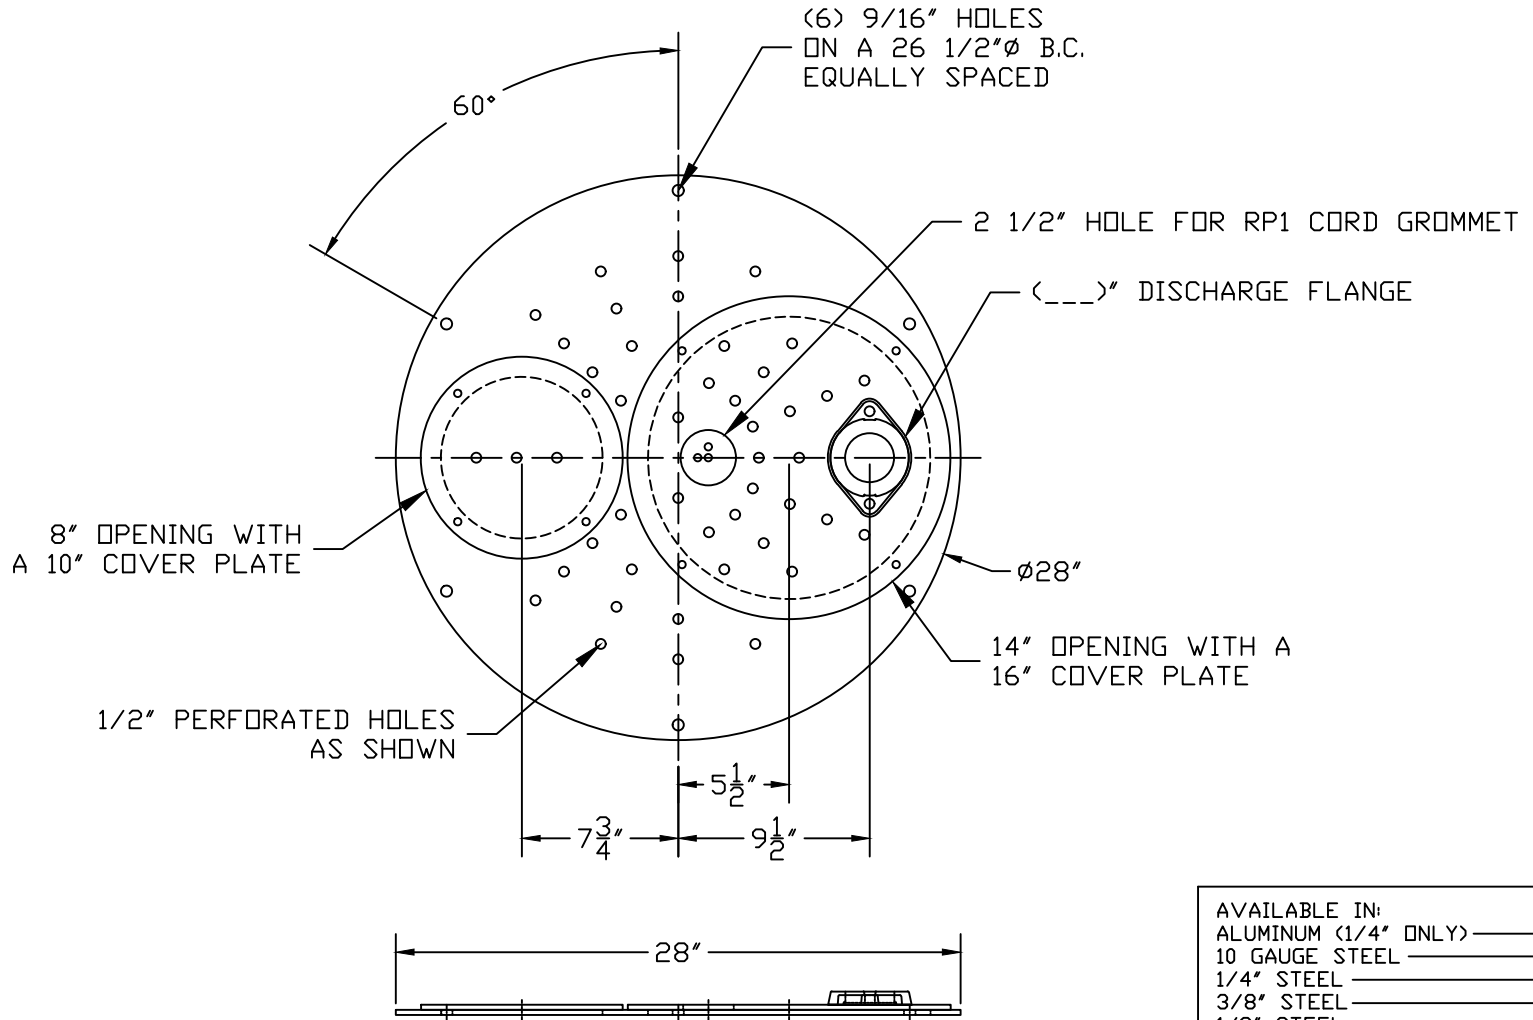

PART/PRINT NO.
LB-2401-I PERF

PART DESCRIPTION
ROUND SIMPLEX PERFORATED COVER W/ INSPECTION PLATE

DATE
06/16/16

THIS DRAWING IS THE SOLE PROPERTY OF AK INDUSTRIES INC.

AVAILABLE IN:	
ALUMINUM (1/4" ONLY)	<input type="checkbox"/>
10 GAUGE STEEL	<input type="checkbox"/>
1/4" STEEL	<input type="checkbox"/>
3/8" STEEL	<input type="checkbox"/>
1/2" STEEL	<input type="checkbox"/>
5/8" STEEL	<input type="checkbox"/>
3/4" STEEL	<input type="checkbox"/>
1" STEEL	<input type="checkbox"/>
GALVANIZED (STEEL ONLY)	<input type="checkbox"/>
EPOXY COATED (STEEL ONLY)	<input type="checkbox"/>