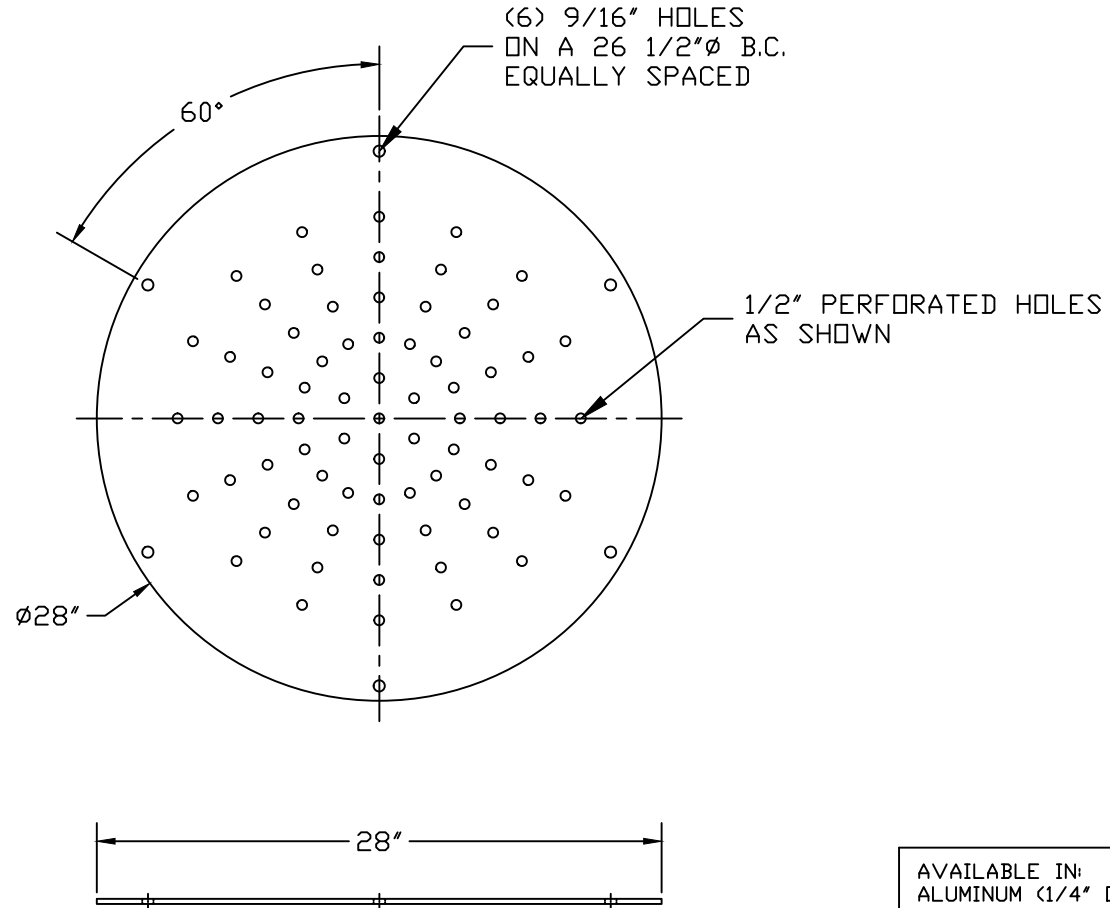

PART/PRINT NO.  
LB-2400 PERF

PART DESCRIPTION  
ROUND PERFORATED COVER

DATE  
06/16/16

THIS DRAWING IS THE SOLE PROPERTY OF AK INDUSTRIES INC.

AK INDUSTRIES INC.  
2055 PIDCO DR.  
PLYMOUTH, IN. 46563  
PHONE: (574) 936-6022

DRAWN BY:  
A.HARTUNG

SCALE:  
NOT TO SCALE

REVISION #:

SIGNATURE: