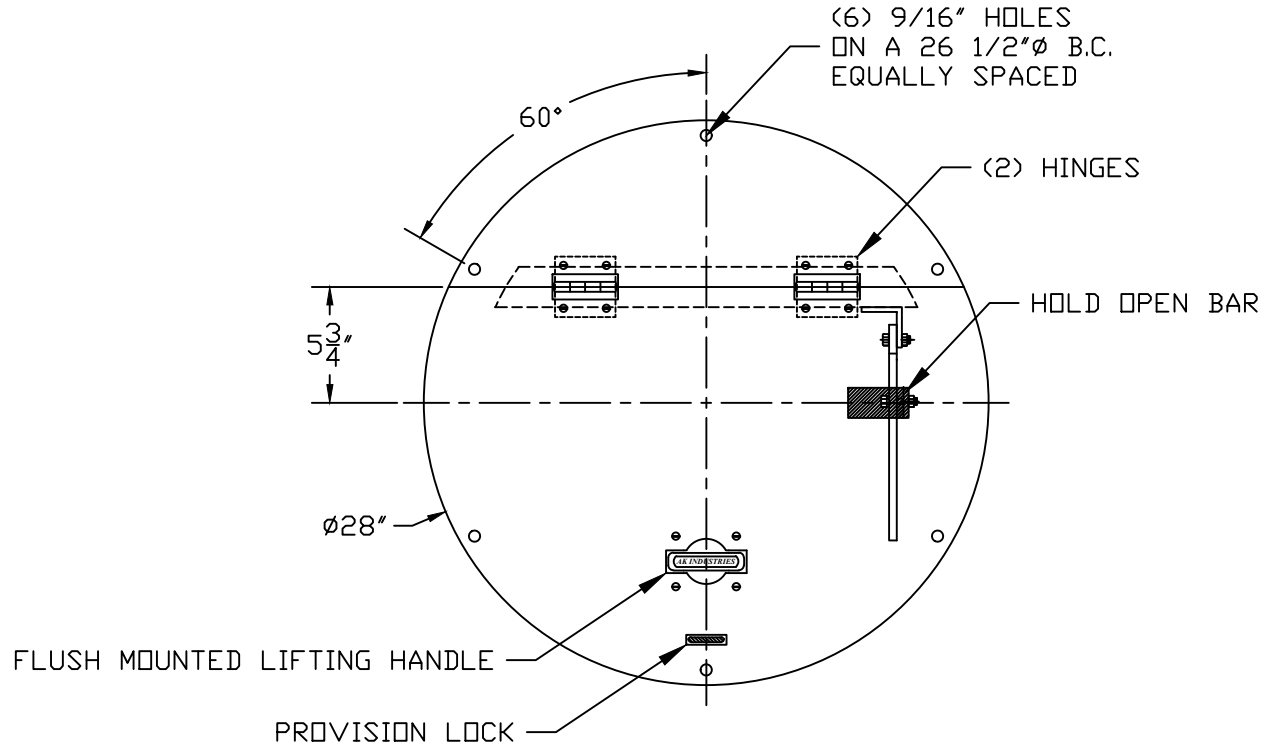

PART/PRINT NO.
LB-24HDC

PART DESCRIPTION
ROUND HINGED DOOR COVER

DATE
06/17/16

THIS DRAWING IS THE SOLE PROPERTY OF AK INDUSTRIES INC.

- AVAILABLE IN:
- ALUMINUM (1/4" ONLY)
 - 10 GAUGE STEEL
 - 1/4" STEEL
 - 3/8" STEEL
 - 1/2" STEEL
 - 5/8" STEEL
 - 3/4" STEEL
 - 1" STEEL
 - GALVANIZED (STEEL ONLY)
 - EPOXY COATED (STEEL ONLY)