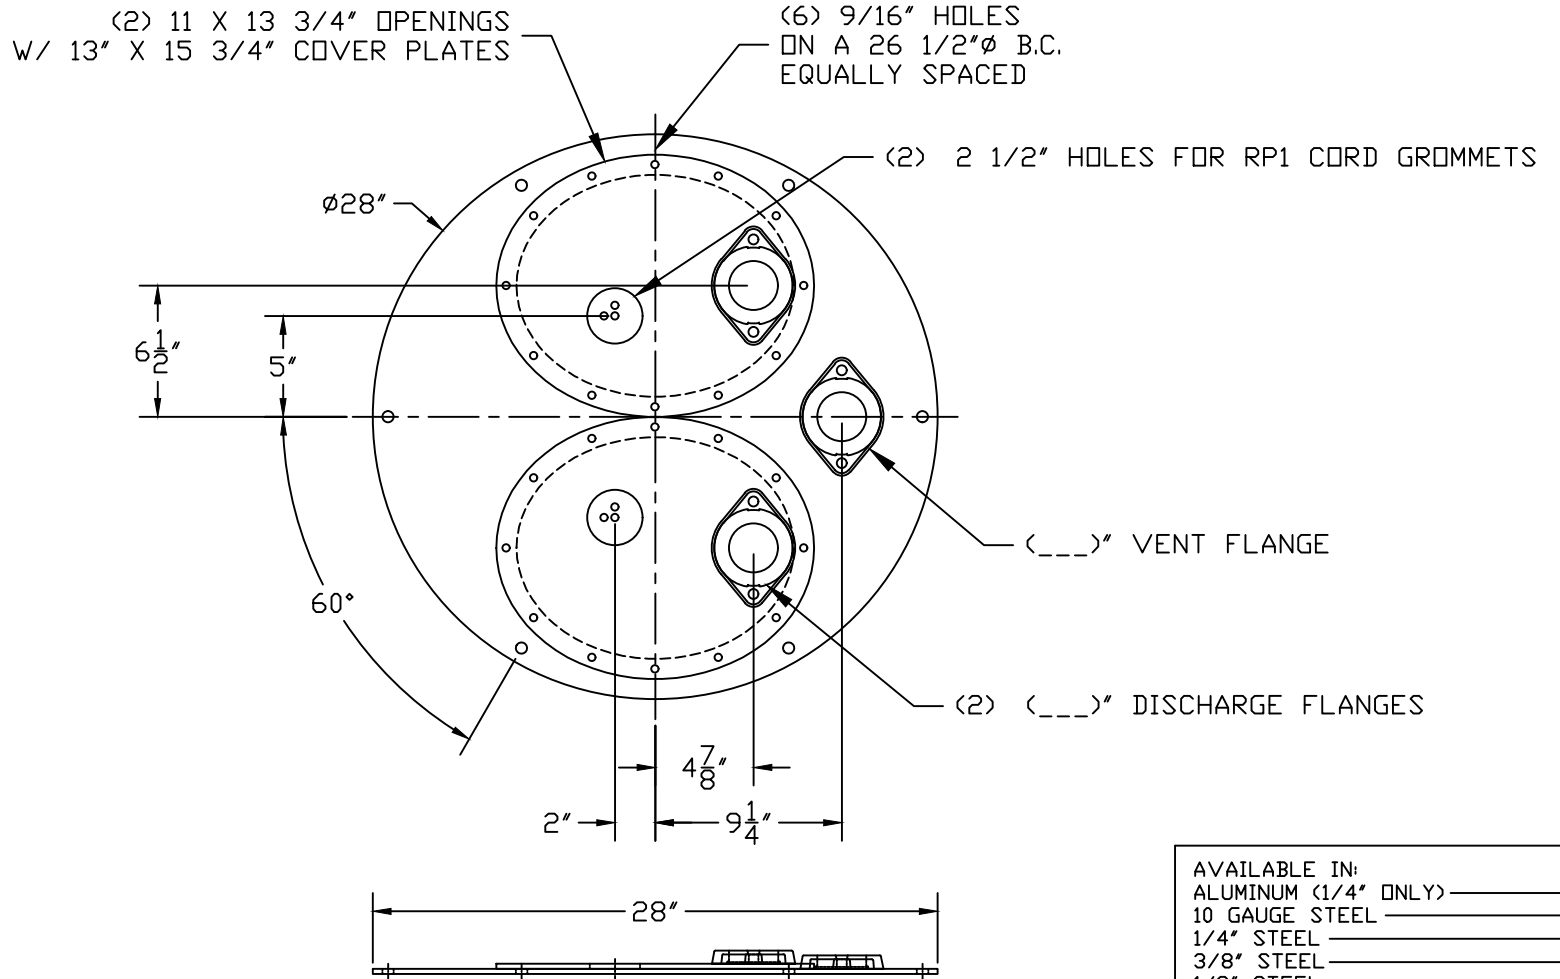

PART/PRINT NO.
LB-2402

PART DESCRIPTION
ROUND DUPLEX COVER

DATE
06/16/16

THIS DRAWING IS THE SOLE PROPERTY OF AK INDUSTRIES INC.

AVAILABLE IN:	
ALUMINUM (1/4" ONLY)	<input type="checkbox"/>
10 GAUGE STEEL	<input type="checkbox"/>
1/4" STEEL	<input type="checkbox"/>
3/8" STEEL	<input type="checkbox"/>
1/2" STEEL	<input type="checkbox"/>
5/8" STEEL	<input type="checkbox"/>
3/4" STEEL	<input type="checkbox"/>
1" STEEL	<input type="checkbox"/>
GALVANIZED (STEEL ONLY)	<input type="checkbox"/>
EPOXY COATED (STEEL ONLY)	<input type="checkbox"/>