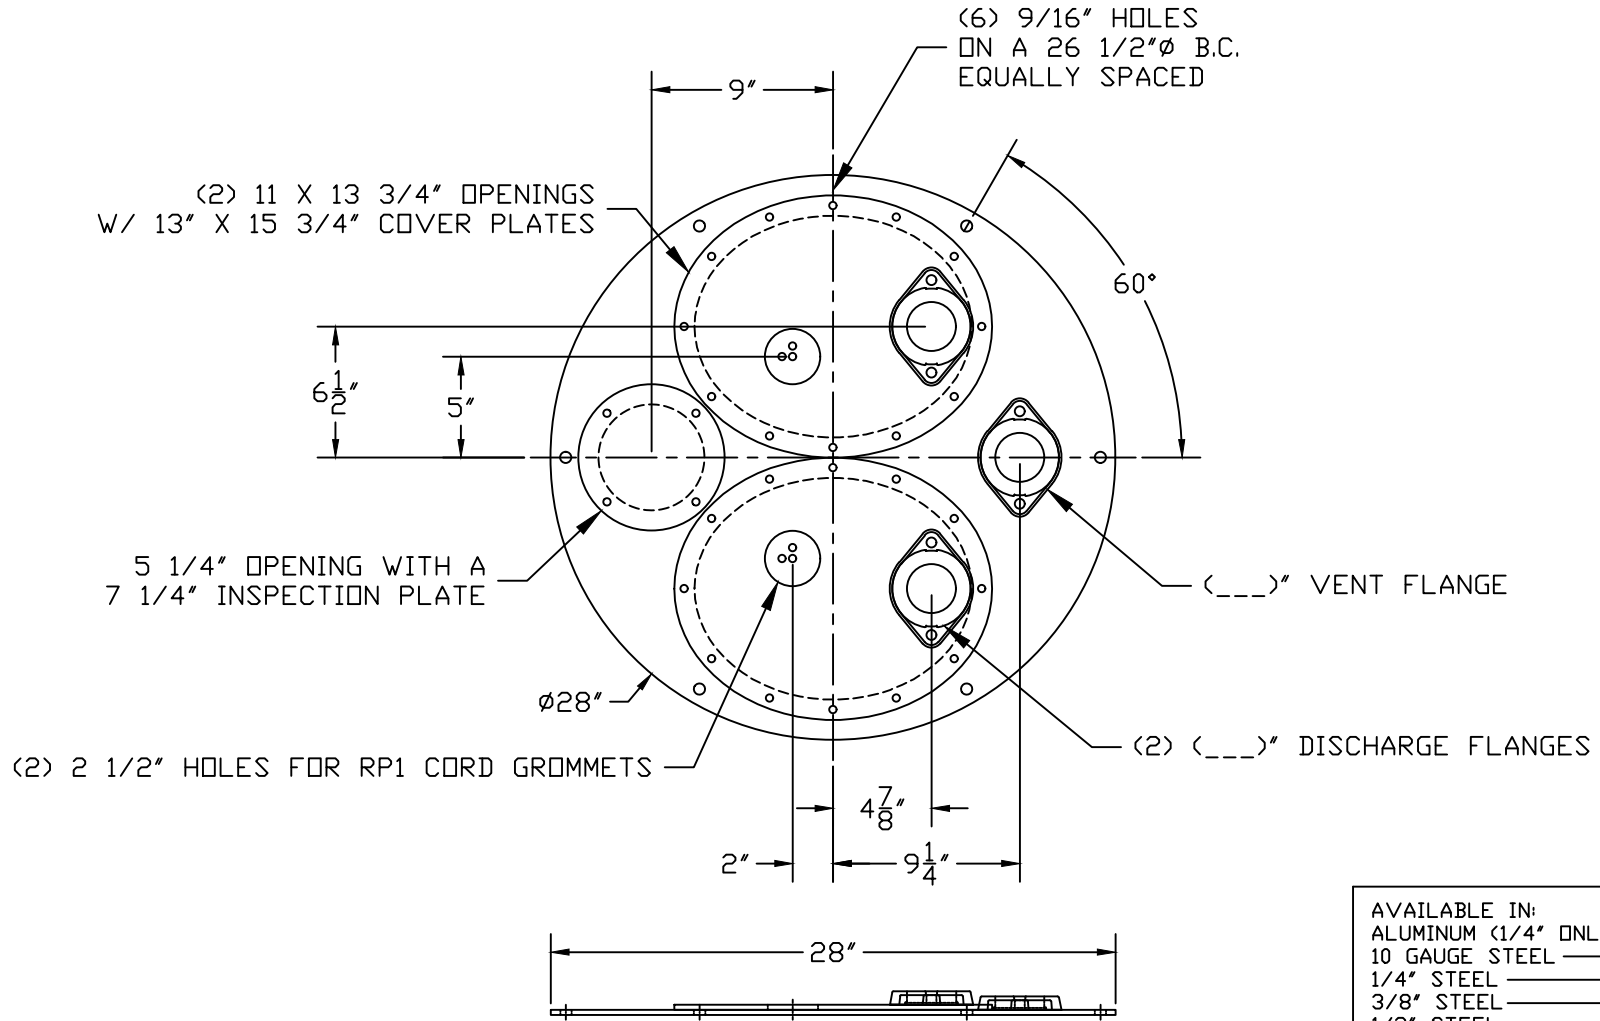

PART/PRINT NO.
LB-2402-1

PART DESCRIPTION
ROUND DUPLEX COVER W/ INSPECTION PLATE

DATE
06/16/16

THIS DRAWING IS THE SOLE PROPERTY OF AK INDUSTRIES INC.

AVAILABLE IN:	
ALUMINUM (1/4" ONLY)	<input type="checkbox"/>
10 GAUGE STEEL	<input type="checkbox"/>
1/4" STEEL	<input type="checkbox"/>
3/8" STEEL	<input type="checkbox"/>
1/2" STEEL	<input type="checkbox"/>
5/8" STEEL	<input type="checkbox"/>
3/4" STEEL	<input type="checkbox"/>
1" STEEL	<input type="checkbox"/>
GALVANIZED (STEEL ONLY)	<input type="checkbox"/>
EPOXY COATED (STEEL ONLY)	<input type="checkbox"/>