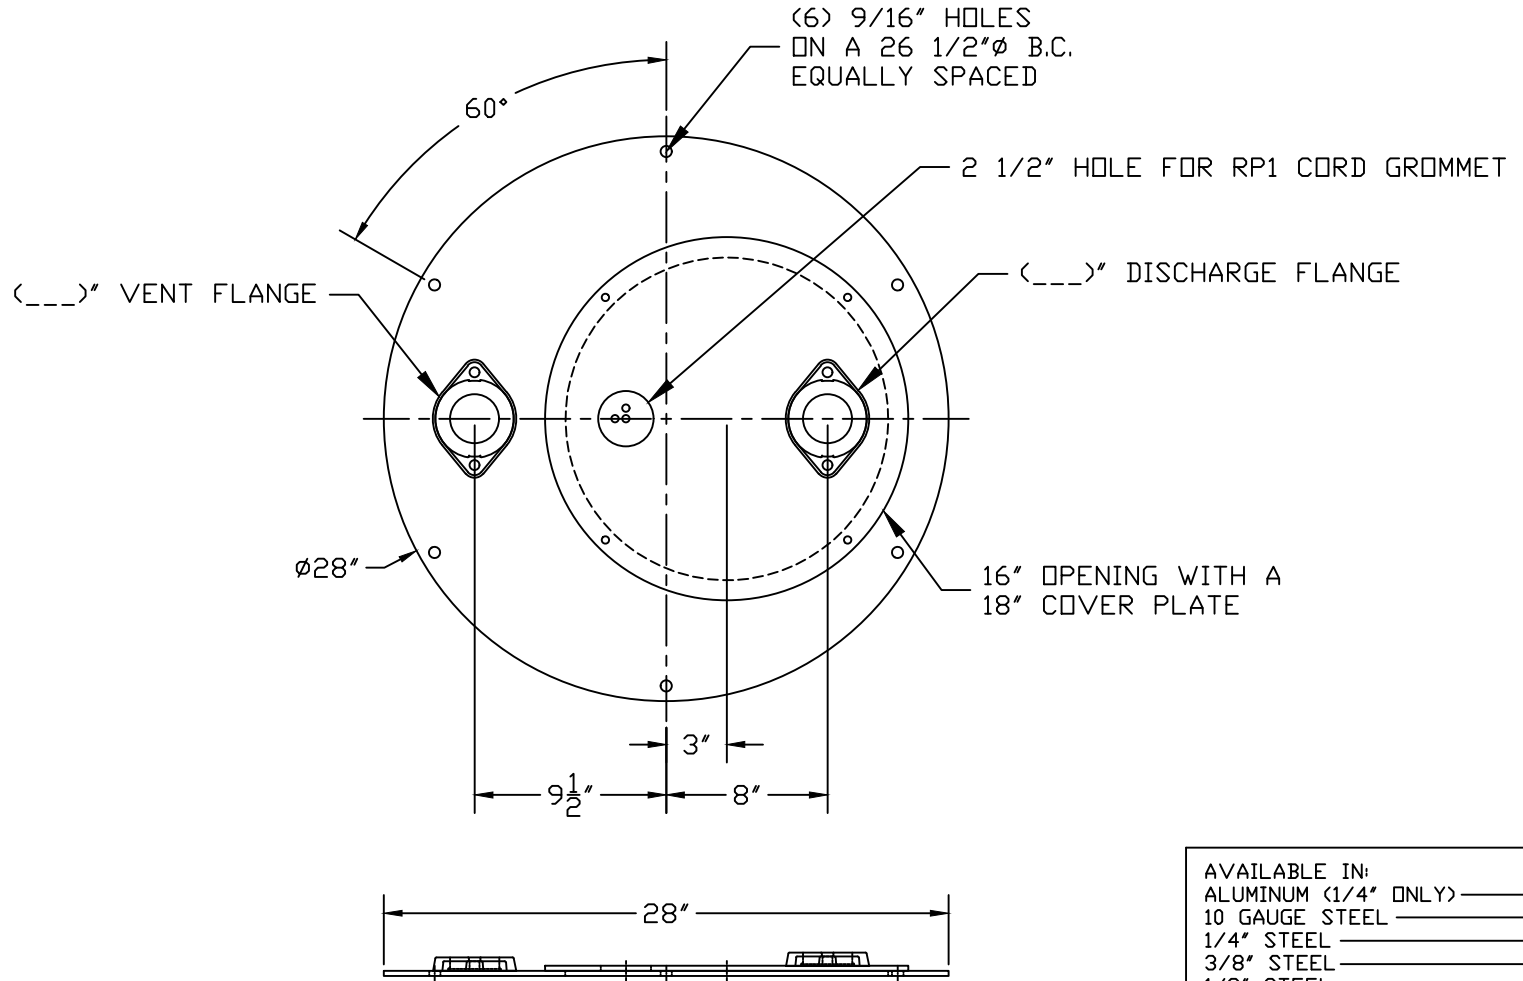

PART/PRINT NO.
LB-2401

PART DESCRIPTION
ROUND SIMPLEX COVER

DATE
06/16/16

THIS DRAWING IS THE SOLE PROPERTY OF AK INDUSTRIES INC.

AVAILABLE IN:	
ALUMINUM (1/4" ONLY)	<input type="checkbox"/>
10 GAUGE STEEL	<input type="checkbox"/>
1/4" STEEL	<input type="checkbox"/>
3/8" STEEL	<input type="checkbox"/>
1/2" STEEL	<input type="checkbox"/>
5/8" STEEL	<input type="checkbox"/>
3/4" STEEL	<input type="checkbox"/>
1" STEEL	<input type="checkbox"/>
GALVANIZED (STEEL ONLY)	<input type="checkbox"/>
EPOXY COATED (STEEL ONLY)	<input type="checkbox"/>