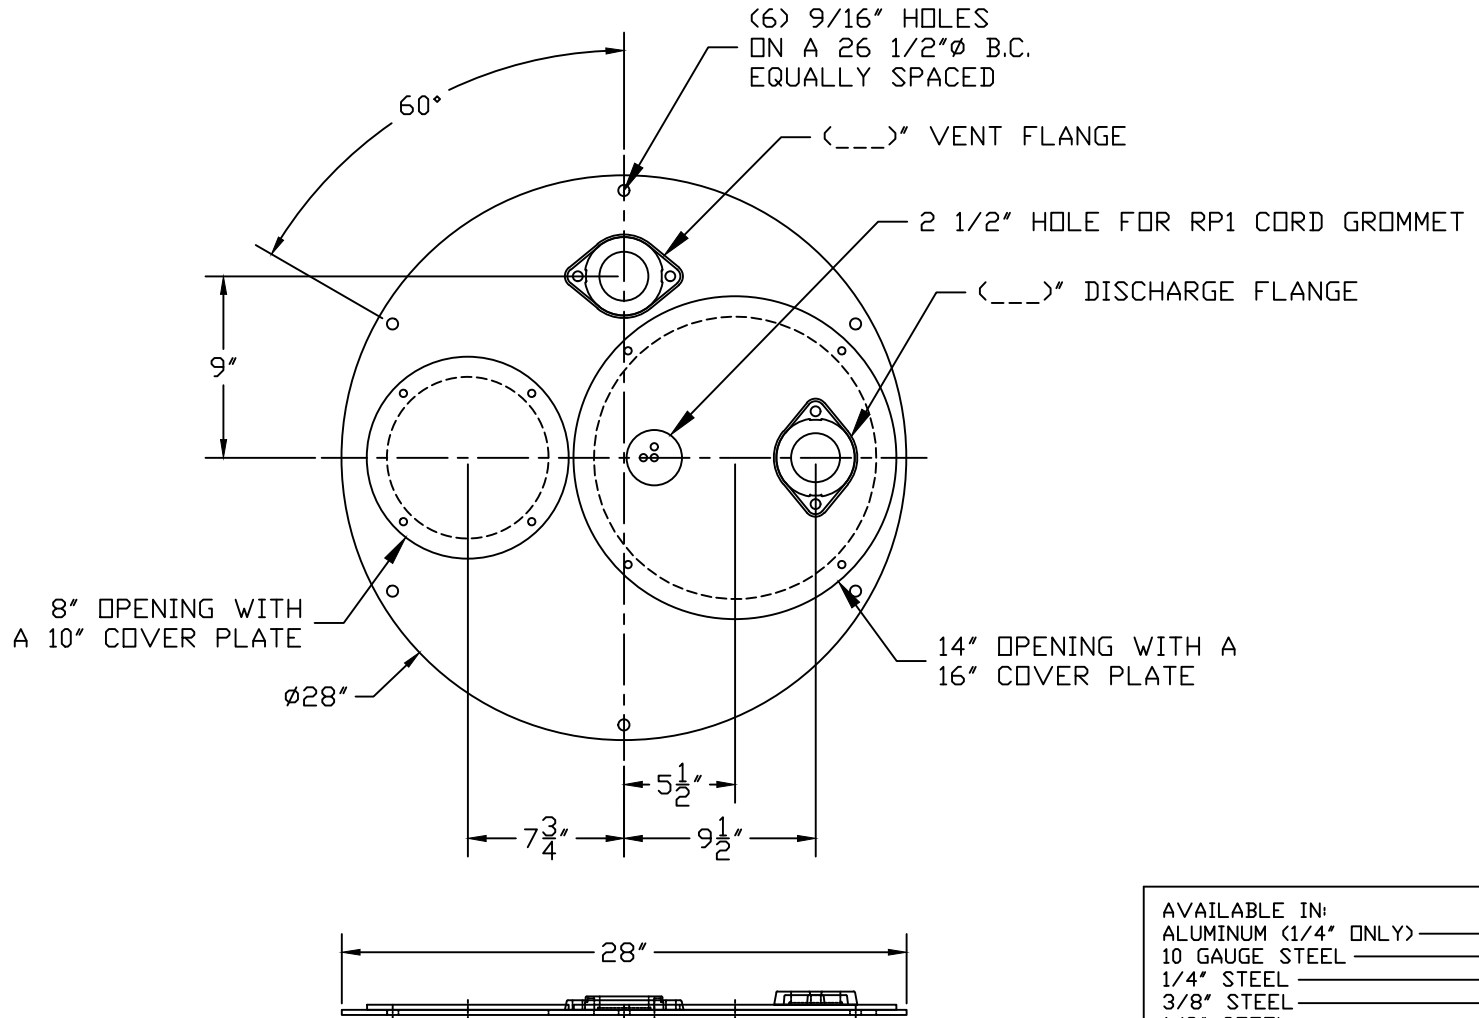

PART/PRINT NO.
LB-2401-I

PART DESCRIPTION
ROUND SIMPLEX COVER W/ INSPECTION PLATE

DATE
06/16/16

THIS DRAWING IS THE SOLE PROPERTY OF AK INDUSTRIES INC.

- AVAILABLE IN:
- ALUMINUM (1/4" ONLY)
 - 10 GAUGE STEEL
 - 1/4" STEEL
 - 3/8" STEEL
 - 1/2" STEEL
 - 5/8" STEEL
 - 3/4" STEEL
 - 1" STEEL
 - GALVANIZED (STEEL ONLY)
 - EPOXY COATED (STEEL ONLY)