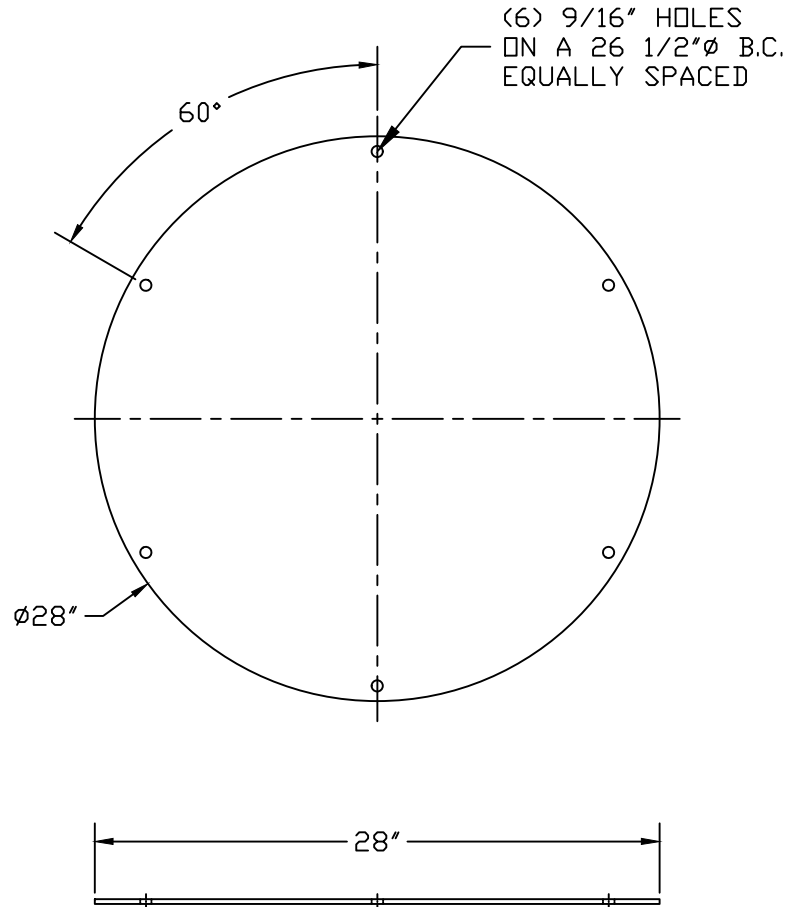

PART/PRINT NO.
LB-2400

PART DESCRIPTION
ROUND SOLID COVER

DATE
06/16/16

THIS DRAWING IS THE SOLE PROPERTY OF AK INDUSTRIES INC.

AVAILABLE IN:
ALUMINUM (1/4" ONLY)
10 GAUGE STEEL
1/4" STEEL
3/8" STEEL
1/2" STEEL
5/8" STEEL
3/4" STEEL
1" STEEL
GALVANIZED (STEEL ONLY)
EPOXY COATED (STEEL ONLY)