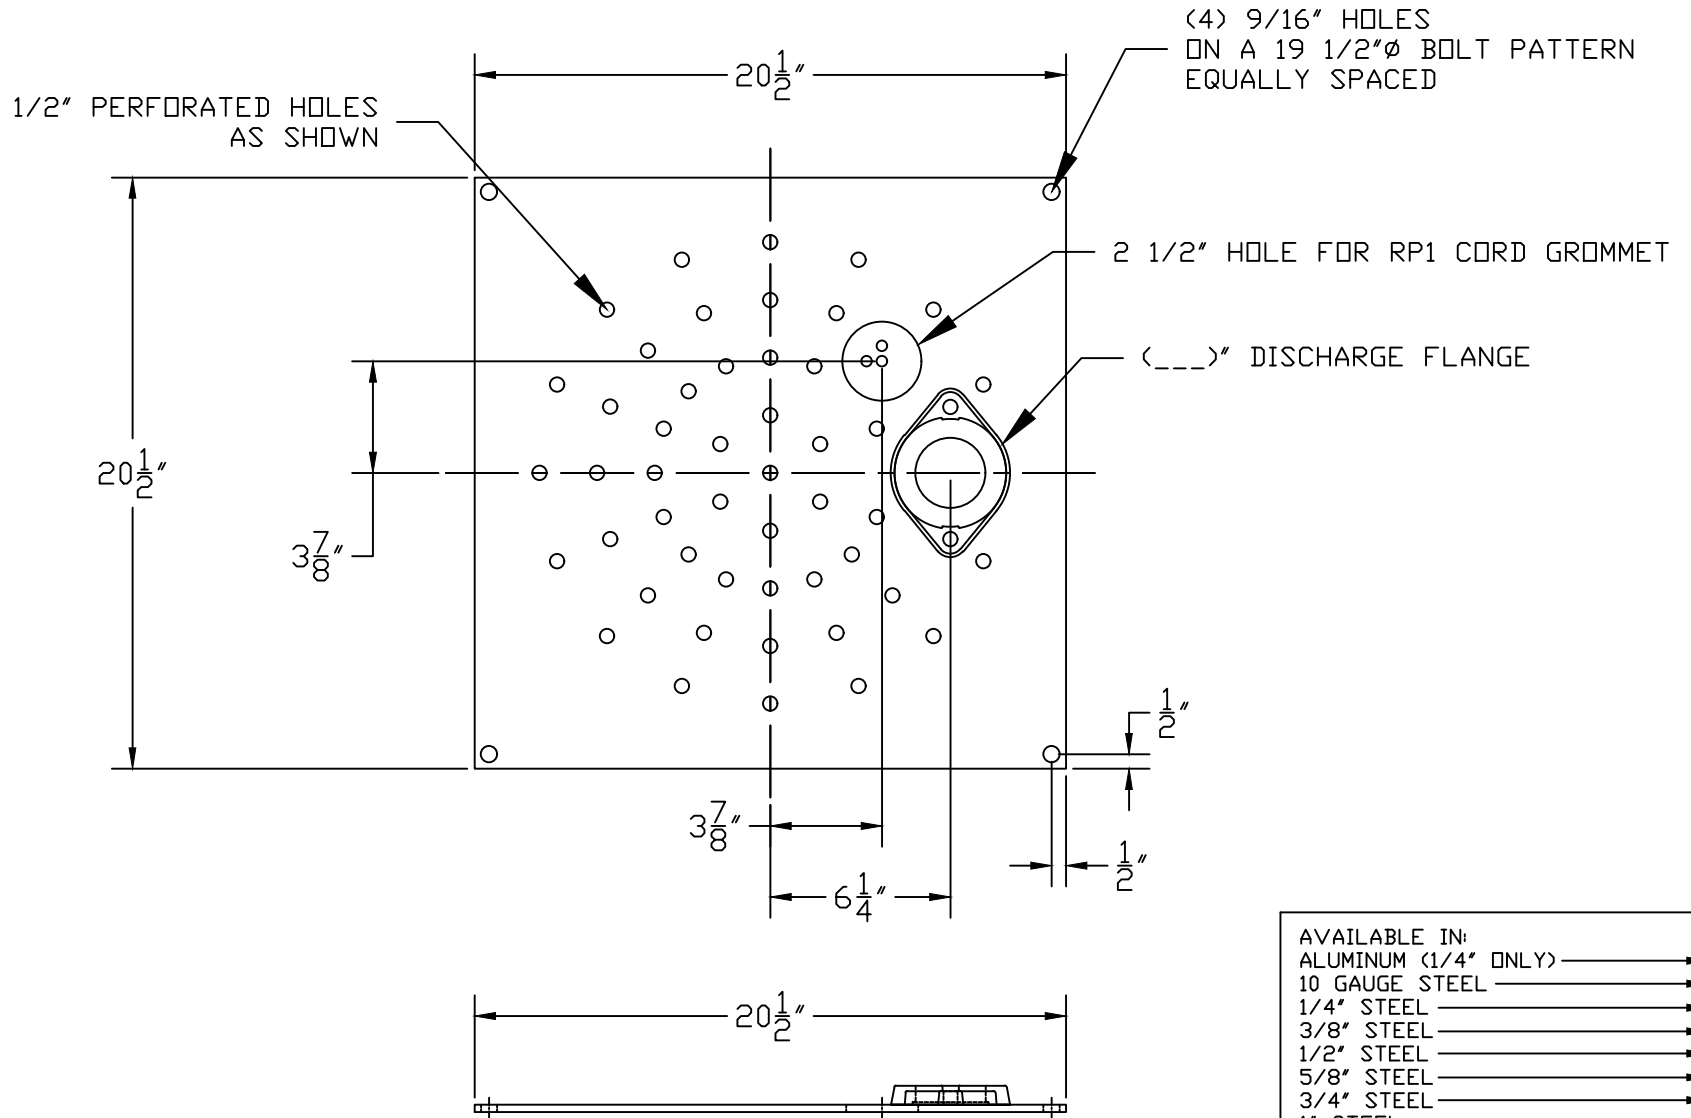

PART/PRINT NO.
LB-1801-01 PERF

PART DESCRIPTION
SQUARE SIMPLEX PERFORATED COVER

DATE
06/16/16

THIS DRAWING IS THE SOLE PROPERTY OF AK INDUSTRIES INC.

- AVAILABLE IN:
- ALUMINUM (1/4" ONLY)
 - 10 GAUGE STEEL
 - 1/4" STEEL
 - 3/8" STEEL
 - 1/2" STEEL
 - 5/8" STEEL
 - 3/4" STEEL
 - 1" STEEL
 - GALVANIZED (STEEL ONLY)
 - EPOXY COATED (STEEL ONLY)