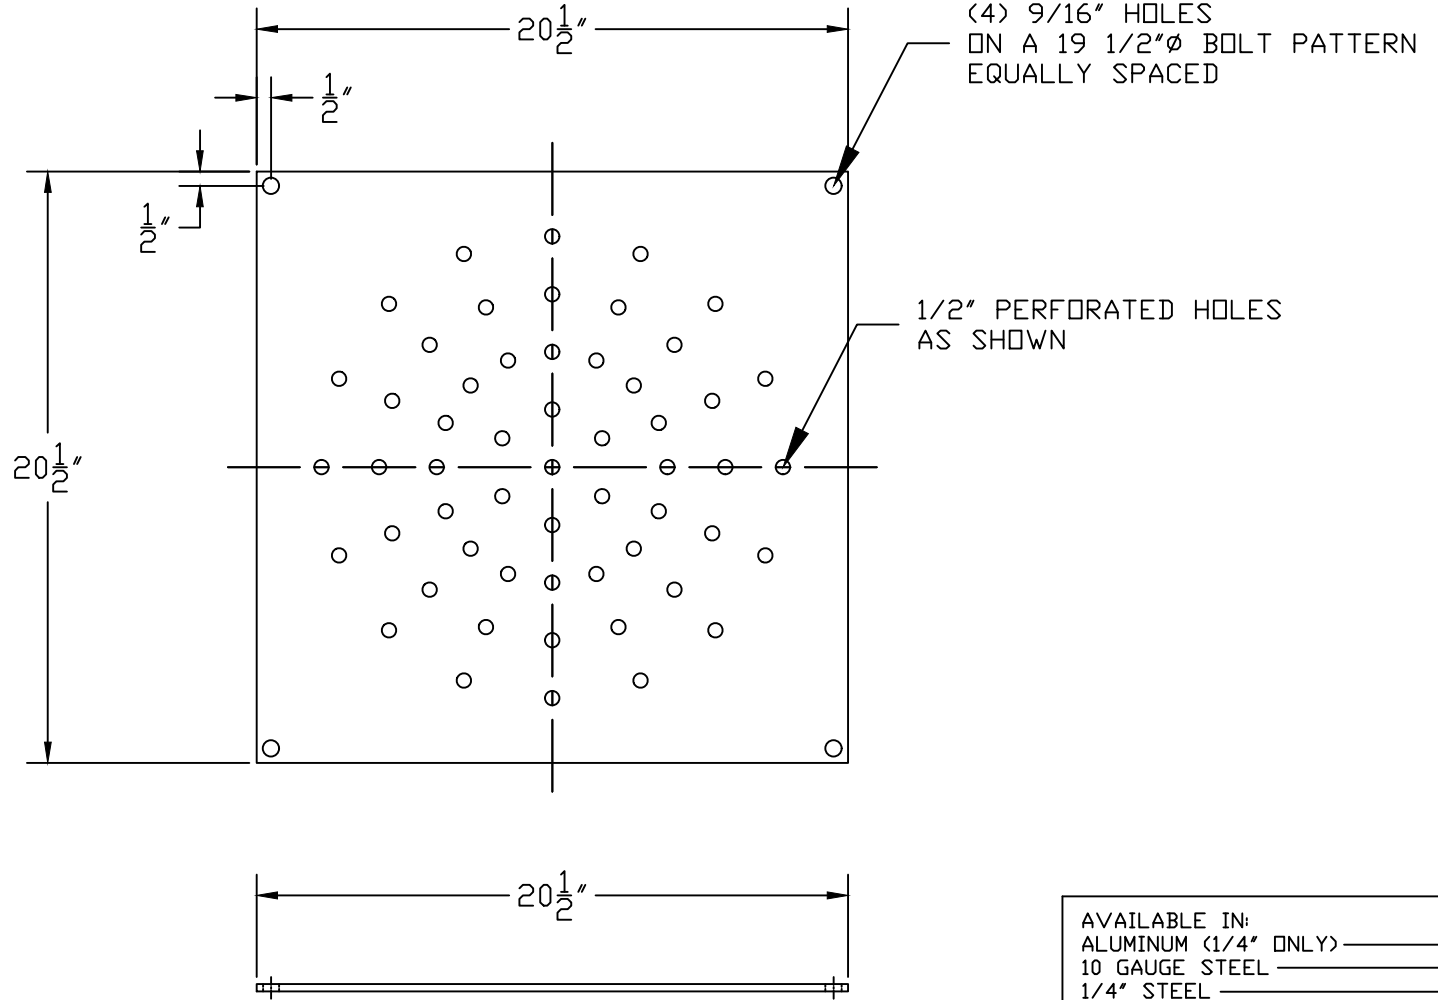

PART/PRINT NO.
LB-1800-01 PERF

PART DESCRIPTION
SQUARE PERFORATED COVER

DATE
06/16/16

THIS DRAWING IS THE SOLE PROPERTY OF AK INDUSTRIES INC.

- AVAILABLE IN:
- ALUMINUM (1/4" ONLY)
 - 10 GAUGE STEEL
 - 1/4" STEEL
 - 3/8" STEEL
 - 1/2" STEEL
 - 5/8" STEEL
 - 3/4" STEEL
 - 1" STEEL
 - GALVANIZED (STEEL ONLY)
 - EPOXY COATED (STEEL ONLY)