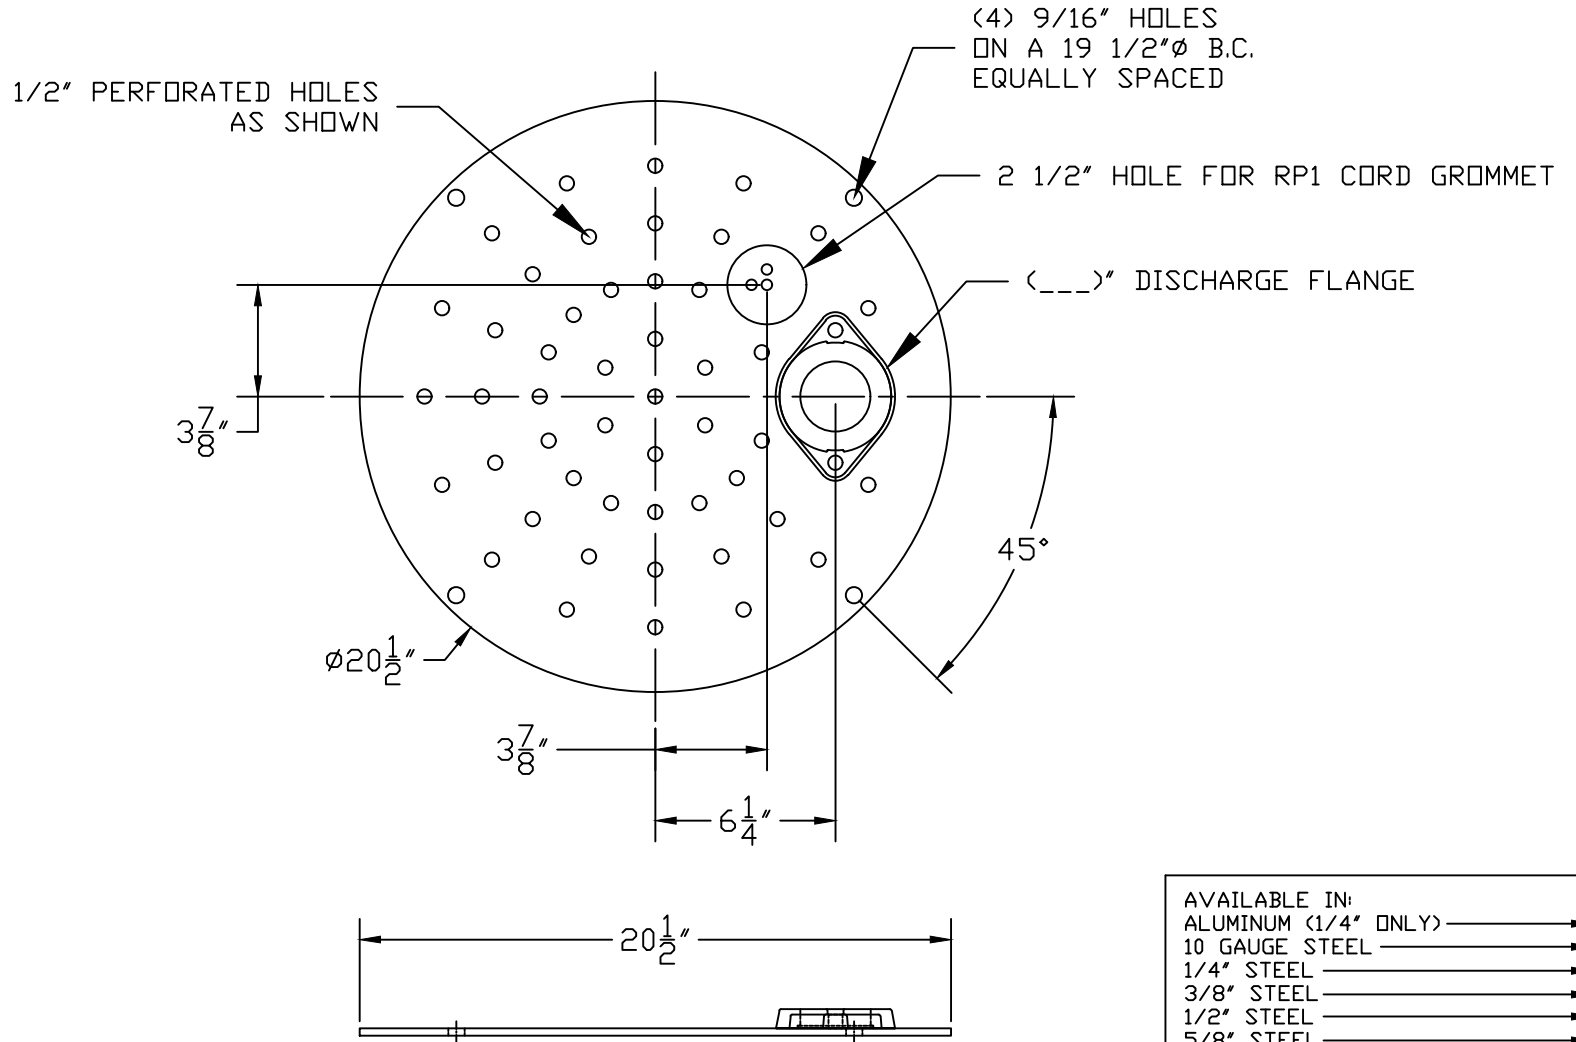

PART/PRINT NO.  
LB-1801 PERF

PART DESCRIPTION  
ROUND SIMPLEX PERFORATED COVER

DATE  
06/16/16

THIS DRAWING IS THE SOLE PROPERTY OF AK INDUSTRIES INC.

- AVAILABLE IN:
- ALUMINUM (1/4" ONLY)
  - 10 GAUGE STEEL
  - 1/4" STEEL
  - 3/8" STEEL
  - 1/2" STEEL
  - 5/8" STEEL
  - 3/4" STEEL
  - 1" STEEL
  - GALVANIZED (STEEL ONLY)
  - EPOXY COATED (STEEL ONLY)