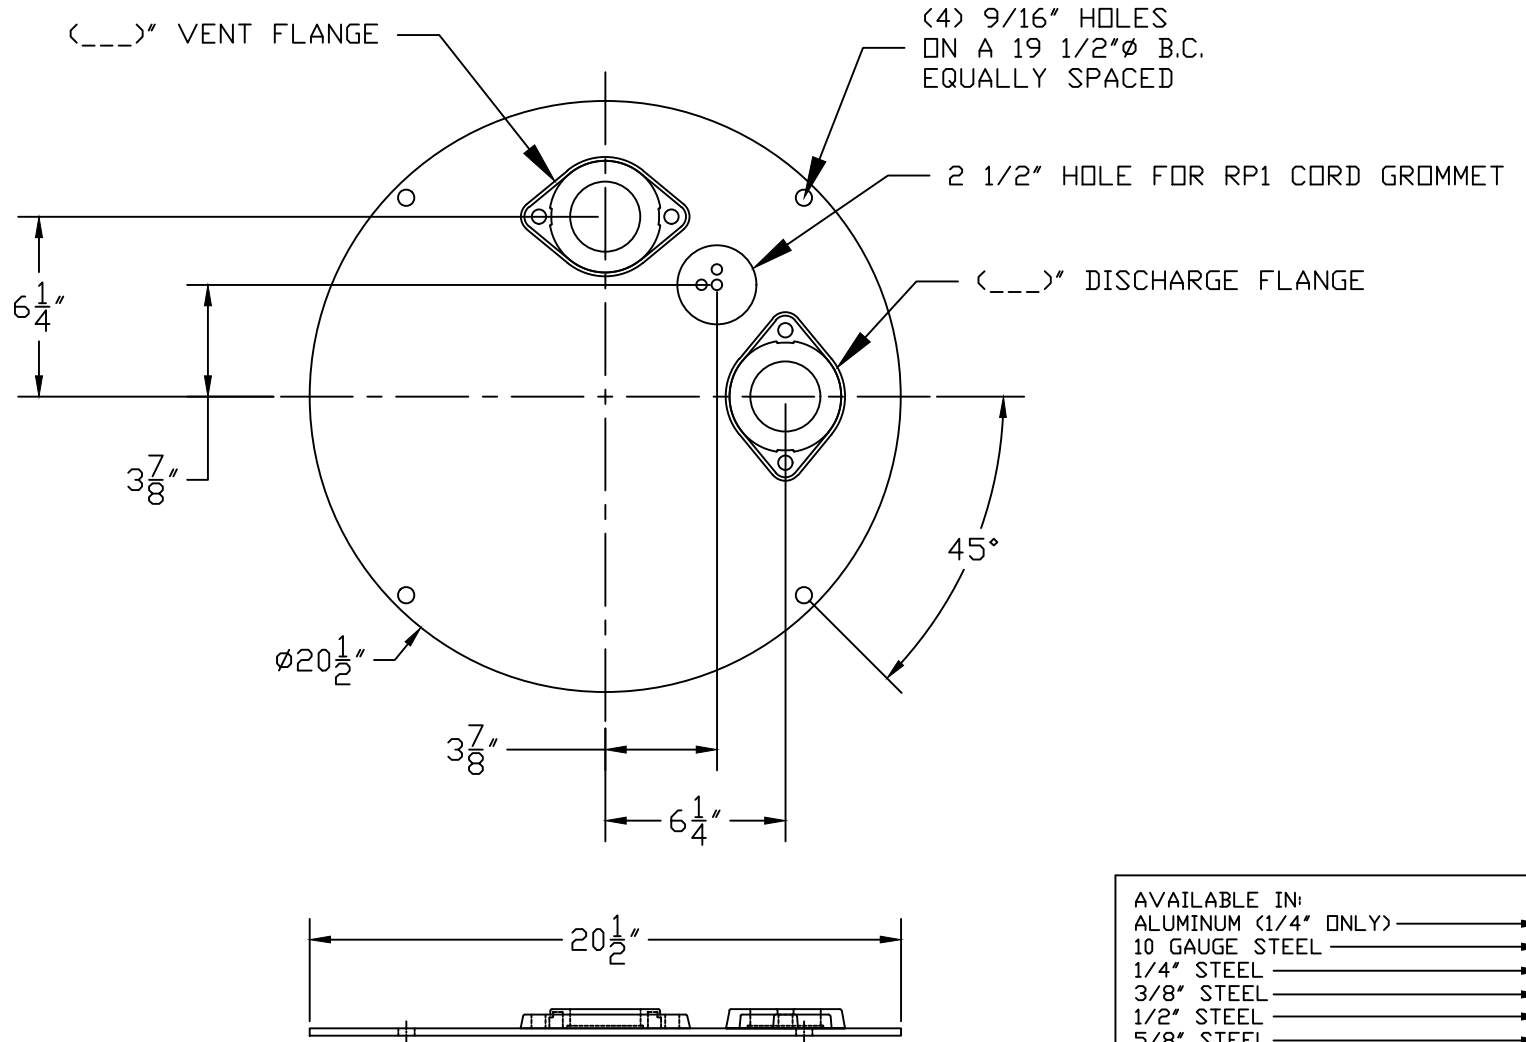

PART/PRINT NO.
LB-1801

PART DESCRIPTION
ROUND SIMPLEX COVER

DATE
06/16/16

THIS DRAWING IS THE SOLE PROPERTY OF AK INDUSTRIES INC.

- AVAILABLE IN:
- ALUMINUM (1/4" ONLY)
 - 10 GAUGE STEEL
 - 1/4" STEEL
 - 3/8" STEEL
 - 1/2" STEEL
 - 5/8" STEEL
 - 3/4" STEEL
 - 1" STEEL
 - GALVANIZED (STEEL ONLY)
 - EPOXY COATED (STEEL ONLY)