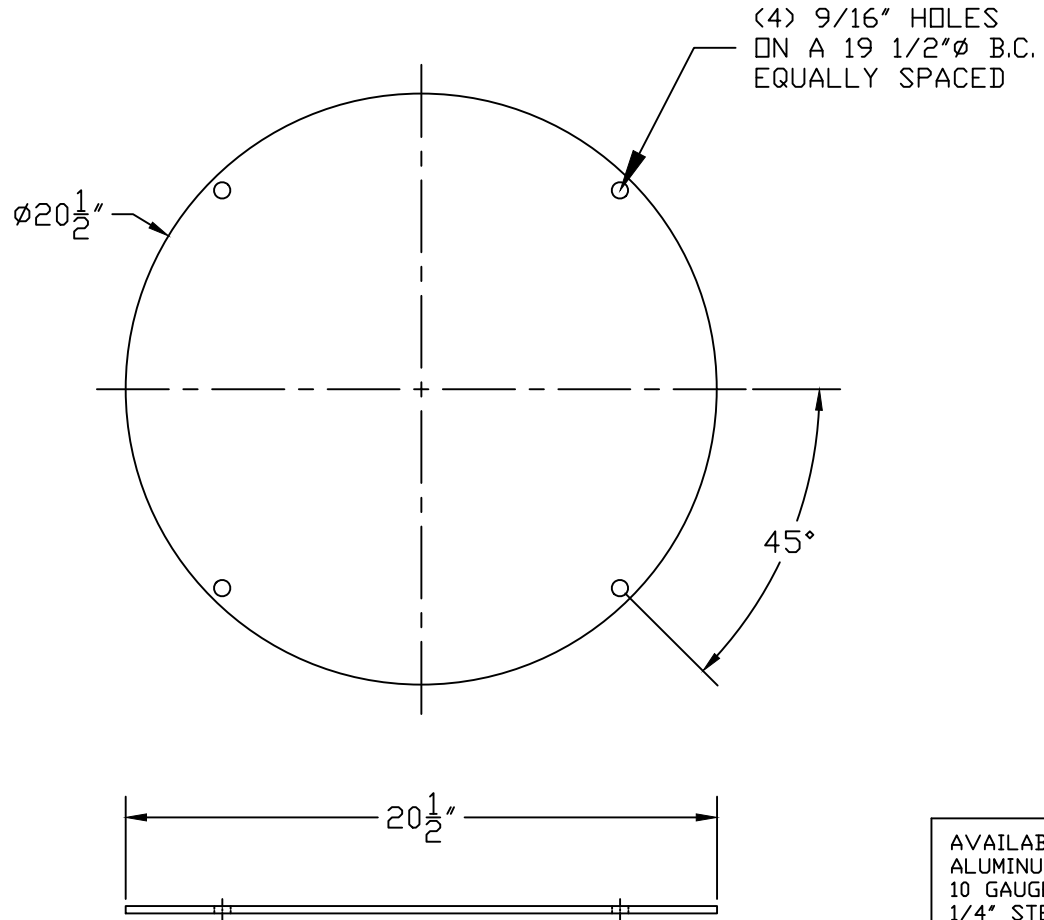

PART/PRINT NO.
LB-1800

PART DESCRIPTION
ROUND SOLID COVER

DATE
06/16/16

THIS DRAWING IS THE SOLE PROPERTY OF AK INDUSTRIES INC.

AVAILABLE IN:	
ALUMINUM (1/4" ONLY)	<input type="checkbox"/>
10 GAUGE STEEL	<input type="checkbox"/>
1/4" STEEL	<input type="checkbox"/>
3/8" STEEL	<input type="checkbox"/>
1/2" STEEL	<input type="checkbox"/>
5/8" STEEL	<input type="checkbox"/>
3/4" STEEL	<input type="checkbox"/>
1" STEEL	<input type="checkbox"/>
GALVANIZED (STEEL ONLY)	<input type="checkbox"/>
EPOXY COATED (STEEL ONLY)	<input type="checkbox"/>