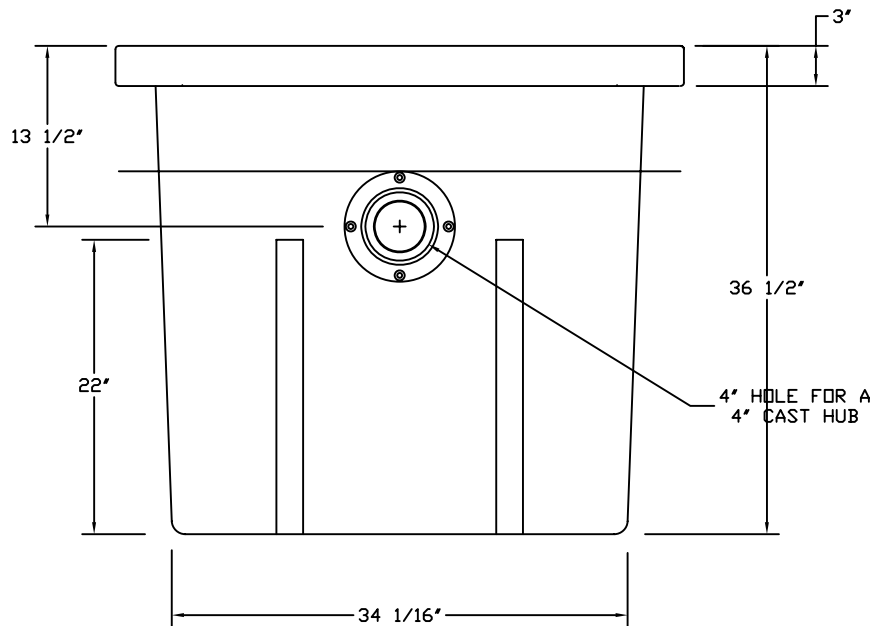

PART/PRINT #:

PART DESCRIPTION:

SCALE:

REVISION:

DATE:

AKP30340

RTP 36X36 (1) CAST IRON HUB

NOT TO SCALE

002

8/29/03

**B.O.M.**  
**AKP30320 RTP 36X36**  
**AKR10170 CAST IRON HUB 4" CURVED**  
**AKR50070 (6) 1/4"-20 ALUMINUM INSERTS**

THIS DRAWING IS THE SOLE PROPERTY OF AK INDUSTRIES INC.

AK INDUSTRIES INC.  
 2055 PIDCO DR.  
 PLYMOUTH, IN. 46563  
 PHONE: (574) 936-6022

DRAWN BY:  
 M. OLIVAREZ

TOLERANCE:  
 ± 0.250 UNLESS SPECIFIED OTHERWISE

SIGNATURE: