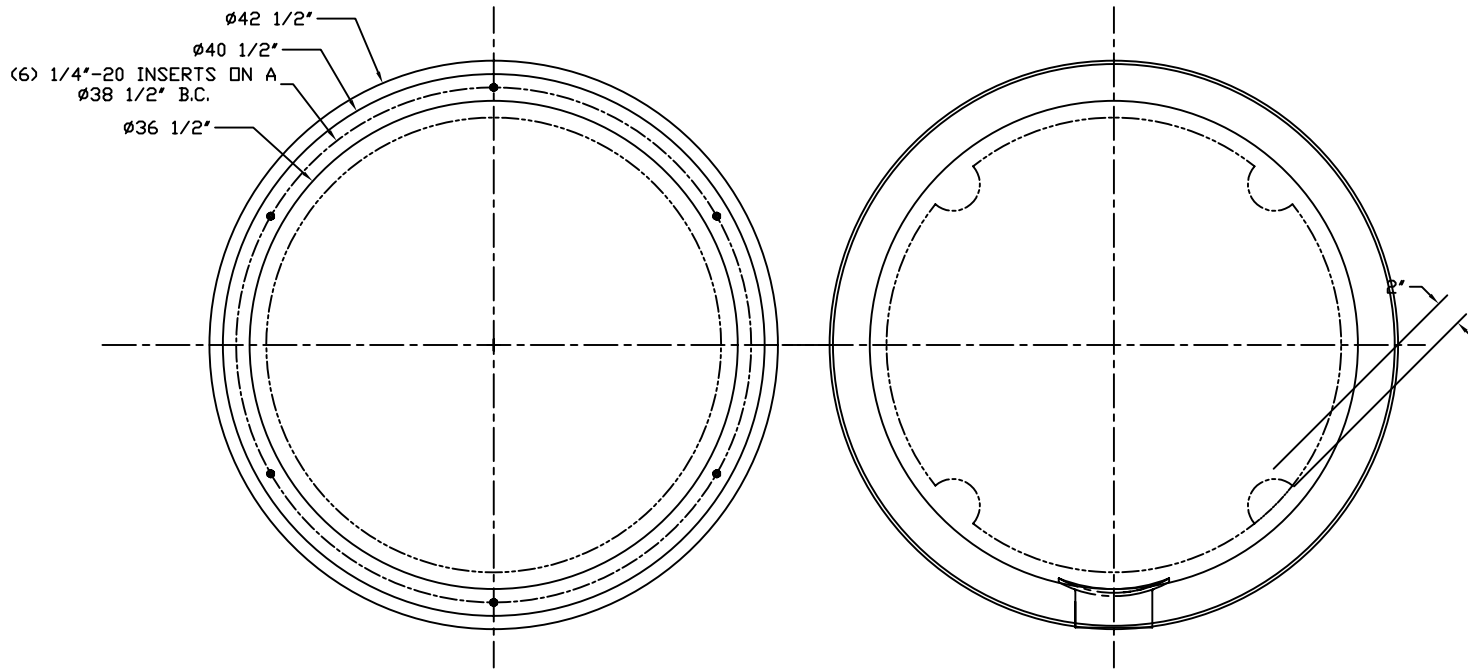

PART/PRINT #:

PART DESCRIPTION:

SCALE:

REVISION:

DATE:

AKP30340

RTP 36X36 (1) CAST IRON HUB

NOT TO SCALE

002

8/29/03

**B.O.M.**  
**AKP30320 RTP 36X36**  
**AKR10170 CAST IRON HUB 4" CURVED**  
**AKR50070 (6) 1/4"-20 ALUMINUM INSERTS**

THIS DRAWING IS THE SOLE PROPERTY OF AK INDUSTRIES INC.

AK INDUSTRIES INC.  
 2055 PIDCO DR.  
 PLYMOUTH, IN. 46563  
 PHONE: (574) 936-6022

DRAWN BY:  
 M. OLIVAREZ

TOLERANCE:  
 ± 0.250 UNLESS SPECIFIED OTHERWISE

SIGNATURE: