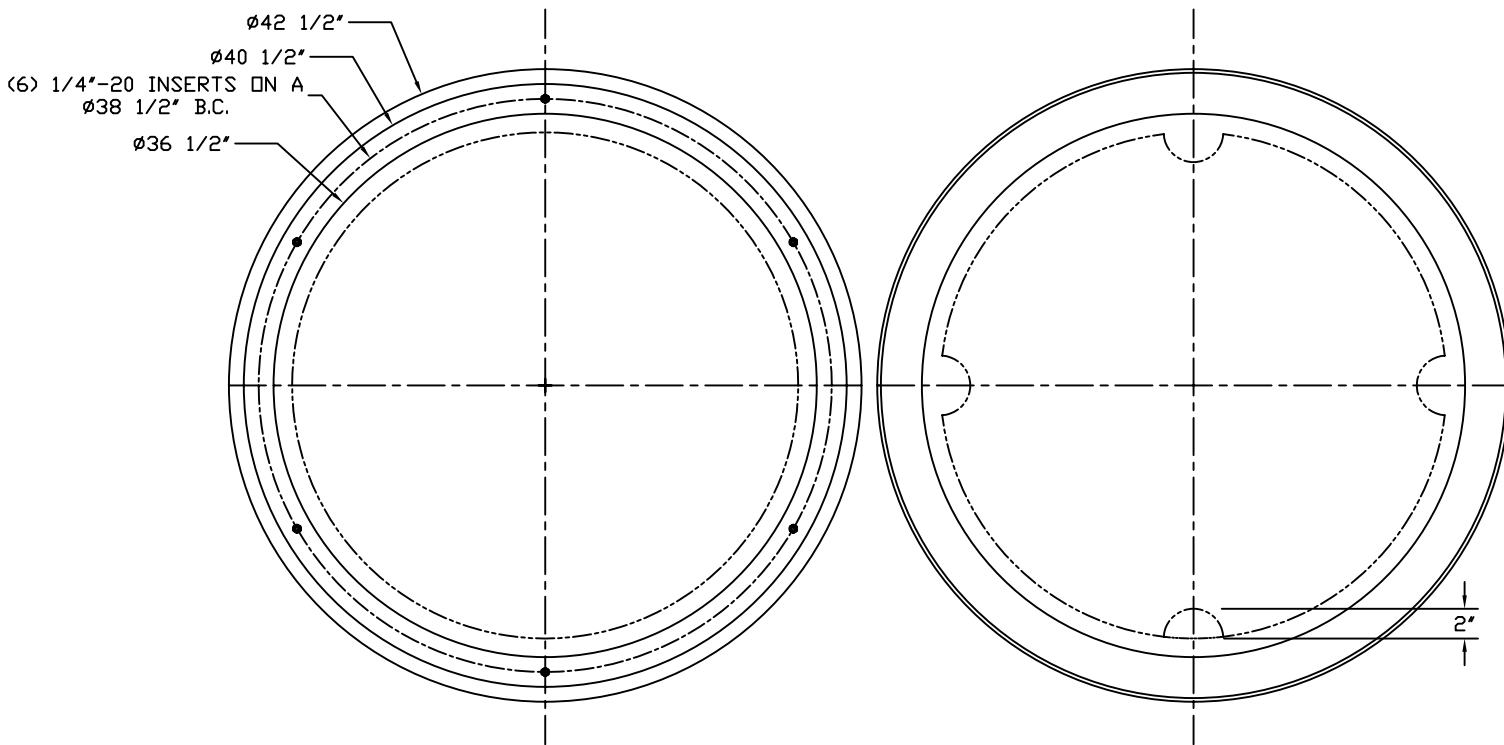

PART/PRINT #:

PART DESCRIPTION:

SCALE:

REVISION:

DATE:

AKP30320

RTP 36X36

NOT TO SCALE

002

8/29/03

B.O.M.
AKR50070 (6) 1/4"-20 ALUMINUM INSERTS

AK INDUSTRIES INC.
2055 PIDCO DR.
PLYMOUTH, IN. 46563
PHONE: (574) 936-6022

DRAWN BY:
M. OLIVAREZ

TOLERANCE:
 ± 0.250 UNLESS SPECIFIED OTHERWISE

SIGNATURE:

THIS DRAWING IS THE SOLE PROPERTY OF AK INDUSTRIES INC.