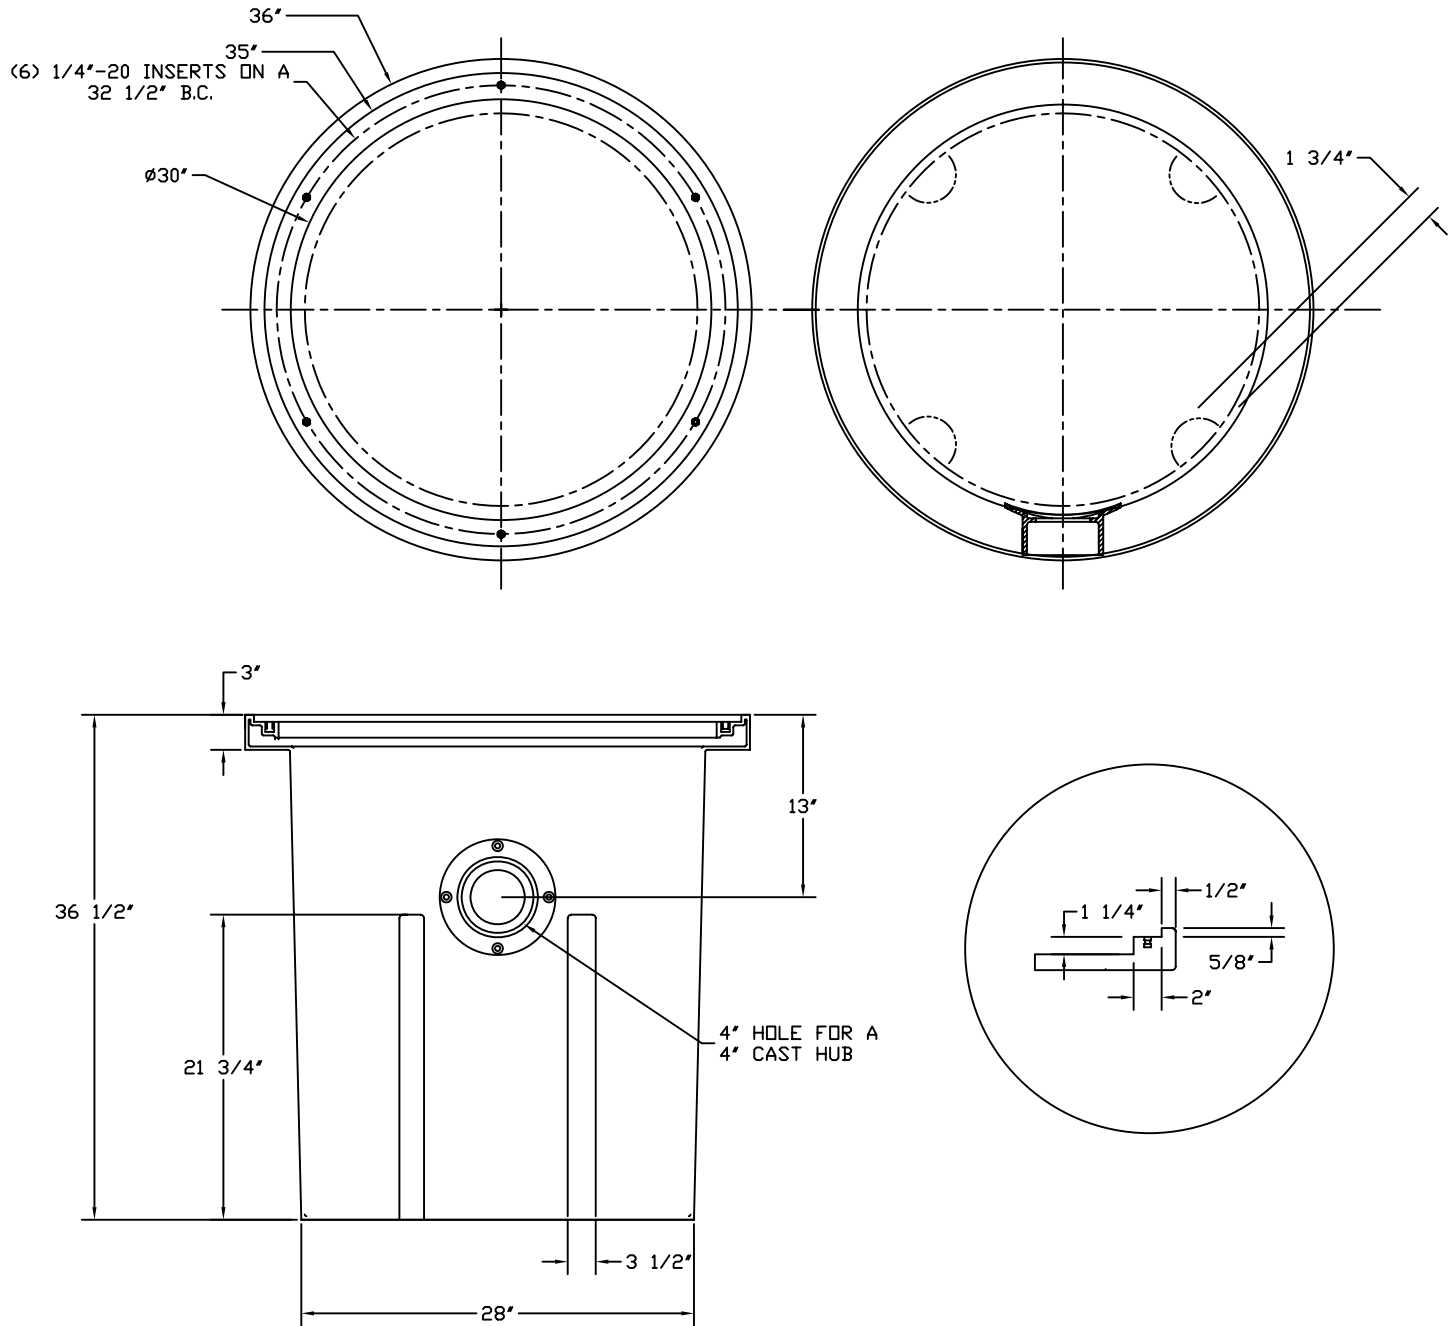

PART/PRINT #:

AKP30310

PART DESCRIPTION:

RTP 30X36 (1) CAST IRON HUB

SCALE:

NOT TO SCALE

REVISION:

002

DATE:

8/29/03

B.O.M.
 AKP30290 RTP 30X36
 AKP10170 CAST IRON HUB 4" CURVED
 AKR50070 (6) 1/4"-20 ALUMINUM INSERTS

THIS DRAWING IS THE SOLE PROPERTY OF AK INDUSTRIES INC.

AK INDUSTRIES INC.
 2055 PIDCO DR.
 PLYMOUTH, IN. 46563
 PHONE: (574) 936-6022

DRAWN BY:
 M. OLIVAREZ

TOLERANCE:
 ± 0.250 UNLESS SPECIFIED OTHERWISE

SIGNATURE: