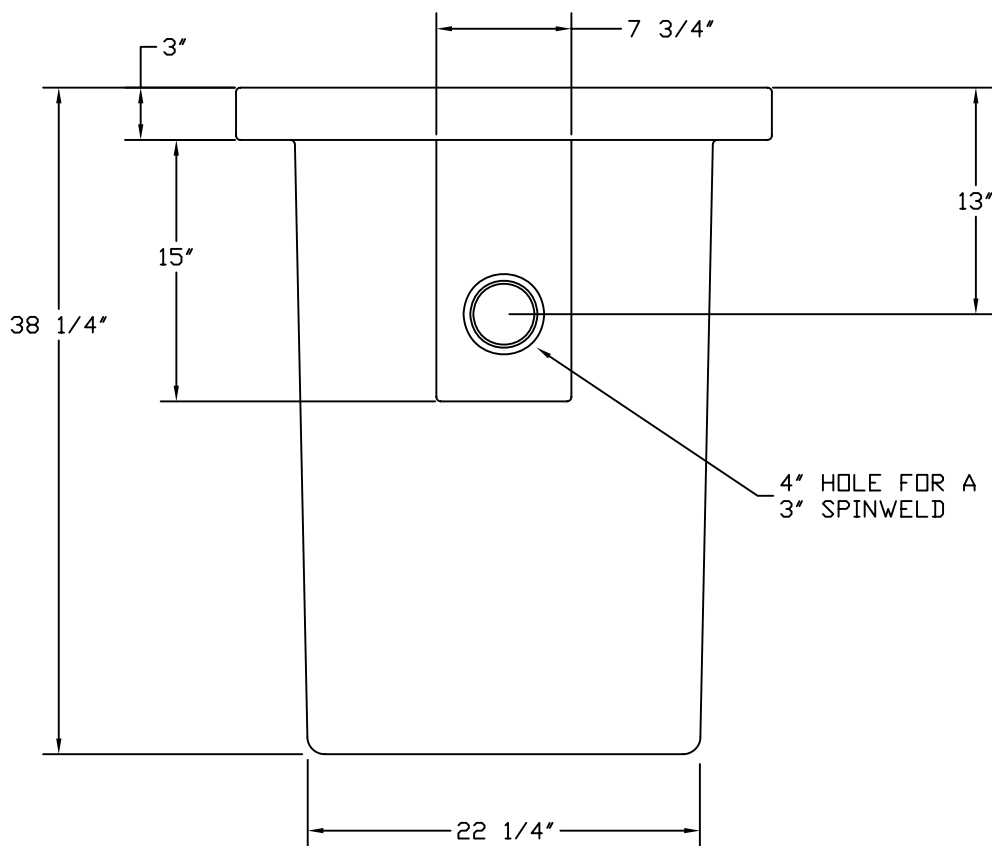

PART/PRINT #:

PART DESCRIPTION:

SCALE:

REVISION:

DATE:

AKP30285

RTP 24X36 (1) 3" SPINWELD

NOT TO SCALE

002

8/28/03

B.O.M.

AKP30260 RTP 24X36

AKR50640 3" BLACK SPINWELD

AKR50070 (6)1/4"-20 ALUMINUM INSERTS

THIS DRAWING IS THE SOLE PROPERTY OF AK INDUSTRIES INC.

AK INDUSTRIES INC.
2055 PIDCO DR.
PLYMOUTH, IN. 46563
PHONE: (574) 936-6022

DRAWN BY:
M. OLIVAREZ

TOLERANCE:
± 0.250 UNLESS SPECIFIED OTHERWISE

SIGNATURE: