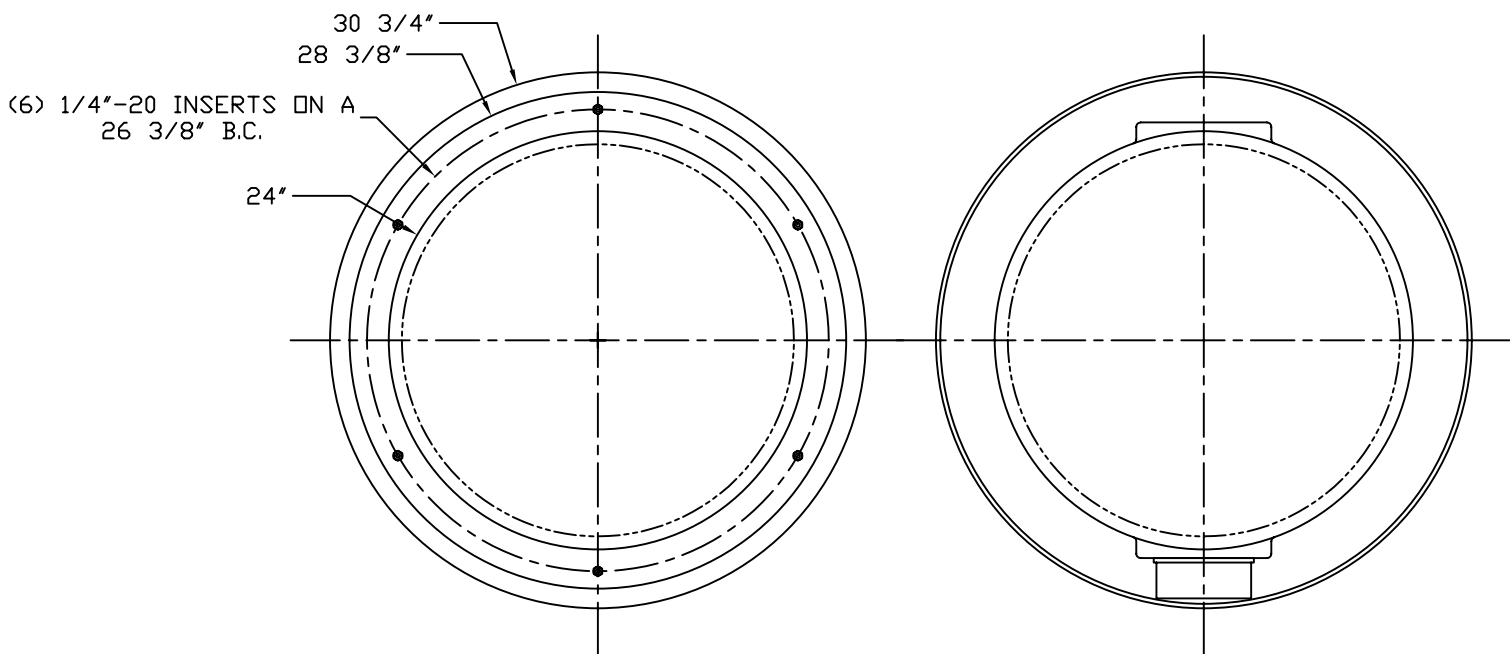

PART/PRINT #:

PART DESCRIPTION:

SCALE:

REVISION:

DATE:

AKP30285

RTP 24X36 (1) 3" SPINWELD

NOT TO SCALE

002

8/28/03

B.O.M.

AKP30260 RTP 24X36

AKR50640 3" BLACK SPINWELD

AKR50070 (6)1/4"-20 ALUMINUM INSERTS

THIS DRAWING IS THE SOLE PROPERTY OF AK INDUSTRIES INC.

AK INDUSTRIES INC.
2055 PIDCO DR.
PLYMOUTH, IN. 46563
PHONE: (574) 936-6022

DRAWN BY:
M. OLIVAREZ

TOLERANCE:
± 0.250 UNLESS SPECIFIED OTHERWISE

SIGNATURE: