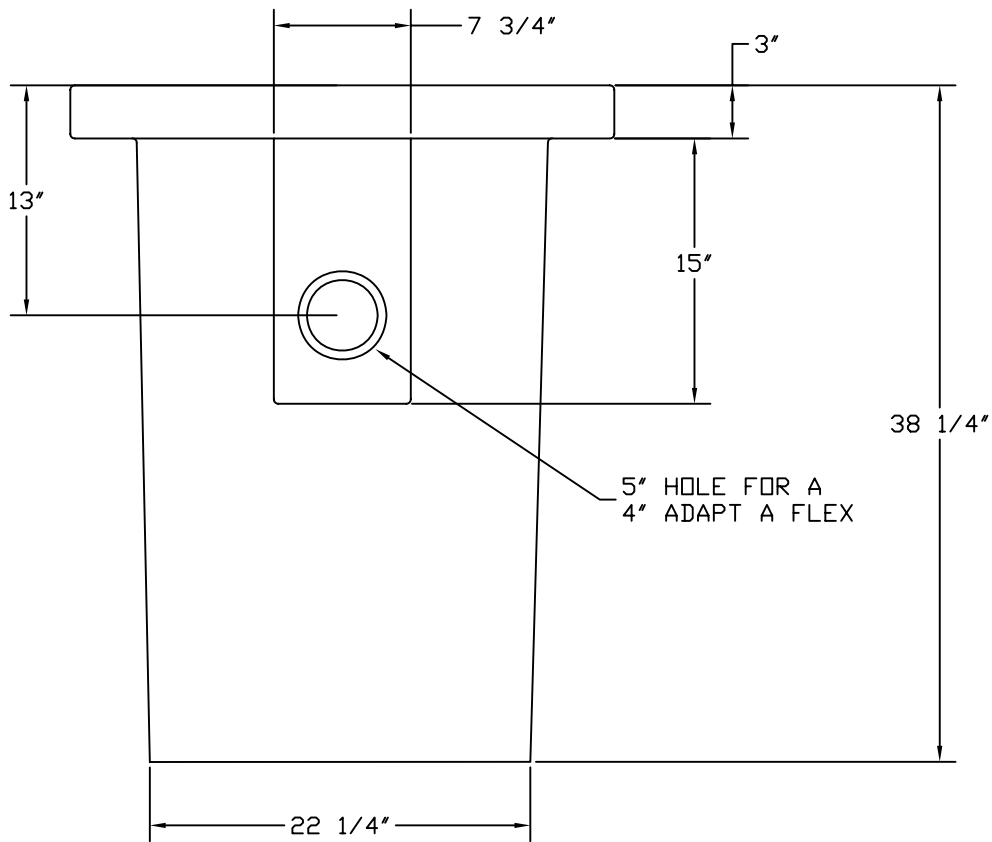

PART/PRINT #:

PART DESCRIPTION:

SCALE:

REVISION:

DATE:

AKP30270

RTP 24X36 (1) 4" AAF

NOT TO SCALE

002

8/28/03

B.O.M.

AKP30260 RTP 24X36

AKP10110 4" ADAPT A FLEX

AKR50070 (6)1/4"-20 ALUMINUM INSERTS

THIS DRAWING IS THE SOLE PROPERTY OF AK INDUSTRIES INC.

AK INDUSTRIES INC.
2055 PIDCO DR.
PLYMOUTH, IN. 46563
PHONE:(574) 936-6022

DRAWN BY:
M.OLIVAREZ

TOLERANCE:
± 0.250 UNLESS SPECIFIED OTHERWISE

SIGNATURE: