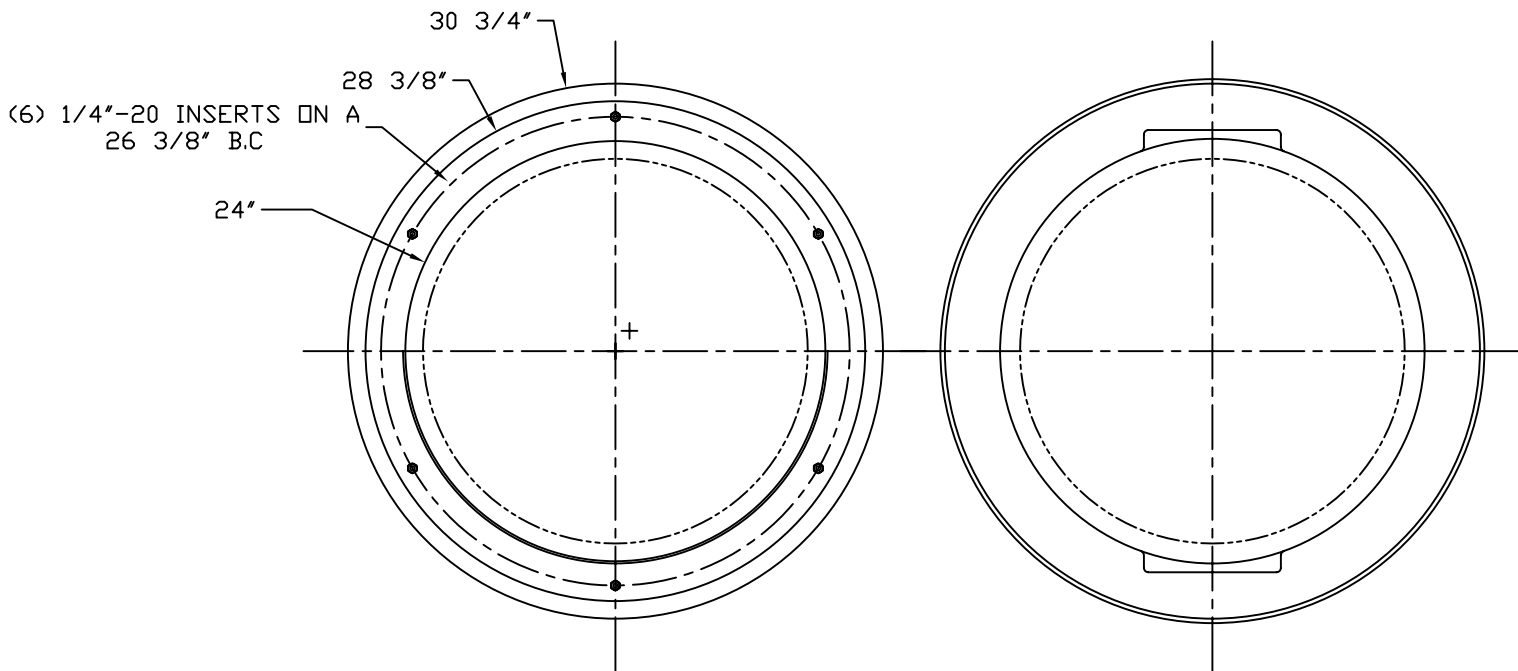

PART/PRINT #:

PART DESCRIPTION:

SCALE:

REVISION:

DATE:

AKP30270

RTP 24X36 (1) 4" AAF

NOT TO SCALE

002

8/28/03

B.O.M.

AKP30260 RTP 24X36

AKP10110 4" ADAPT A FLEX

AKR50070 (6)1/4"-20 ALUMINUM INSERTS

THIS DRAWING IS THE SOLE PROPERTY OF AK INDUSTRIES INC.

AK INDUSTRIES INC.
2055 PIDCO DR.
PLYMOUTH, IN. 46563
PHONE:(574) 936-6022

DRAWN BY:
M.OLIVAREZ

TOLERANCE:
± 0.250 UNLESS SPECIFIED OTHERWISE

SIGNATURE: