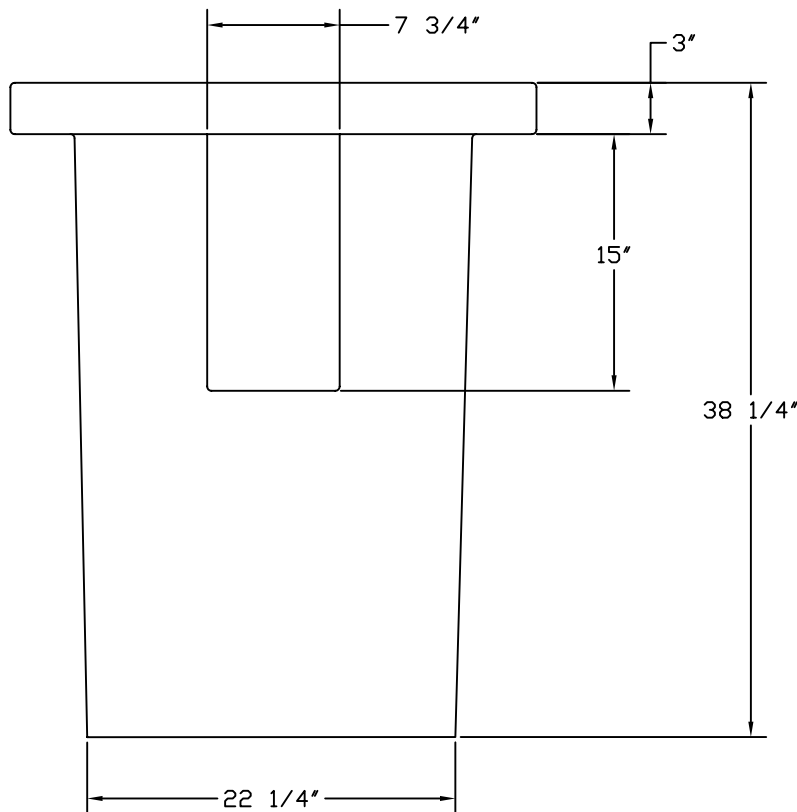

PART/PRINT #:

PART DESCRIPTION:

SCALE:

REVISION:

DATE:

AKP30260

RTP 24 X 36

NOT TO SCALE

002

8/29/03

B.O.M
AKR50070 (6)1/4"-20 ALUMINUM INSERTS

AK INDUSTRIES INC.
2055 PIDCO DR.
PLYMOUTH, IN. 46563
PHONE:(574) 936-6022

DRAWN BY:
M.O LIVAREZ

TOLERANCE:
± 0.0250 UNLESS SPECIFIED OTHERWISE

SIGNATURE:

THIS DRAWING IS THE SOLE PROPERTY OF AK INDUSTRIES INC.