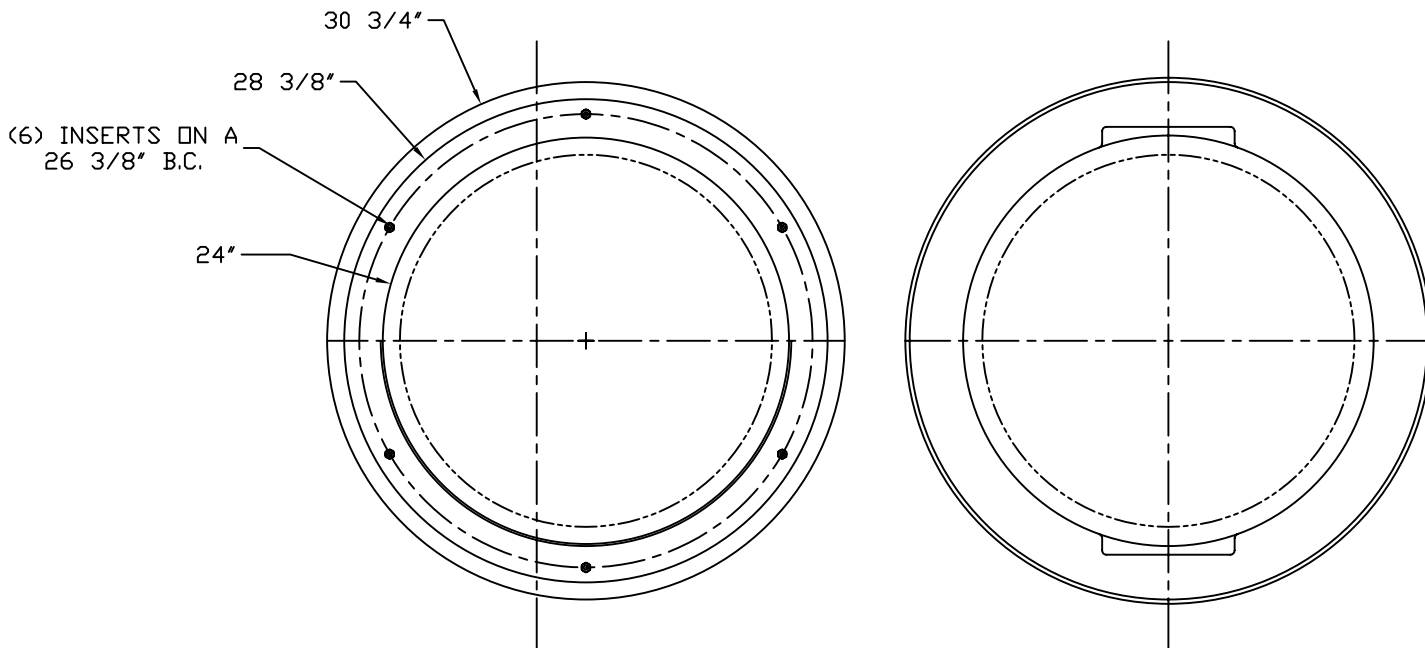

PART/PRINT #:

PART DESCRIPTION:

SCALE:

REVISION:

DATE:

AKP30260

RTP 24 X 36

NOT TO SCALE

002

8/29/03

B.O.M
AKR50070 (6)1/4"-20 ALUMINUM INSERTS

AK INDUSTRIES INC.
2055 PIDCO DR.
PLYMOUTH, IN. 46563
PHONE:(574) 936-6022

DRAWN BY:
M.O LIVAREZ

TOLERANCE:
± 0.0250 UNLESS SPECIFIED OTHERWISE

SIGNATURE:

THIS DRAWING IS THE SOLE PROPERTY OF AK INDUSTRIES INC.