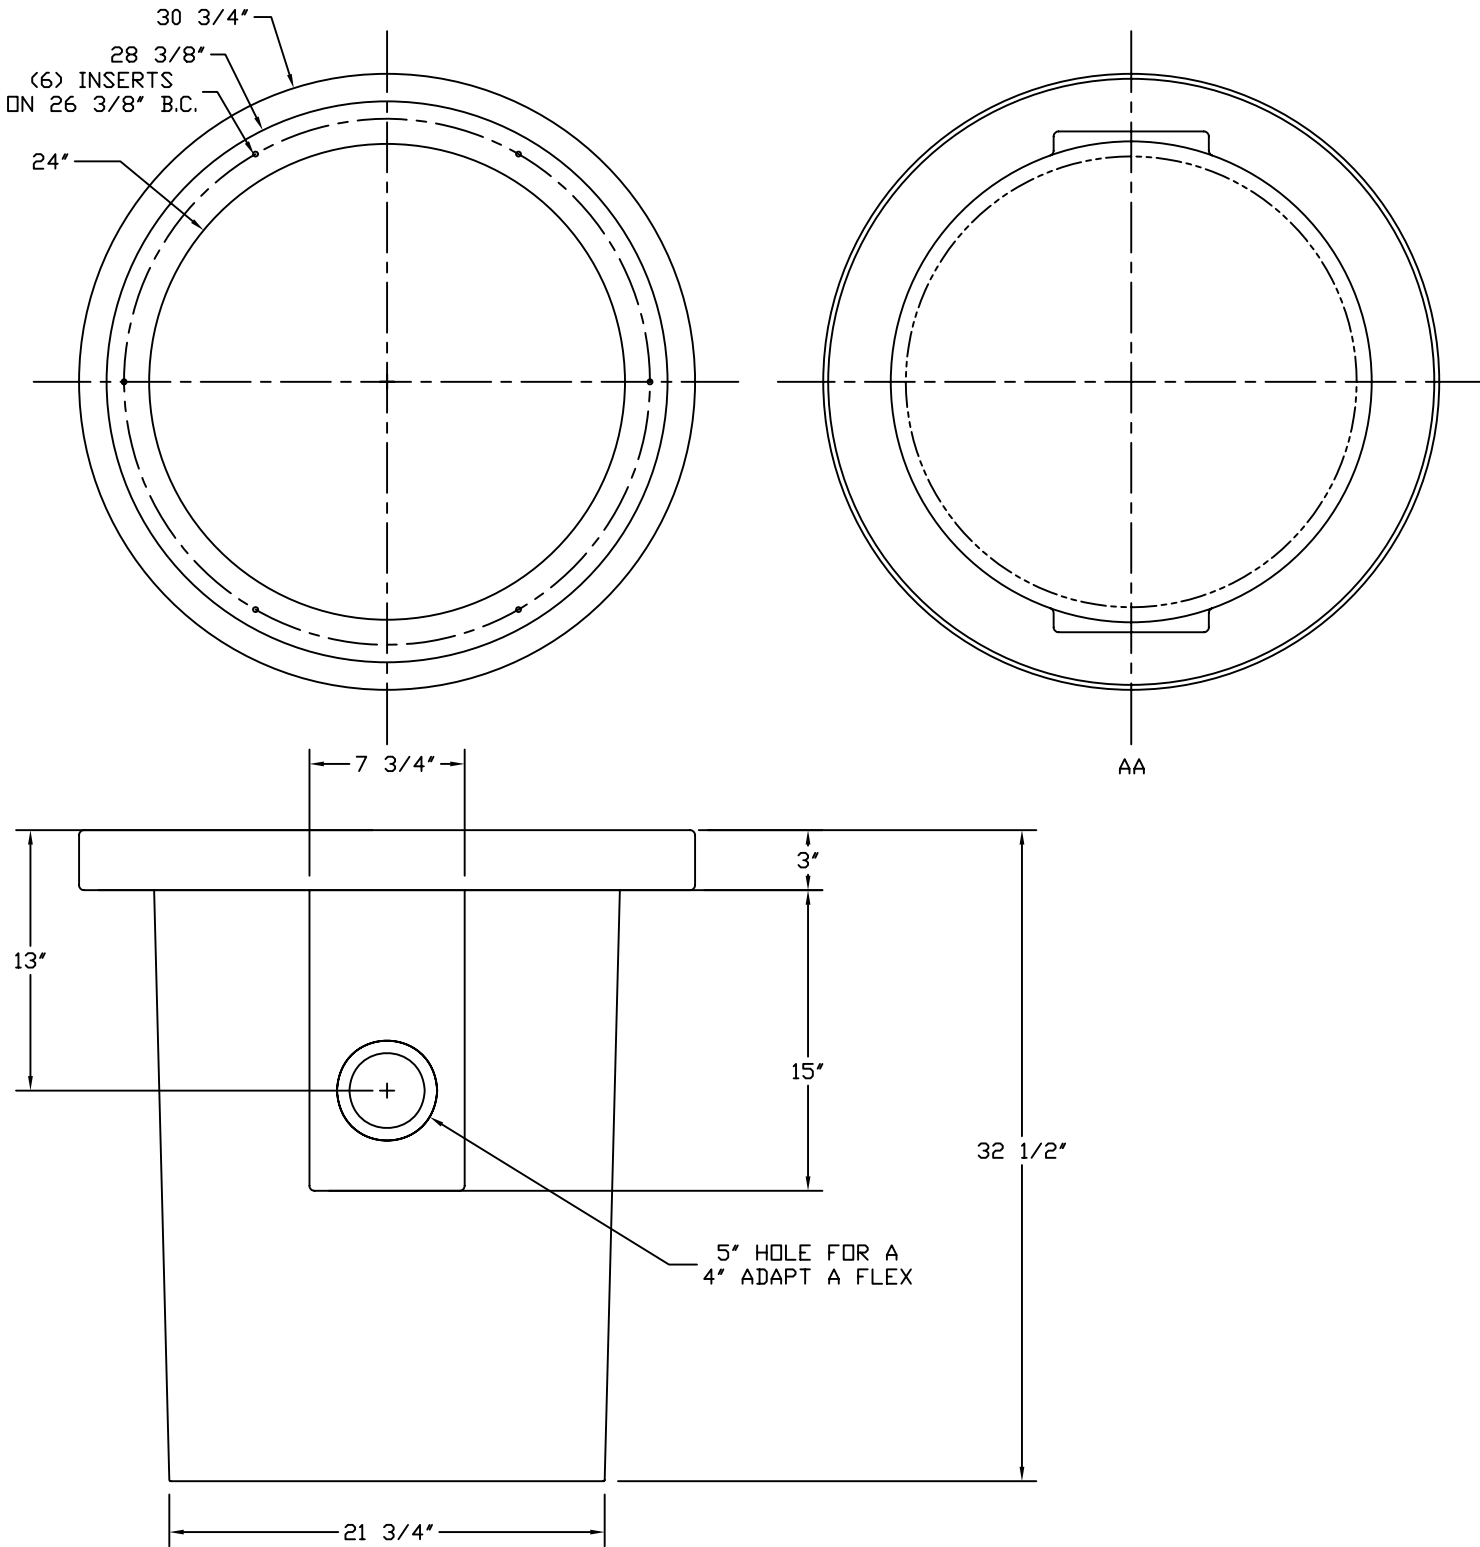

PART/PRINT #:

PART DESCRIPTION:

SCALE:

REVISION:

DATE:

AKP30240

RTP 24x30 (1) 4" AAF

NOT TO SCALE

002

8/29/03

THIS DRAWING IS THE SOLE PROPERTY OF AK INDUSTRIES INC.

B.O.M

AKP30230 RTP 24X30

AKP10111 ADAPTAFLEX 4" SCH40 W/RETAINING RING

AKR50070 (6)1/4X20 ALUMINUM INSERTS

AK INDUSTRIES INC.
2055 PIDCO DR.
PLYMOUTH, IN. 46563
PHONE:(574) 936-6022

DRAWN BY:
M.O LIVAREZ

TOLERANCE:
± 0.0250 UNLESS SPECIFIED OTHERWISE

SIGNATURE: