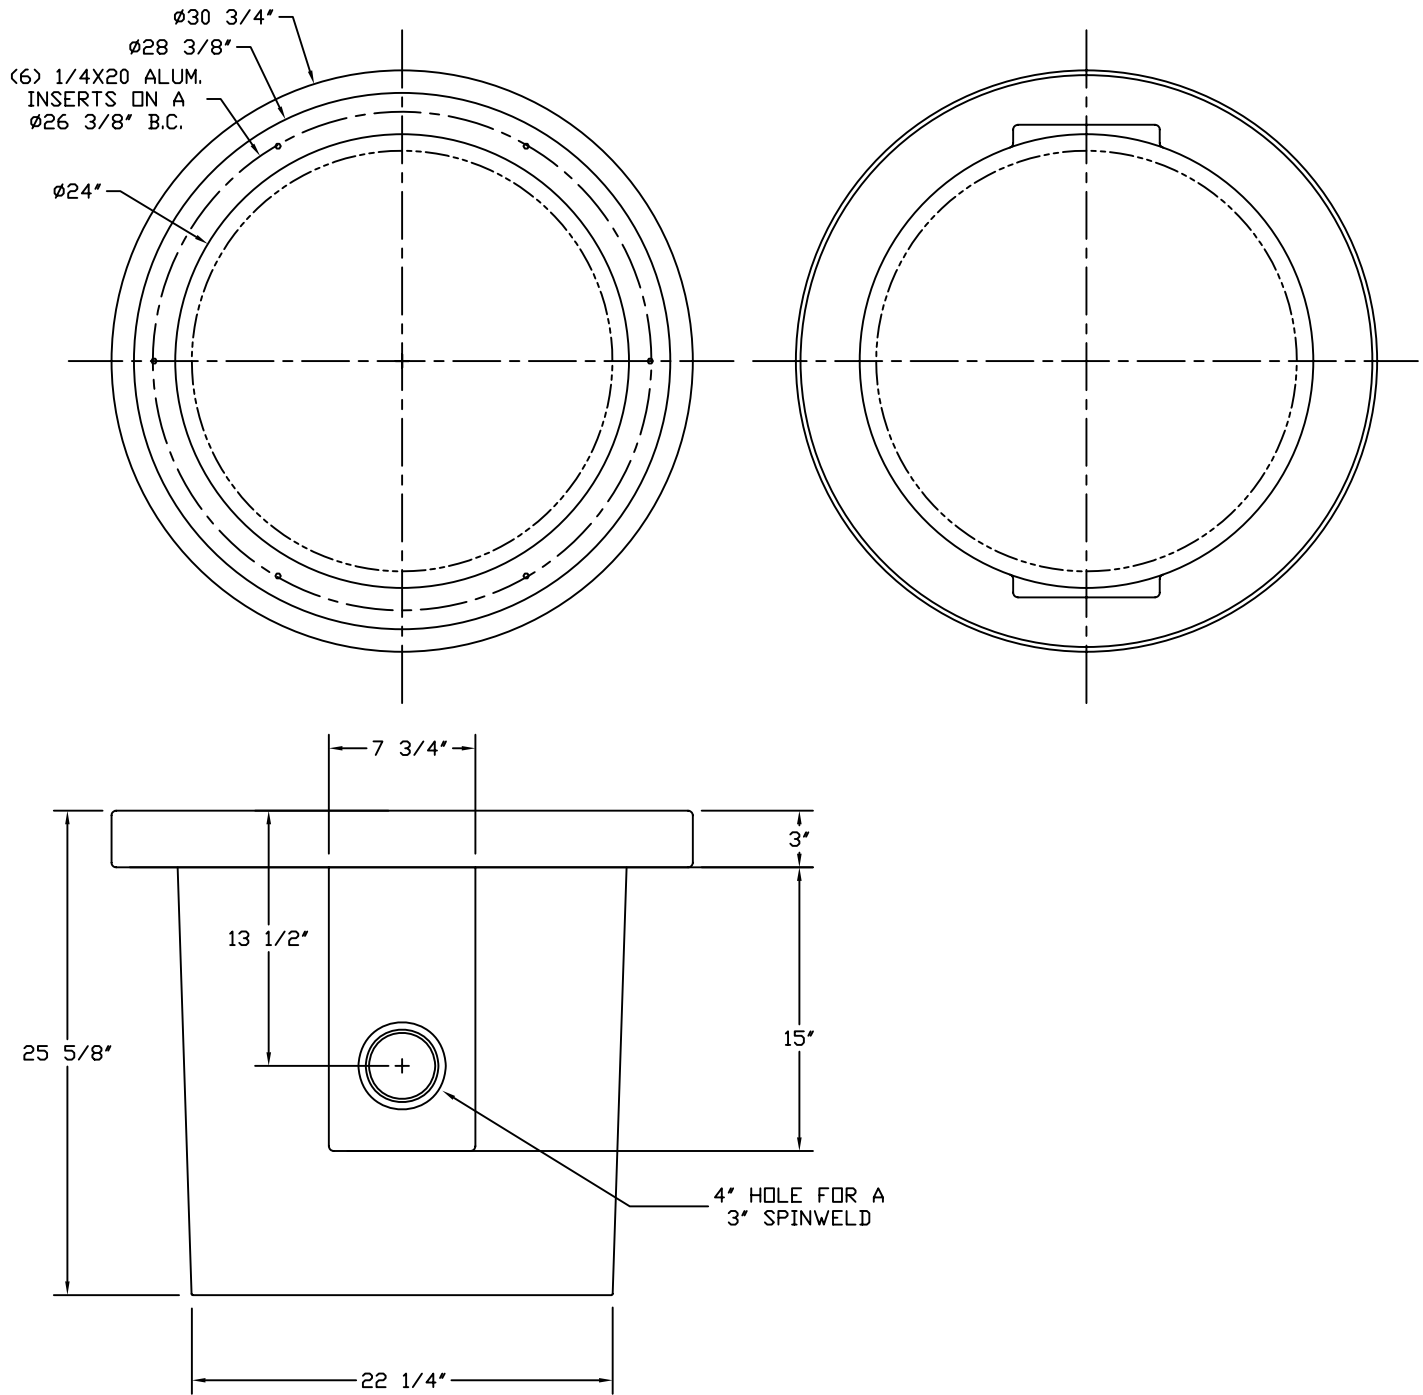

PART/PRINT #:

PART DESCRIPTION:

SCALE:

REVISION:

DATE:

AKP30225

RTP 24X24 (1) 3" SPINWELD

NOT TO SCALE

002

8/29/03

B.O.M

AKP30200 RTP 24X24

AKP30225 3" BLACK SPINWELD

AKR50070 (6)1/4X20 ALUMINUM INSERTS

AK INDUSTRIES INC.
2055 PIDCO DR.
PLYMOUTH, IN. 46563
PHONE:(574) 936-6022

DRAWN BY:
M.Olivarez