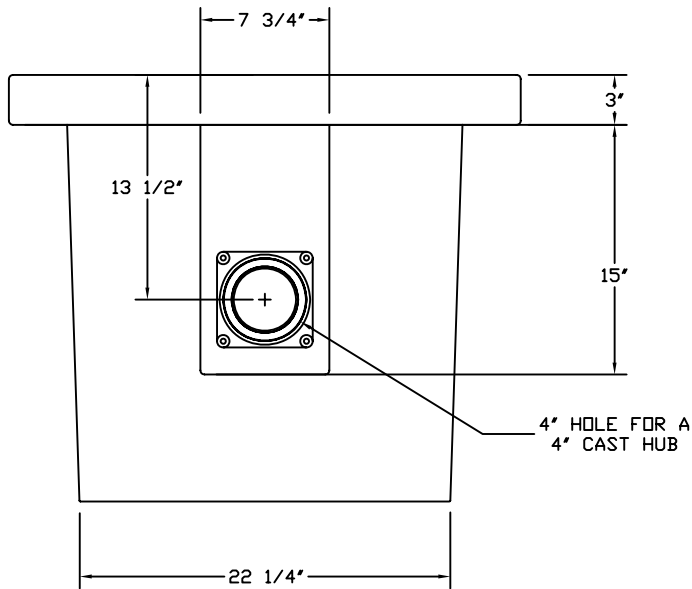

PART/PRINT #:

PART DESCRIPTION:

SCALE:

REVISION:

DATE:

AKP30220

RTP 24x24 (1) CAST IRON HUB

NOT TO SCALE

002

8/29/03

B.O.M
AKP30200 RTP 24X24
AKP10180 CAST IRON HUB 4" FLATBACK
AKR50070 (6)1/4X20 ALUMINUM INSERTS

THIS DRAWING IS THE SOLE PROPERTY OF AK INDUSTRIES INC.

AK INDUSTRIES INC.
 2055 PIDCO DR.
 PLYMOUTH, IN. 46563
 PHONE: (574) 936-6022

DRAWN BY:
 M. OLIVAREZ

TOLERANCE:
 ± 0.0250 UNLESS SPECIFIED OTHERWISE

SIGNATURE: