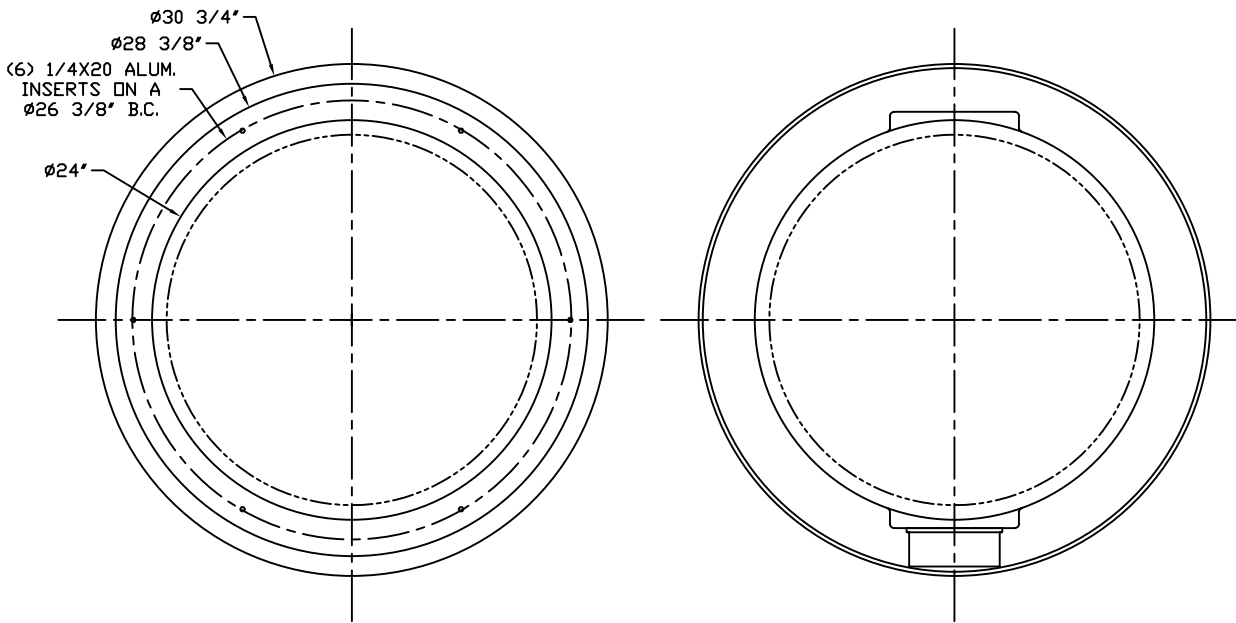

PART/PRINT #:

PART DESCRIPTION:

SCALE:

REVISION:

DATE:

AKP30220

RTP 24x24 (1) CAST IRON HUB

NOT TO SCALE

002

8/29/03

B.O.M
AKP30200 RTP 24X24
AKP10180 CAST IRON HUB 4" FLATBACK
AKR50070 (6)1/4X20 ALUMINUM INSERTS

THIS DRAWING IS THE SOLE PROPERTY OF AK INDUSTRIES INC.

AK INDUSTRIES INC.
 2055 PIDCO DR.
 PLYMOUTH, IN. 46563
 PHONE: (574) 936-6022

DRAWN BY:
 M. OLIVAREZ

TOLERANCE:
 ± 0.0250 UNLESS SPECIFIED OTHERWISE

SIGNATURE: