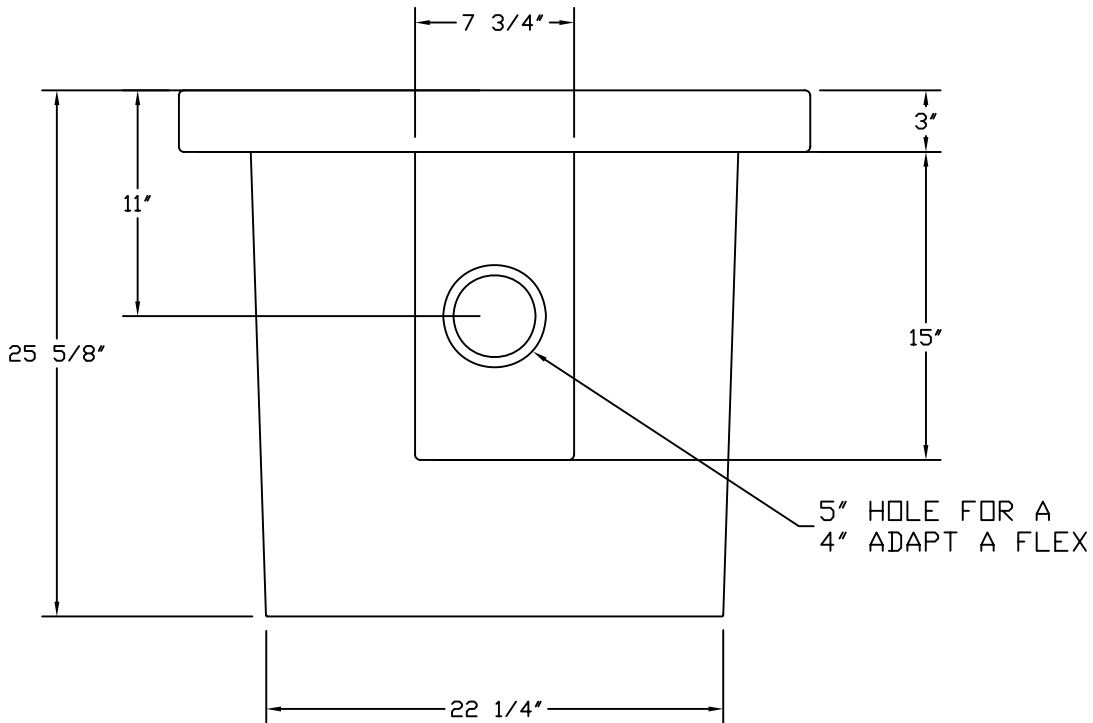

PART/PRINT #:

PART DESCRIPTION:

SCALE:

REVISION:

DATE:

AKP30210

RTP 24X24 (1) 4" AAF

NOT TO SCALE

002

4/11/03

THIS DRAWING IS THE THE SOLE PROPERTY OF AK INDUSTRIES INC.

B.O.M

AKP30200 RTP 24X24

AKP10111 ADAPTAFLEX 4" SCH4C W/RETAINING RING

AKR50070 (6) 1/4" X 20 ALUMINUM INSERTS

AK INDUSTRIES INC.
2055 PIDCO DR.
PLYMOUTH, IN. 46563
PHONE: (574) 936-6022

DRAWN BY:
M. OLIVAREZ

TOLERANCE:
± 0.250 UNLESS SPECIFIED OTHERWISE

SIGNATURE: