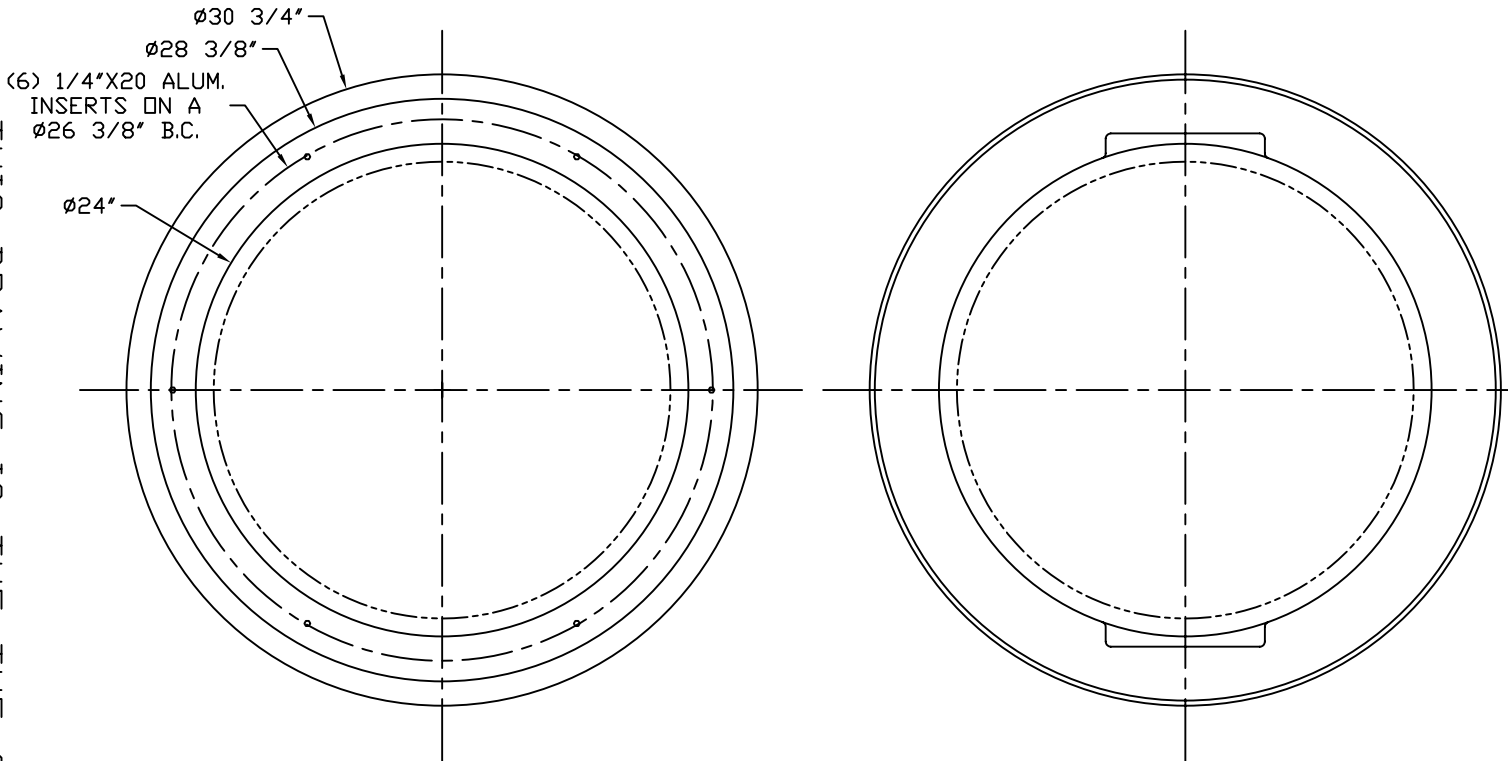

PART/PRINT #:

PART DESCRIPTION:

SCALE:

REVISION:

DATE:

AKP30210

RTP 24X24 (1) 4" AAF

NOT TO SCALE

002

4/11/03

THIS DRAWING IS THE THE SOLE PROPERTY OF AK INDUSTRIES INC.

B.O.M

AKP30200 RTP 24X24

AKP10111 ADAPTAFLEX 4" SCH4C W/RETAINING RING

AKR50070 (6) 1/4" X 20 ALUMINUM INSERTS

AK INDUSTRIES INC.
2055 PIDCO DR.
PLYMOUTH, IN. 46563
PHONE: (574) 936-6022

DRAWN BY:
M. OLIVAREZ

TOLERANCE:
± 0.250 UNLESS SPECIFIED OTHERWISE

SIGNATURE: