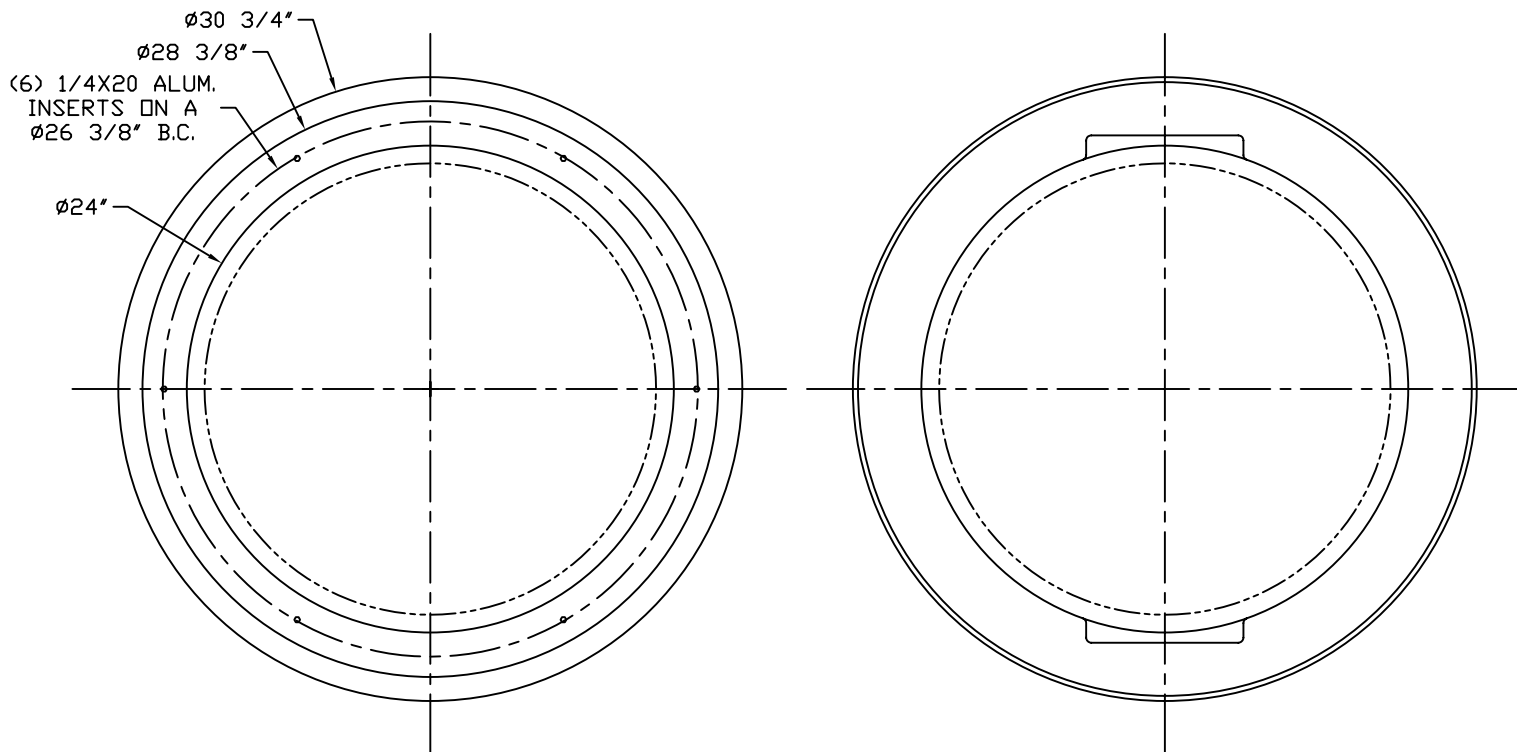

PART/PRINT #:

PART DESCRIPTION:

SCALE:

REVISION:

DATE:

AKP30205

RTP 24X24 (1) 3" AAF

NOT TO SCALE

002

04/10/07

B.O.M
AKP30200 RTP 24X24
AKP10080 3" ADAPTAFLEX
AKR50070 (6)1/4X20 ALUMINUM INSERTS

THIS DRAWING IS THE SOLE PROPERTY OF AK INDUSTRIES INC.

AK INDUSTRIES INC.
2055 PIDCO DR.
PLYMOUTH, IN. 46563
PHONE: (574) 936-6022

DRAWN BY:
M. OLIVAREZ

TOLERANCE:
± 0.250 UNLESS SPECIFIED OTHERWISE

SIGNATURE: