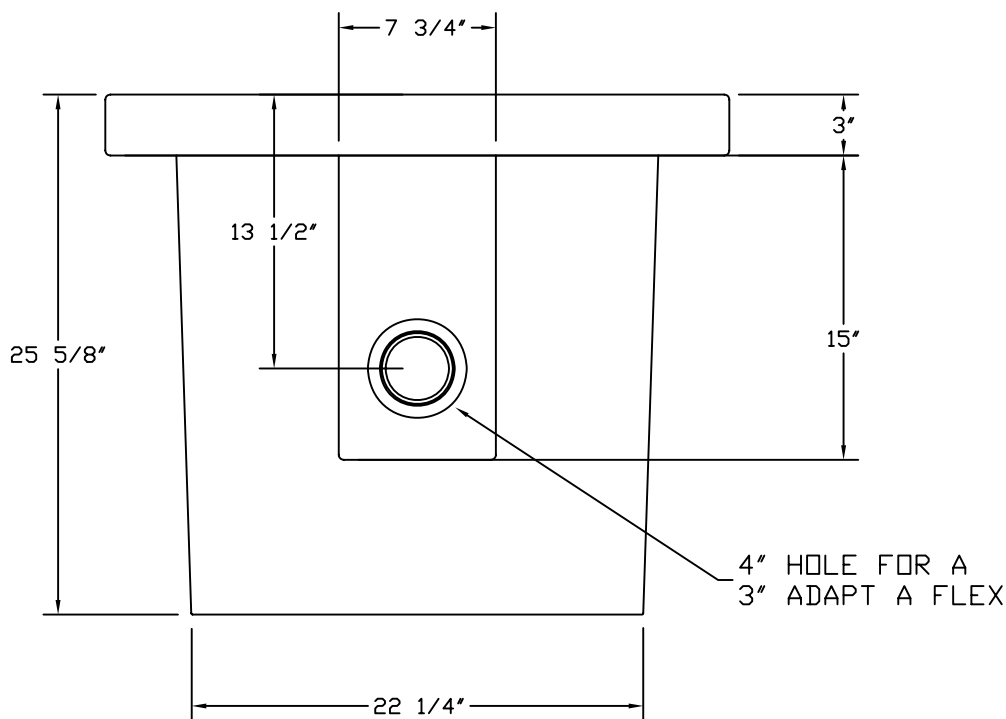

PART/PRINT #:

PART DESCRIPTION:

SCALE:

REVISION:

DATE:

AKP30205

RTP 24X24 (1) 3" AAF

NOT TO SCALE

002

04/10/07

B.O.M  
AKP30200 RTP 24X24  
AKP10080 3" ADAPTAFLEX  
AKR50070 (6)1/4X20 ALUMINUM INSERTS

THIS DRAWING IS THE SOLE PROPERTY OF AK INDUSTRIES INC.

AK INDUSTRIES INC.  
 2055 PIDCO DR.  
 PLYMOUTH, IN. 46563  
 PHONE: (574) 936-6022