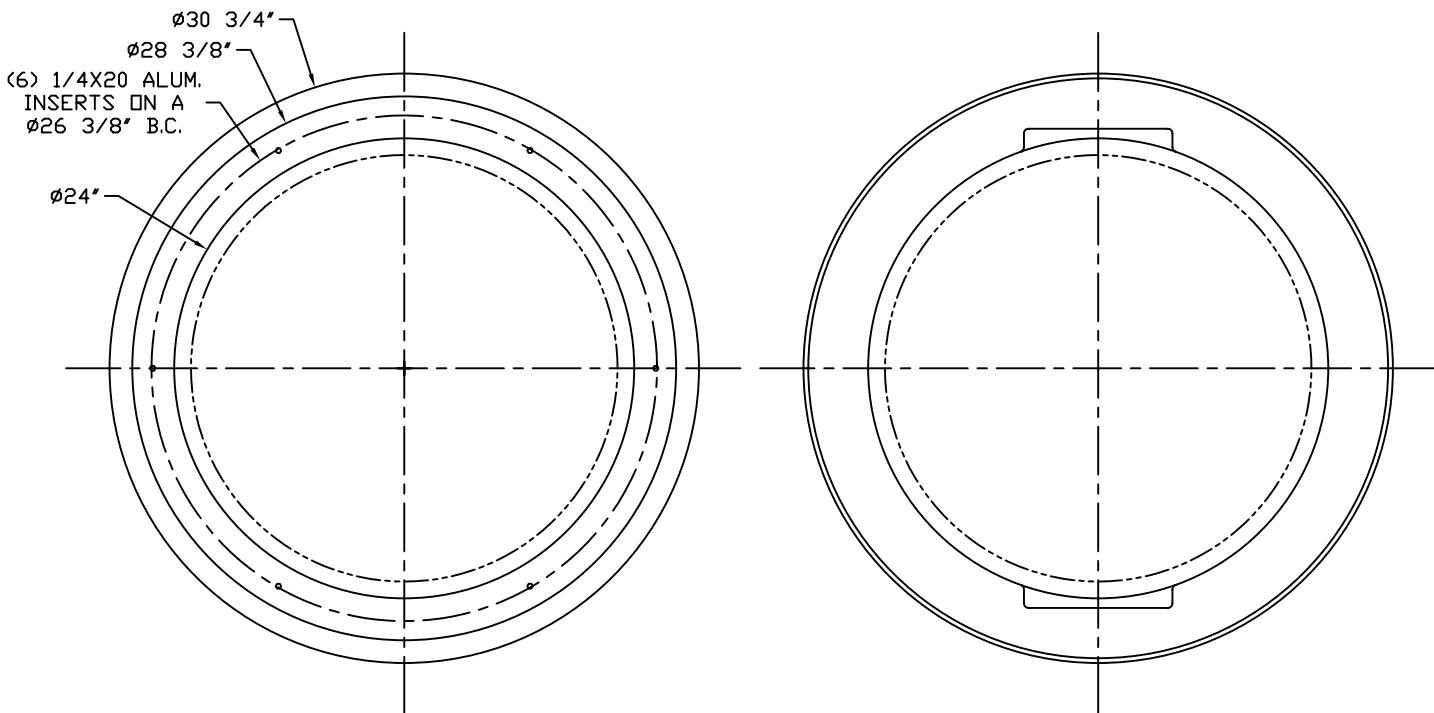

PART/PRINT #:

PART DESCRIPTION:

SCALE:

REVISION:

DATE:

AKP30200

RTP 24X24

NOT TO SCALE

002

4/10/03

THIS DRAWING IS THE THE SOLE PROPERTY OF AK INDUSTRIES INC.

B.O.M

AKR50070 (6) 1/4"X20 ALUMINUM INSERTS

AK INDUSTRIES INC.
2055 PIDCO DR.
PLYMOUTH, IN. 46563
PHONE: (574) 936-6022

DRAWN BY:
M. OLIVAREZ

TOLERANCE:
 ± 0.250 UNLESS SPECIFIED OTHERWISE

SIGNATURE: