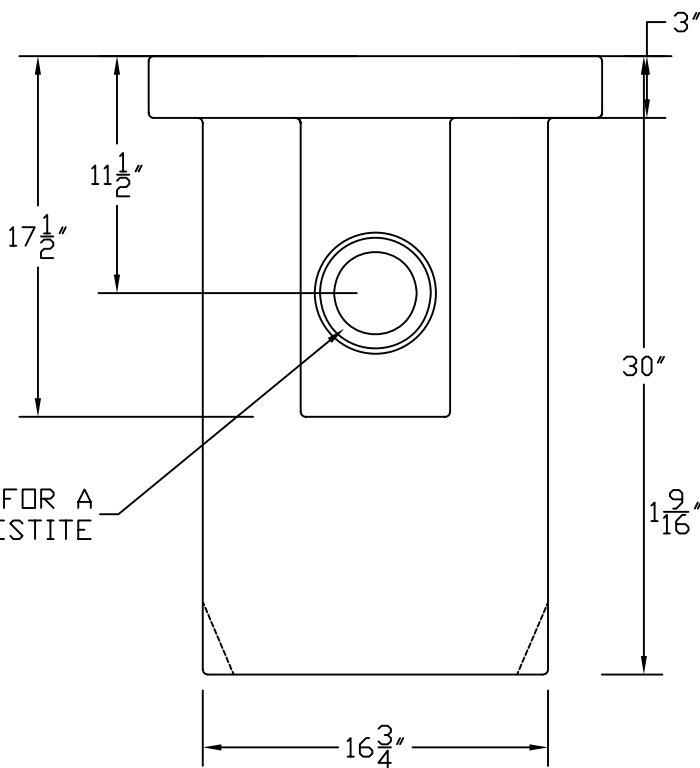

(8) INSERTS ON
19 1/2" Ø CIRCLE

4" HOLE FOR A
4" JONESTITE

(3) 2" FEET

B.O.M.

AKP30070 RTP 18X30

AKP10570 JONESTITE 4"

AKR50070 (8) 1/4"X20 ALUMINUM INSERTS

AK INDUSTRIES INC.
2055 PIDCO DR.
PLYMOUTH, IN. 46563
PHONE: (574) 936-6022