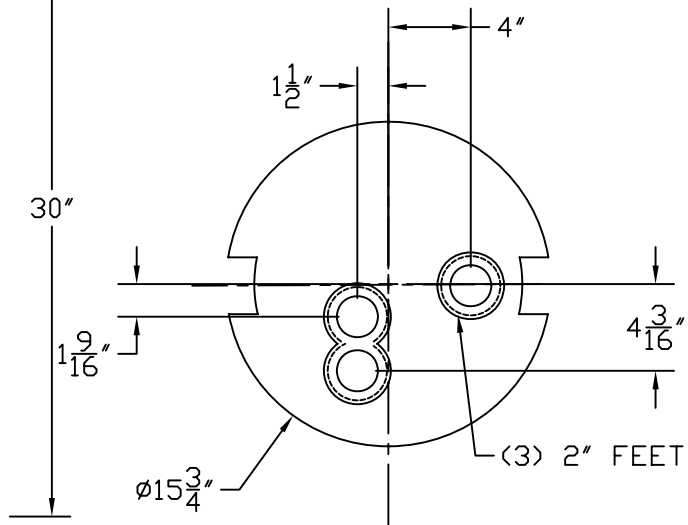

(8) INSERTS ON
19 1/2" Ø CIRCLE

4" HOLE FOR A
4" JONESTITE

(3) 2" FEET

B.O.M.

AKP30070 RTP 18X30

AKP10570 JONESTITE 4"

AKR50070 (8) 1/4"X20 ALUMINUM INSERTS

AK INDUSTRIES INC.
2055 PIDCO DR.
PLYMOUTH, IN. 46563
PHONE: (574) 936-6022