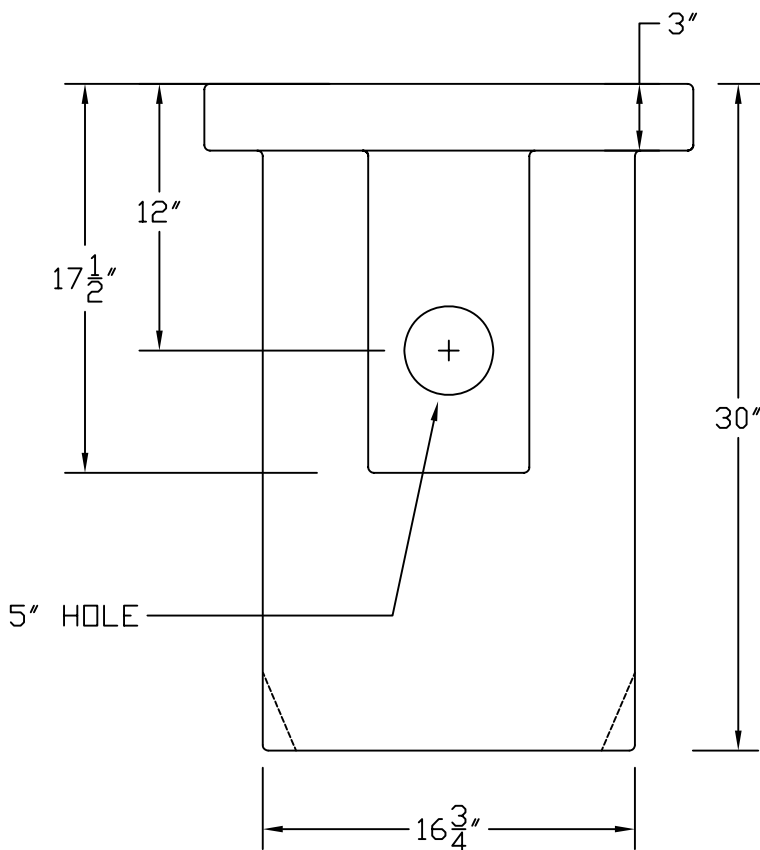

PART/PRINT #:

PART DESCRIPTION:

SCALE:

REVISION:

DATE:

AKP30085

RTP 18X30 5" HOLE 9" DOWN

NOT TO SCALE

002

04/10/07

B.O.M

AKP30070 RTP 18X30 BASIN

AKR50070 (8)1/4X20 ALUMINUM INSERTS

AK INDUSTRIES INC.
2055 PIDCO DR.
PLYMOUTH, IN. 46563
PHONE:(574) 936-6022

DRAWN BY:
M.Olivarez

TOLERANCE:
 ± 0.250 UNLESS SPECIFIED OTHERWISE