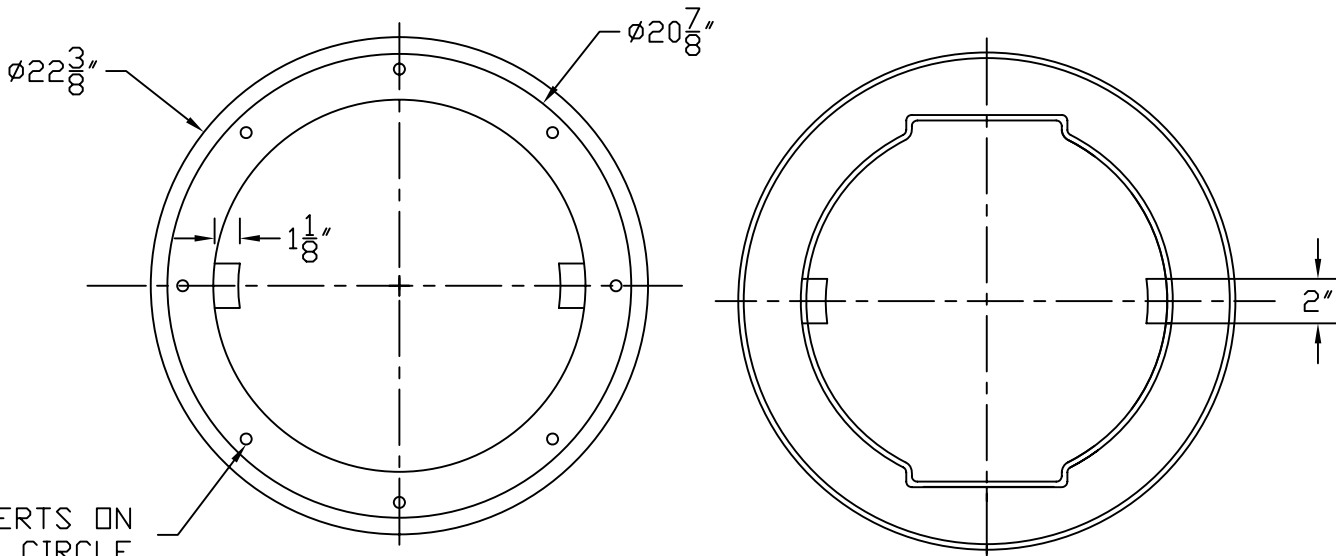

PART/PRINT #:

PART DESCRIPTION:

SCALE:

REVISION:

DATE:

AKP30085

RTP 18X30 5" HOLE 9" DOWN

NOT TO SCALE

002

04/10/07

B.O.M

AKP30070 RTP 18X30 BASIN

AKR50070 (8)1/4X20 ALUMINUM INSERTS

AK INDUSTRIES INC.
2055 PIDCO DR.
PLYMOUTH, IN. 46563
PHONE:(574) 936-6022

DRAWN BY:
M.Olivarez

TOLERANCE:
 ± 0.250 UNLESS SPECIFIED OTHERWISE