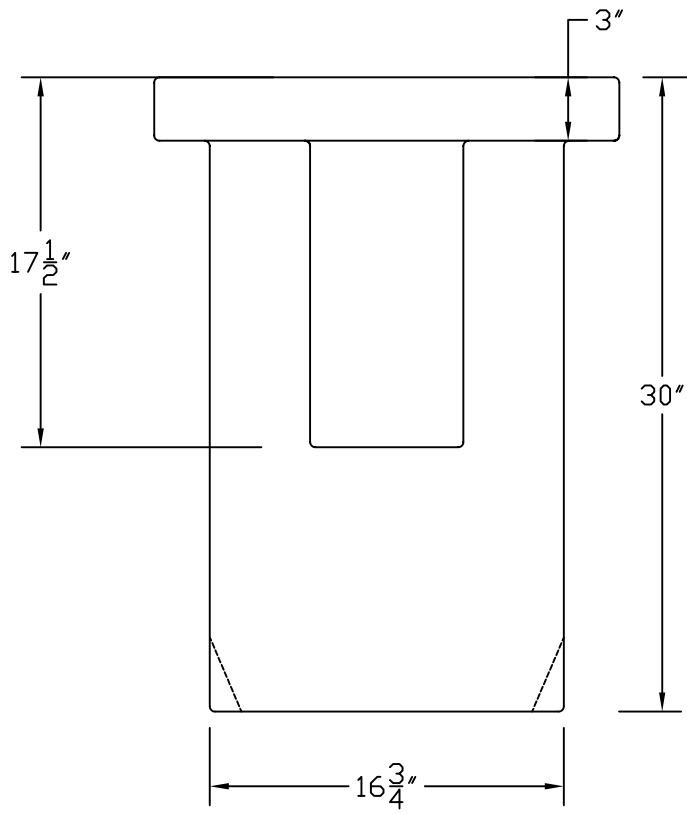

PART/PRINT #:

PART DESCRIPTION:

SCALE:

REVISION:

DATE:

AKP30070

RTP 18X30

NOT TO SCALE

002

04/10/07

B.O.M

AKR50070 (8)1/4X20 ALUMINUM INSERTS

THIS DRAWING IS THE SOLE PROPERTY OF AK INDUSTRIES INC.

AK INDUSTRIES INC.
2055 PIDCO DR.
PLYMOUTH, IN. 46563
PHONE:(574) 936-6022

DRAWN BY:
M.O LIVAREZ