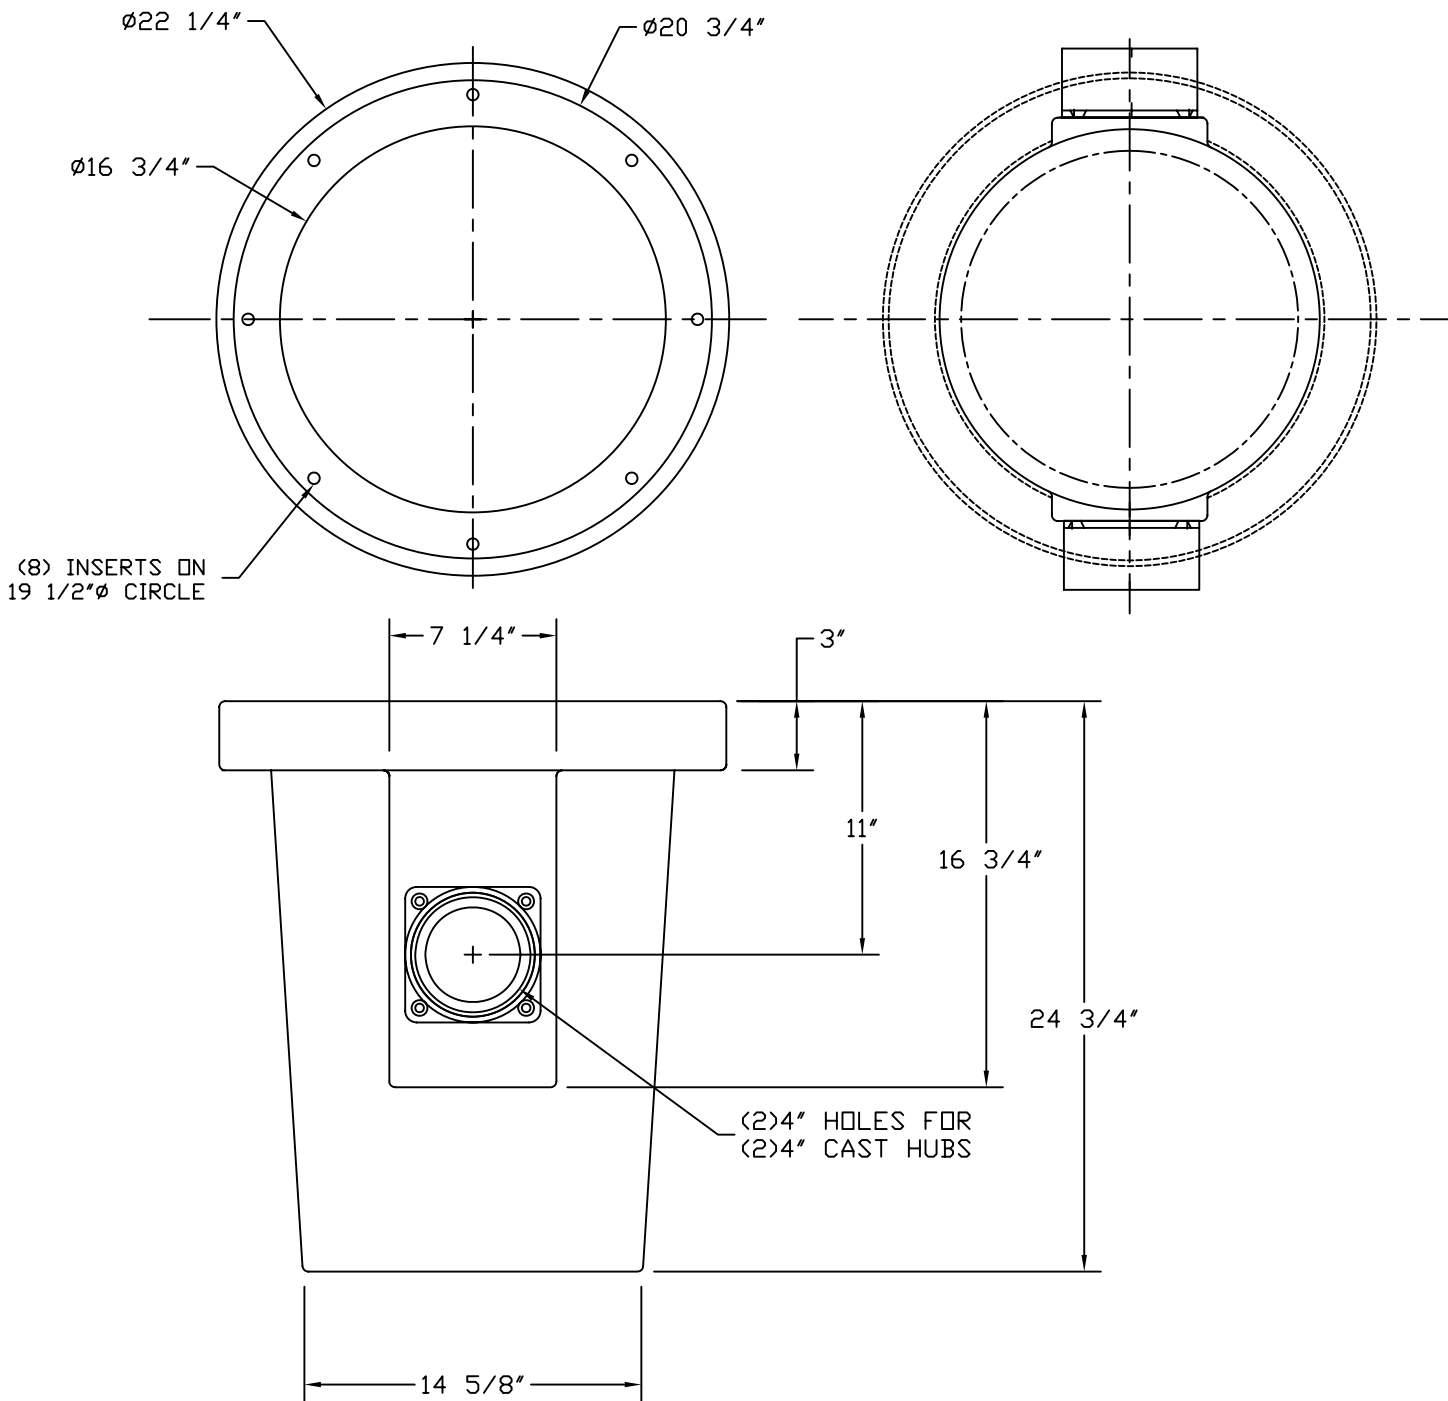

PART/PRINT #:

PART DESCRIPTION:

SCALE:

REVISION:

DATE:

AKP30020

RTP 18X22 (2) CAST IRON HUB

NOT TO SCALE

001

04/10/07

THIS DRAWING IS THE SOLE PROPERTY OF AK INDUSTRIES INC.

B.O.M.

AKP30000 RTP 18X22

AKP10180 (2)CAST IRON HUB FLAT 4"

AKR50070 (8)1/4X20 ALUMINUM INSERTS

AK INDUSTRIES INC.
2055 PIDCO DR.
PLYMOUTH, IN. 46563
PHONE:(574) 936-6022

DRAWN BY:
M.Olivarez

TOLERANCE:
 ± 0.250 UNLESS SPECIFIED OTHERWISE

SIGNATURE: