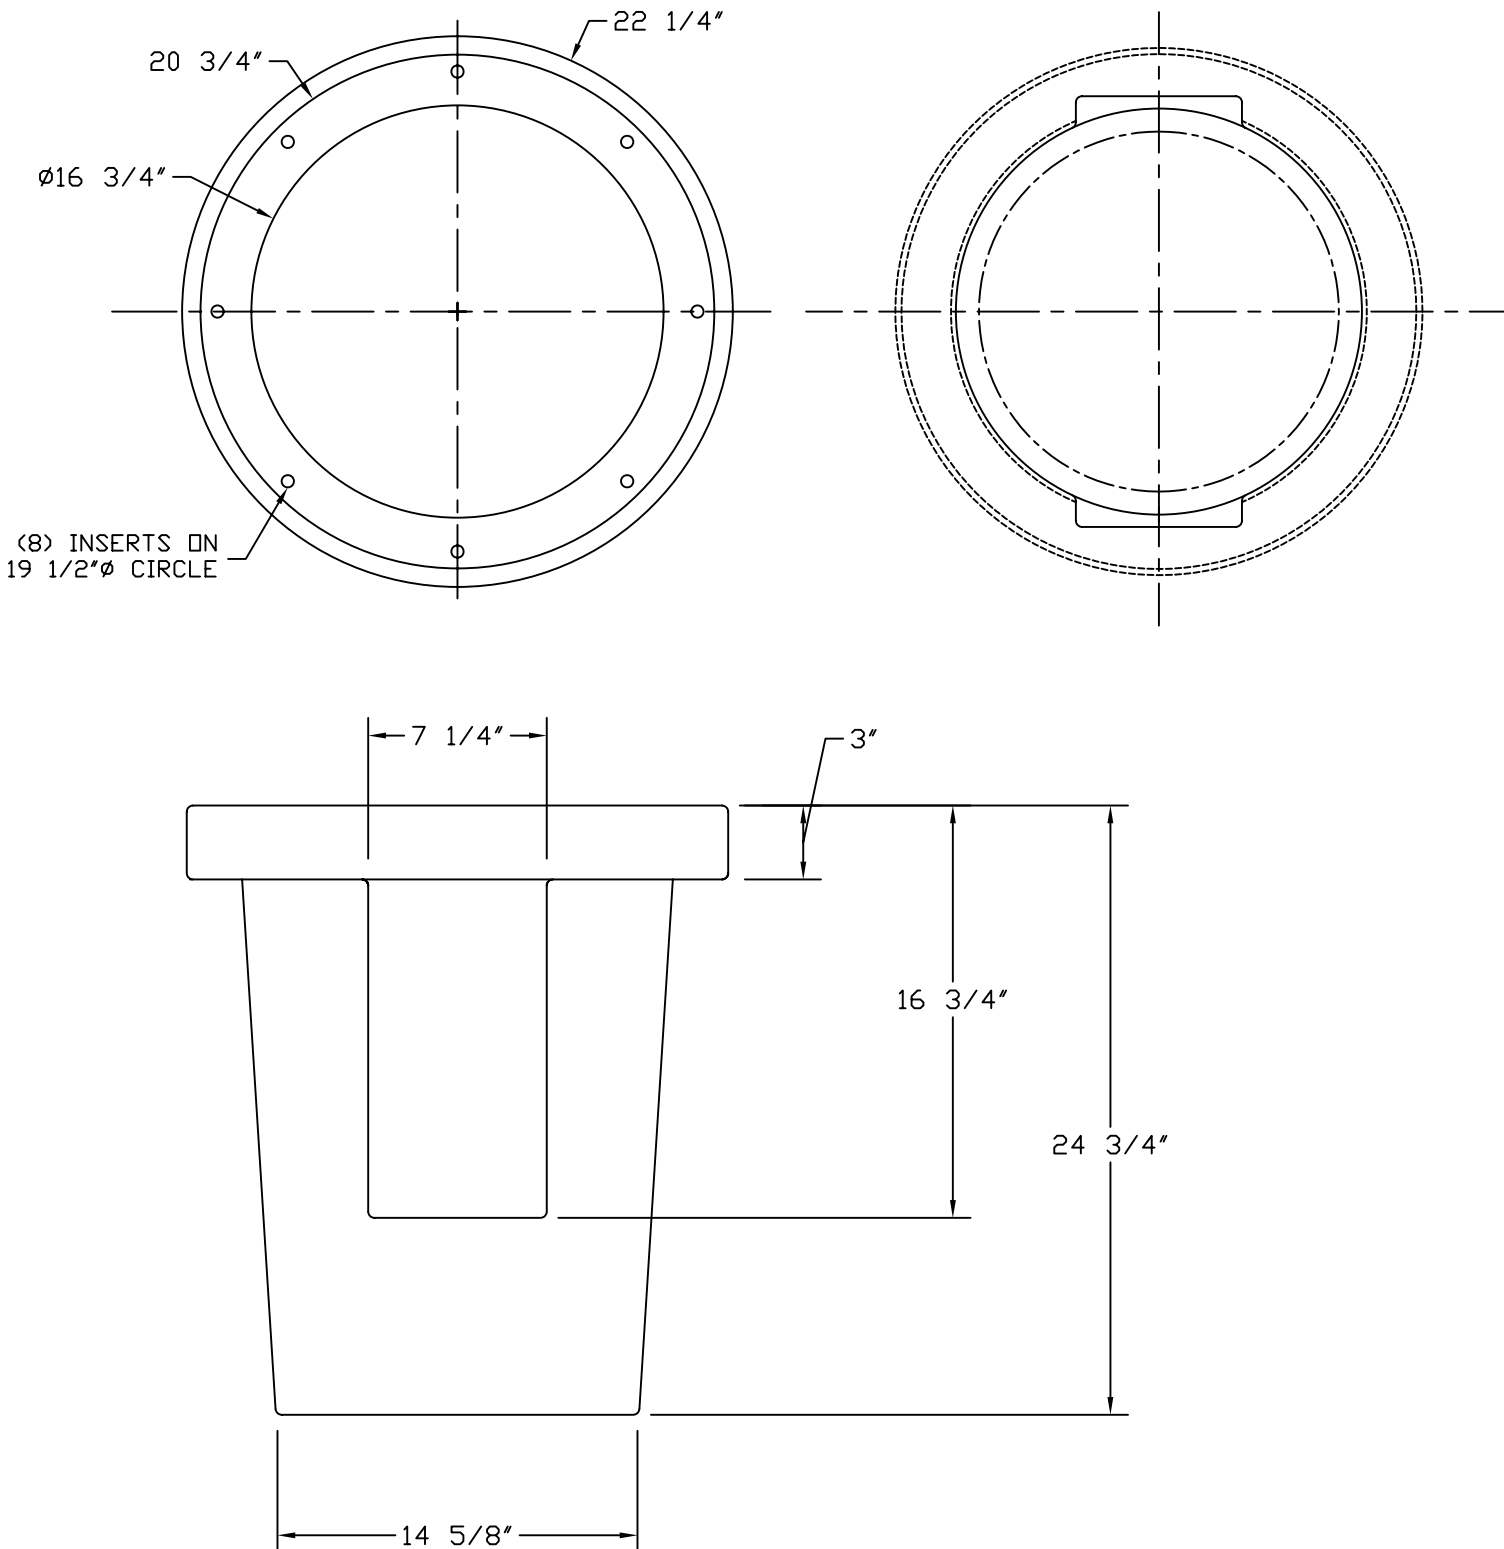

PART/PRINT #:

PART DESCRIPTION:

SCALE:

REVISION:

DATE:

AKP30000

RTP 18X22

NOT TO SCALE

000

04/10/07

THIS DRAWING IS THE SOLE PROPERTY OF AK INDUSTRIES INC.

B.O.M.

AKR50070 (8) 1/4X20 ALUMINUM INSERTS

AK INDUSTRIES INC.
2055 PIDCO DR.
PLYMOUTH, IN. 46563
PHONE: (574) 936-6022

DRAWN BY:

M. OLIVAREZ

TOLERANCE:

+/- .250 UNLESS SPECIFIED OTHERWISE

SIGNATURE: