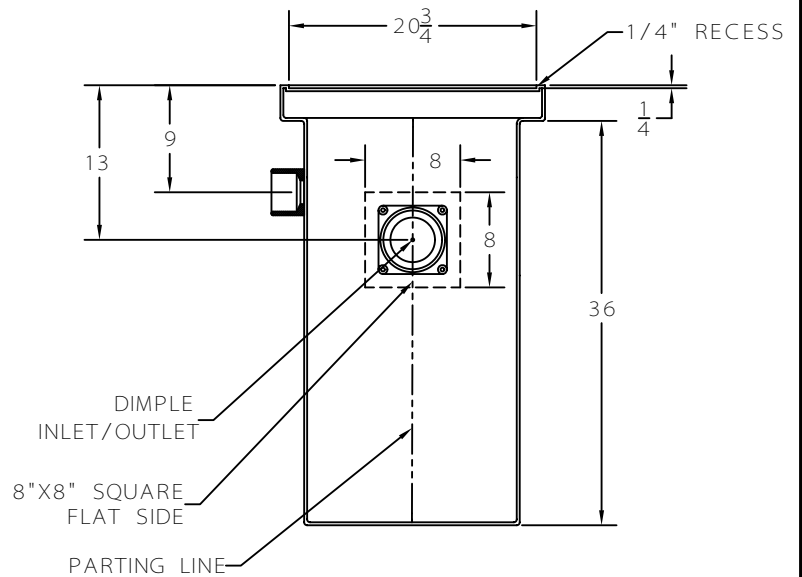

| B.O.M. | | |
|----------|----------------------------|--------------|
| PART# | DESCRIPTION | QTY. |
| AKR51060 | SOLID STEEL COVER | 3 |
| AKR30100 | 1/4-20 X 3/4" BOLT | 12 |
| AKR50110 | 1/4" FLAT WASHER | 12 |
| AKR70150 | 3/16" X 1" GASKET TAP | (3) 24" LONG |
| AKR20620 | 5/16" GASKET WASHER | 32 |
| AKR50840 | 5/16" NUT | 32 |
| AKR50800 | 5/16" X 1-1/2" BOLT | 12 |
| AKR50850 | 5/16" X 1-1/2" MS CS SLOT | 20 |
| AKR10160 | 2" CAST IRON HUB | 3 |
| AKR10180 | 4" CAST IRON HUB FLAT BACK | 2 |
| AKR10585 | TRIPLE BAFFLE | 2 |
| AKR50070 | 1/4-20 ALUMINUM INSERT | 24 |

COMMENT:
 1. THIS PRODUCT ACCEPTS 4"SCH40 PVC OR CAST IRON PIPE
 2. PIPE MUST BE SEALED WITH EITHER A TRANSITION GASKET OR CAULKING.