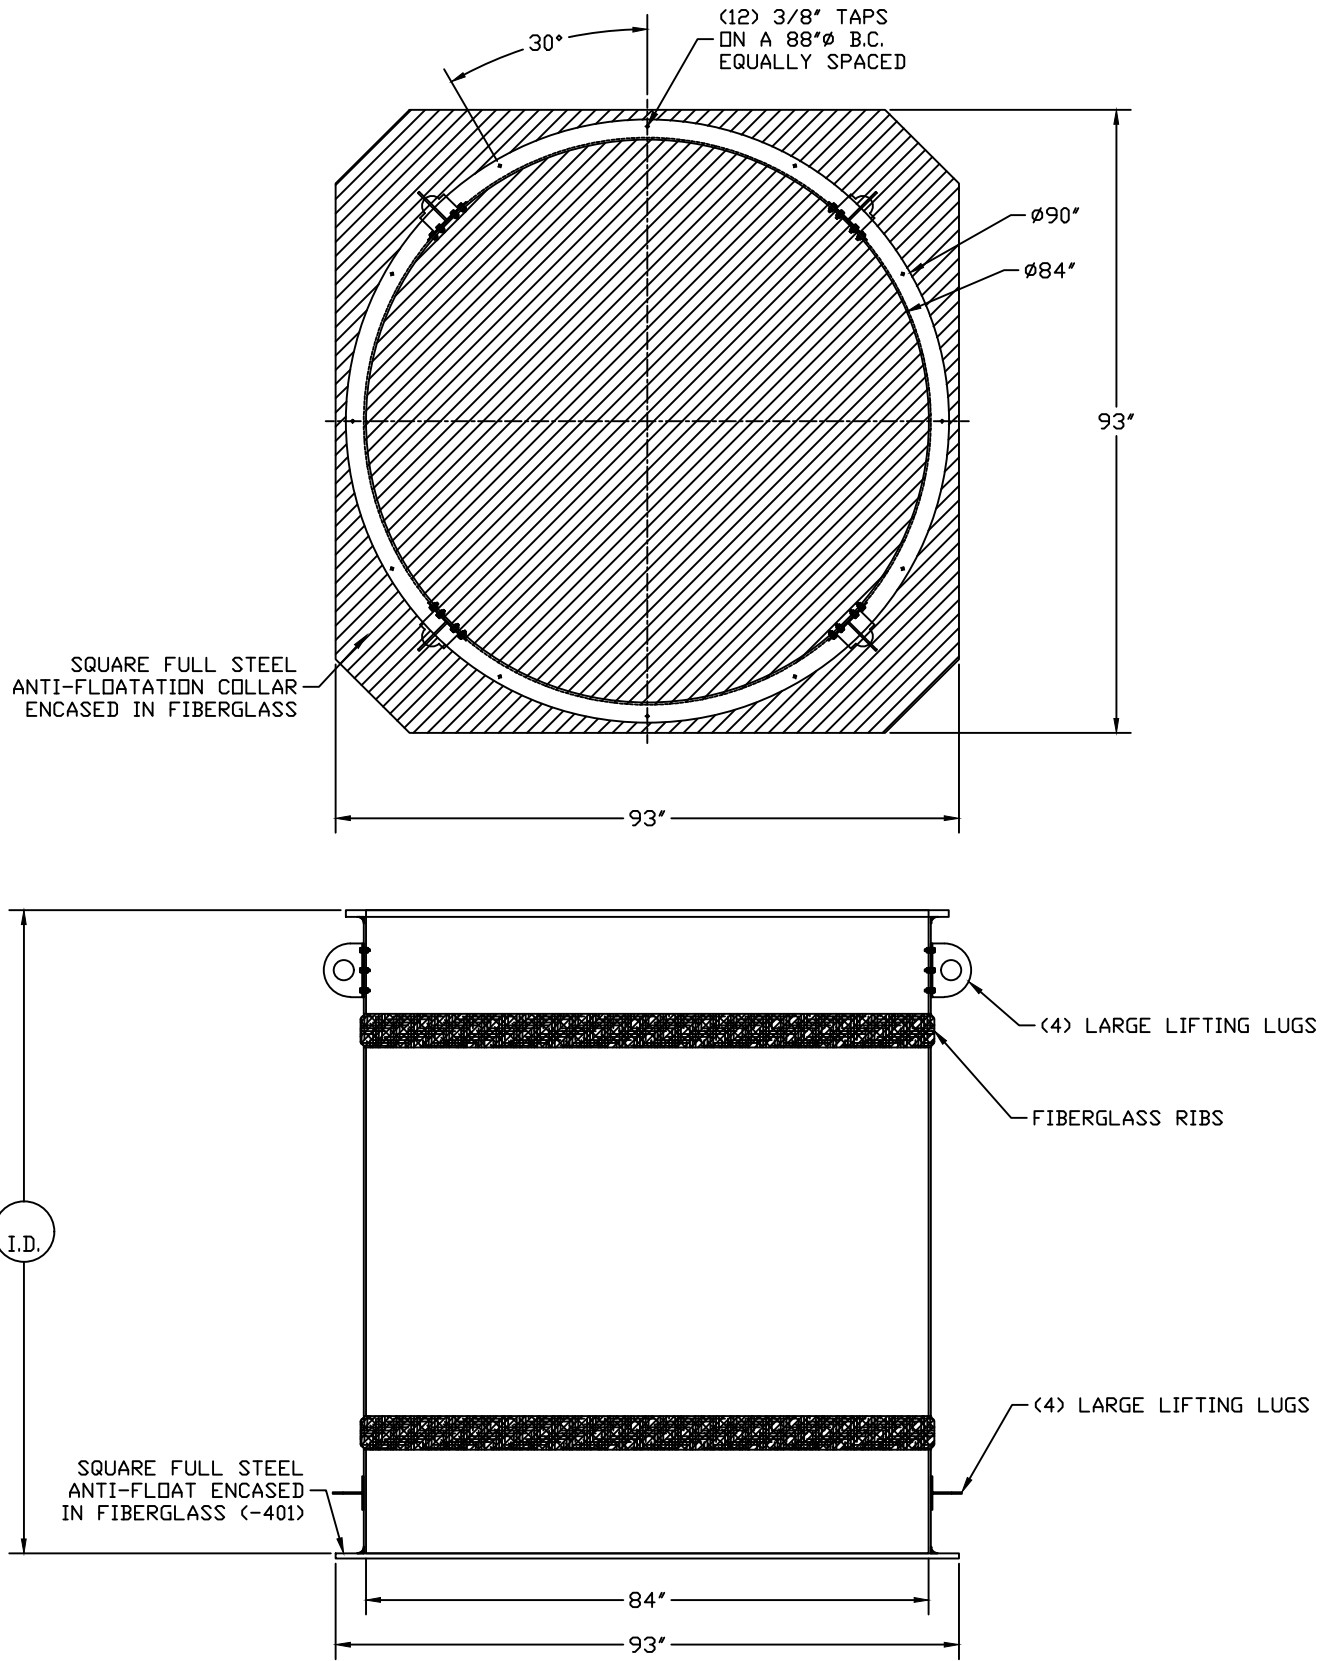

PART/PRINT #:

PART DESCRIPTION:

DATE:

GB-84-401

84"Ø FIBERGLASS BASIN W/ SQUARE FULL STEEL ANTI-FLOATATION ENCASED IN FIBERGLASS

05/25/16

THIS DRAWING IS THE SOLE PROPERTY OF AK INDUSTRIES INC.

AK INDUSTRIES INC.
2055 PIDCO DR.
PLYMOUTH, IN. 46563
PHONE:(574) 936-6022

DRAWN BY:
A.HARTUNG
J.CONLEY

SCALE:
NOT TO SCALE

REVISION#:

SIGNATURE: