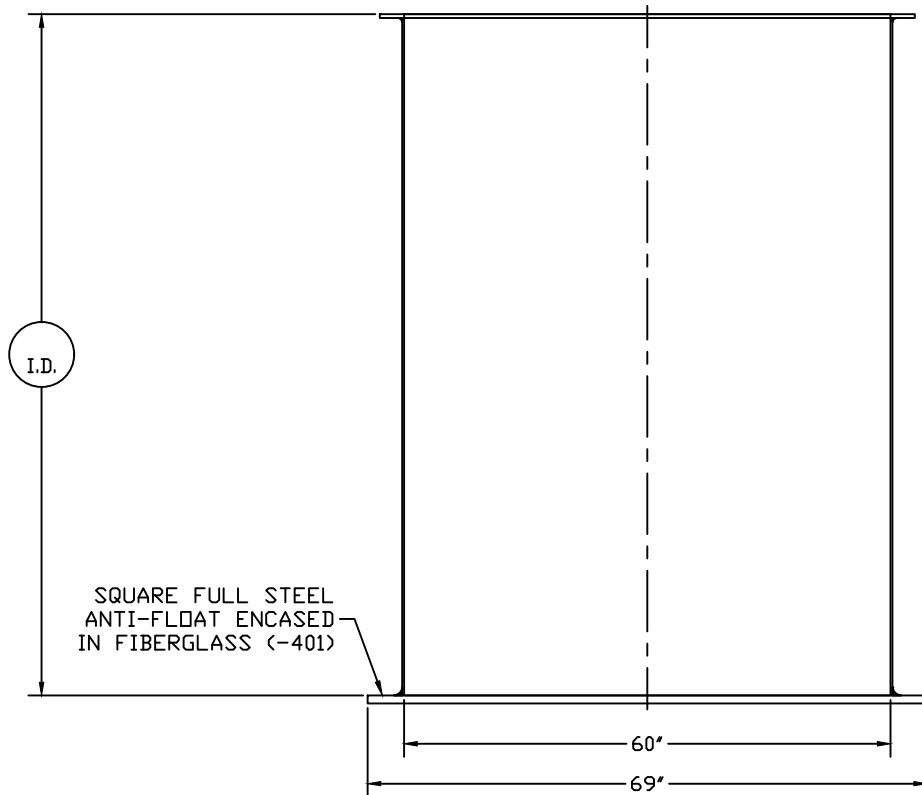

PART/PRINT #:  
GB-60-401

PART DESCRIPTION:  
60"Ø FIBERGLASS BASIN W/ SQUARE FULL STEEL ANTI-FLOATATION ENCASED IN FIBERGLASS

DATE:  
05/25/16

THIS DRAWING IS THE SOLE PROPERTY OF AK INDUSTRIES INC.

AK INDUSTRIES INC.  
2055 PIDCO DR.  
PLYMOUTH, IN. 46563  
PHONE:(574) 936-6022