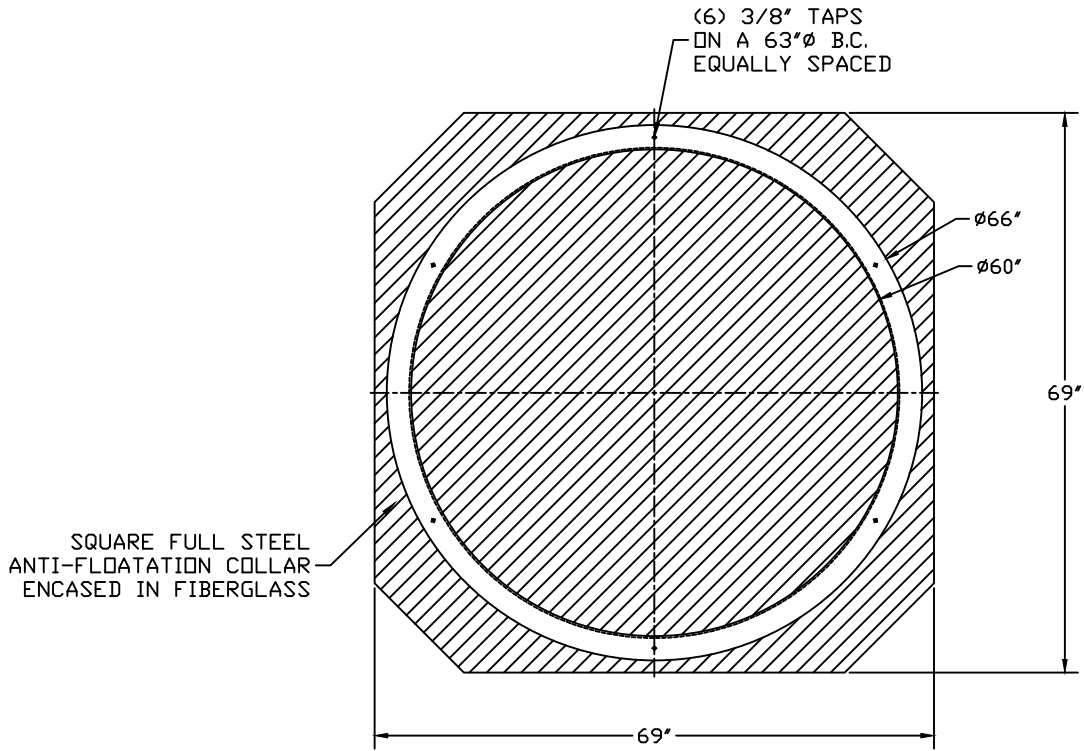

PART/PRINT #:  
GB-60-401

PART DESCRIPTION:  
60"Ø FIBERGLASS BASIN W/ SQUARE FULL STEEL ANTI-FLOATATION ENCASED IN FIBERGLASS

DATE:  
05/25/16

THIS DRAWING IS THE SOLE PROPERTY OF AK INDUSTRIES INC.

AK INDUSTRIES INC.  
2055 PIDCO DR.  
PLYMOUTH, IN. 46563  
PHONE:(574) 936-6022