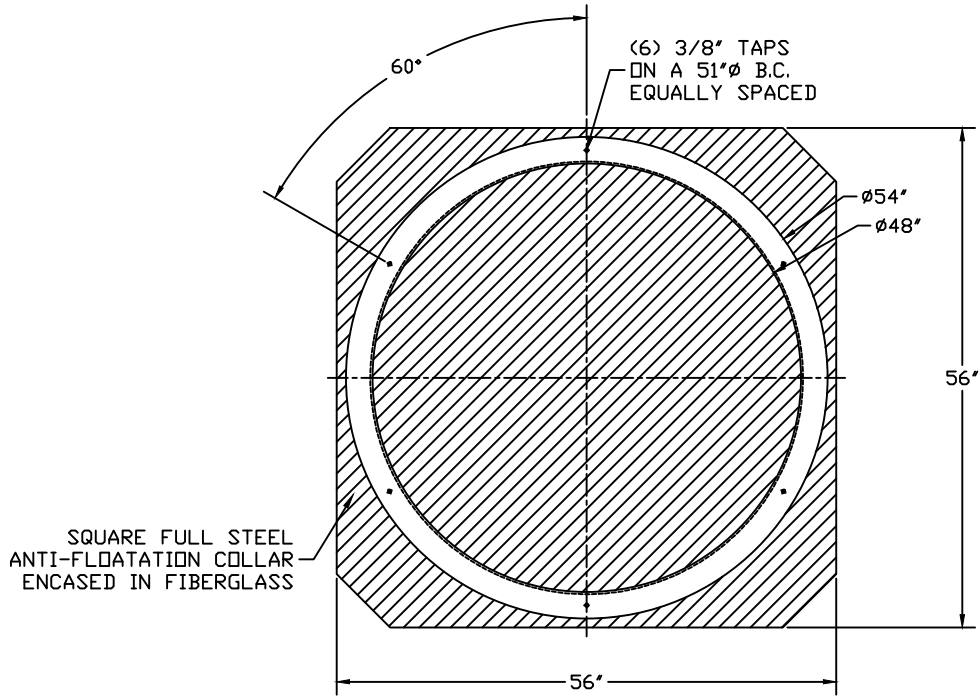

PART/PRINT #:  
GB-48-401

PART DESCRIPTION:  
48"Ø FIBERGLASS BASIN W/ SQUARE FULL STEEL ANTI-FLOATATION ENCASED IN FIBERGLASS

DATE:  
05/25/16

THIS DRAWING IS THE SOLE PROPERTY OF AK INDUSTRIES INC.

AK INDUSTRIES INC.  
2055 PIDCO DR.  
PLYMOUTH, IN. 46563  
PHONE:(574) 936-6022