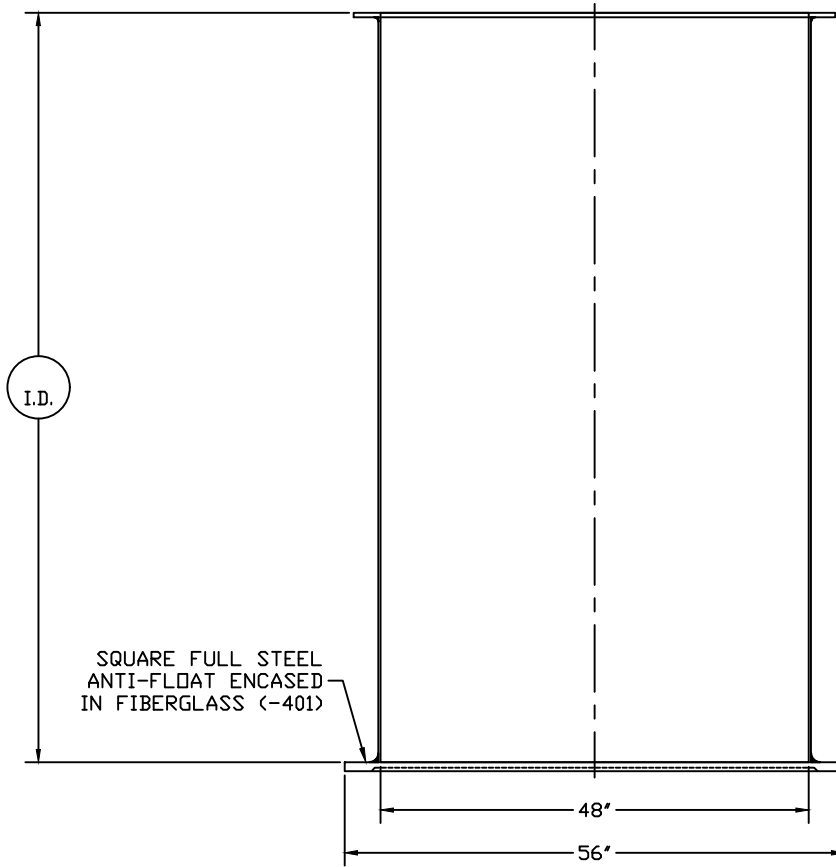

PART/PRINT #:  
GB-48-401

PART DESCRIPTION:  
48"Ø FIBERGLASS BASIN W/ SQUARE FULL STEEL ANTI-FLOATATION ENCASED IN FIBERGLASS

DATE:  
05/25/16

THIS DRAWING IS THE SOLE PROPERTY OF AK INDUSTRIES INC.

AK INDUSTRIES INC.  
2055 PIDCO DR.  
PLYMOUTH, IN. 46563  
PHONE:(574) 936-6022