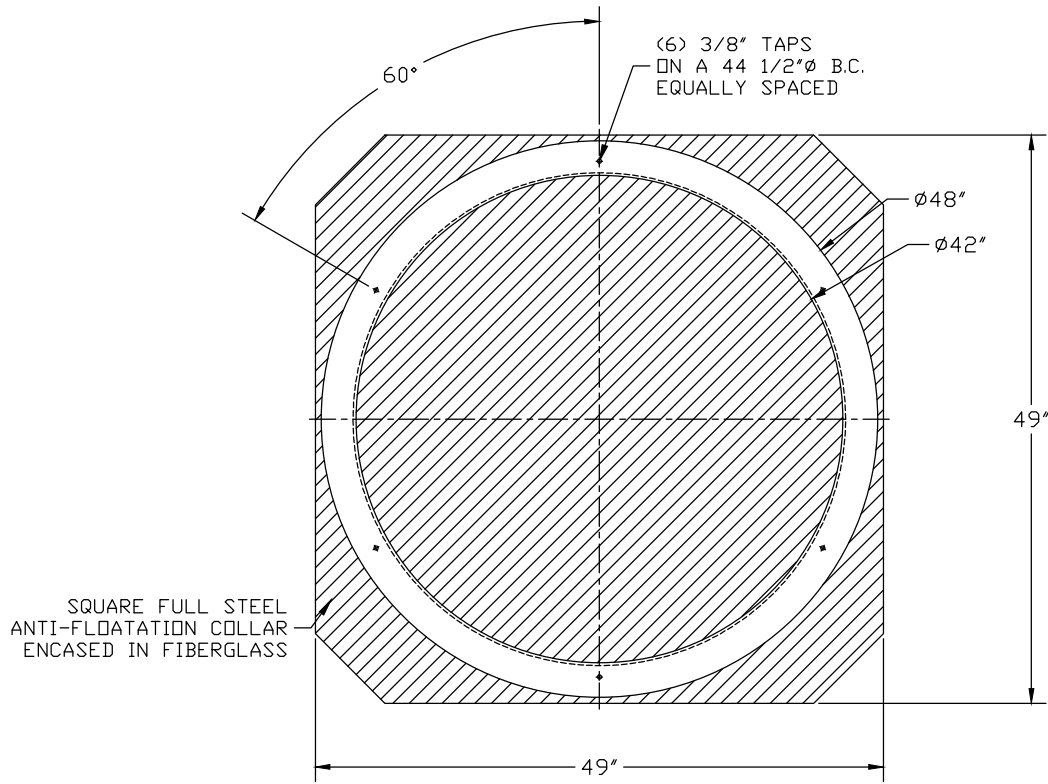

PART/PRINT #:

PART DESCRIPTION:

DATE:

GB-42-401

42"Ø FIBERGLASS BASIN W/ SQUARE FULL STEEL ANTI-FLOATATION ENCASED IN FIBERGLASS

08/14/19

THIS DRAWING IS THE SOLE PROPERTY OF AK INDUSTRIES INC.

AK INDUSTRIES INC.  
2055 PIDCO DR.  
PLYMOUTH, IN. 46563  
PHONE:(574) 936-6022

DRAWN BY:  
A.HARTUNG  
J.CONLEY

SCALE:  
NOT TO SCALE

REVISION#:

SIGNATURE: