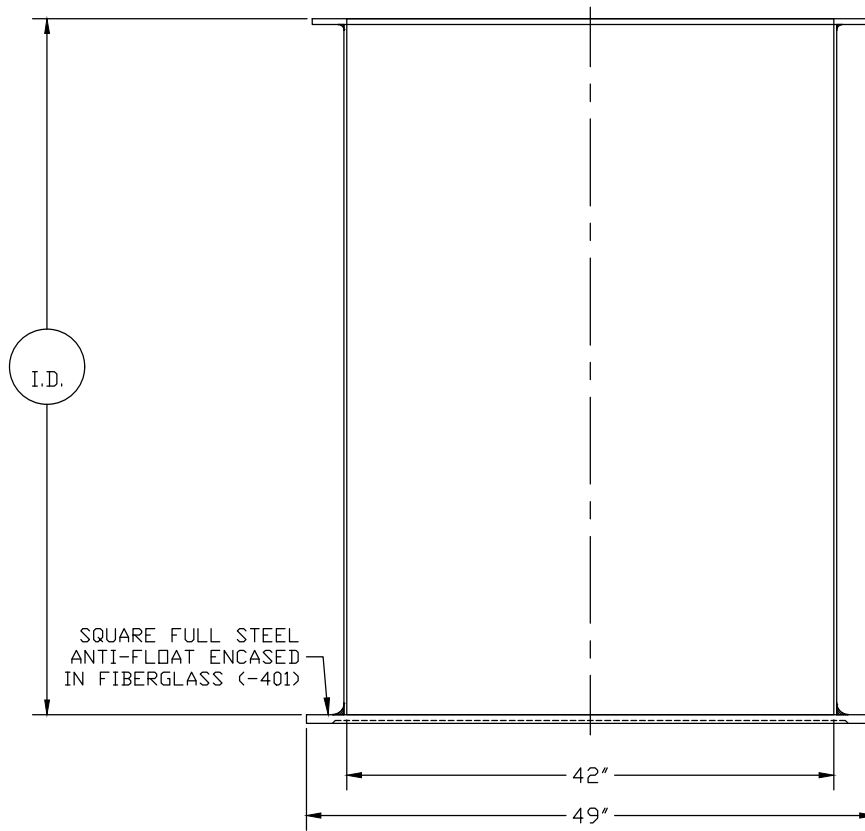

PART/PRINT #:

PART DESCRIPTION:

DATE:

GB-42-401

42"Ø FIBERGLASS BASIN W/ SQUARE FULL STEEL ANTI-FLOATATION ENCASED IN FIBERGLASS

08/14/19

THIS DRAWING IS THE SOLE PROPERTY OF AK INDUSTRIES INC.

AK INDUSTRIES INC.  
2055 PIDCO DR.  
PLYMOUTH, IN. 46563  
PHONE:(574) 936-6022