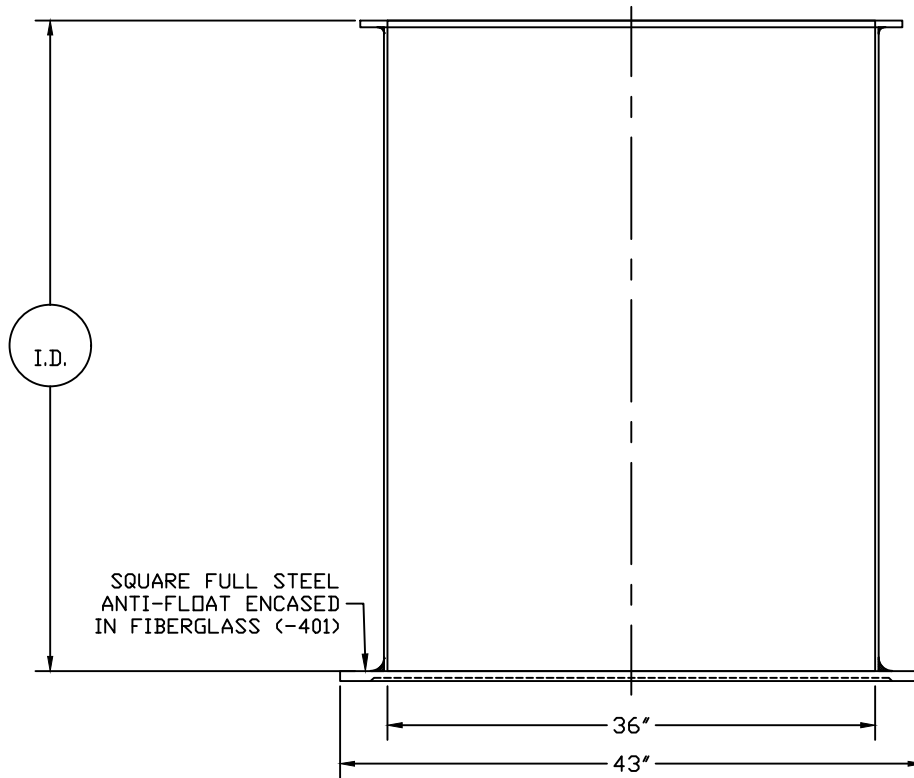

PART/PRINT #:  
GB-36-401

PART DESCRIPTION:  
36"Ø FIBERGLASS BASIN W/ SQUARE FULL STEEL ANTI-FLOATATION ENCASED IN FIBERGLASS

DATE:  
05/25/16

THIS DRAWING IS THE SOLE PROPERTY OF AK INDUSTRIES INC.

AK INDUSTRIES INC.  
2055 PIDCO DR.  
PLYMOUTH, IN. 46563  
PHONE:(574) 936-6022