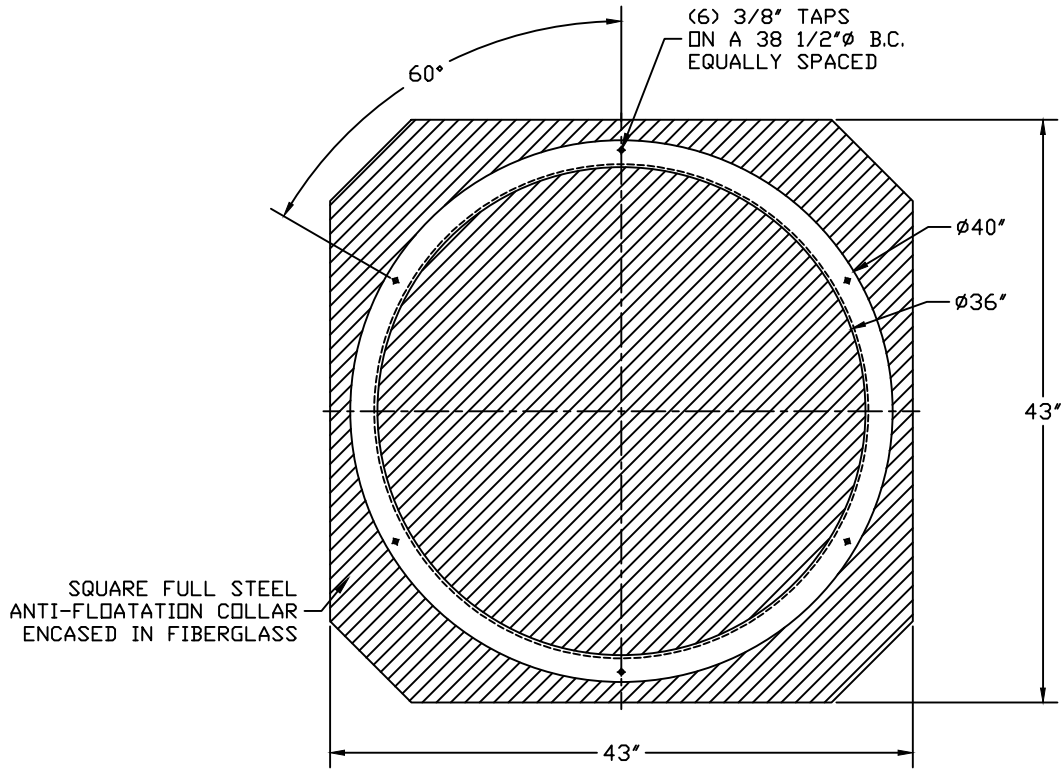

PART/PRINT #:  
GB-36-401

PART DESCRIPTION:  
36"Ø FIBERGLASS BASIN W/ SQUARE FULL STEEL ANTI-FLOATATION ENCASED IN FIBERGLASS

DATE:  
05/25/16

THIS DRAWING IS THE SOLE PROPERTY OF AK INDUSTRIES INC.

AK INDUSTRIES INC.  
2055 PIDCO DR.  
PLYMOUTH, IN. 46563  
PHONE:(574) 936-6022