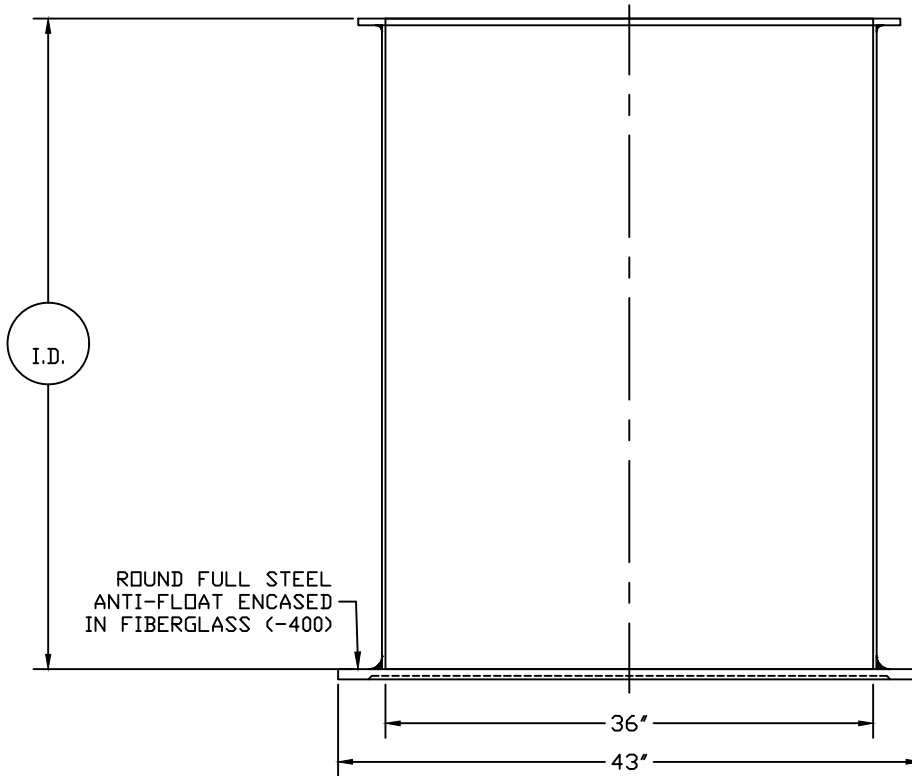

PART/PRINT #:  
GB-36-400

PART DESCRIPTION:  
36"Ø FIBERGLASS BASIN W/ ROUND FULL STEEL ANTI-FLOATATION ENCASED IN FIBERGLASS

DATE:  
05/25/16

THIS DRAWING IS THE SOLE PROPERTY OF AK INDUSTRIES INC.

AK INDUSTRIES INC.  
2055 PIDCO DR.  
PLYMOUTH, IN. 46563  
PHONE:(574) 936-6022