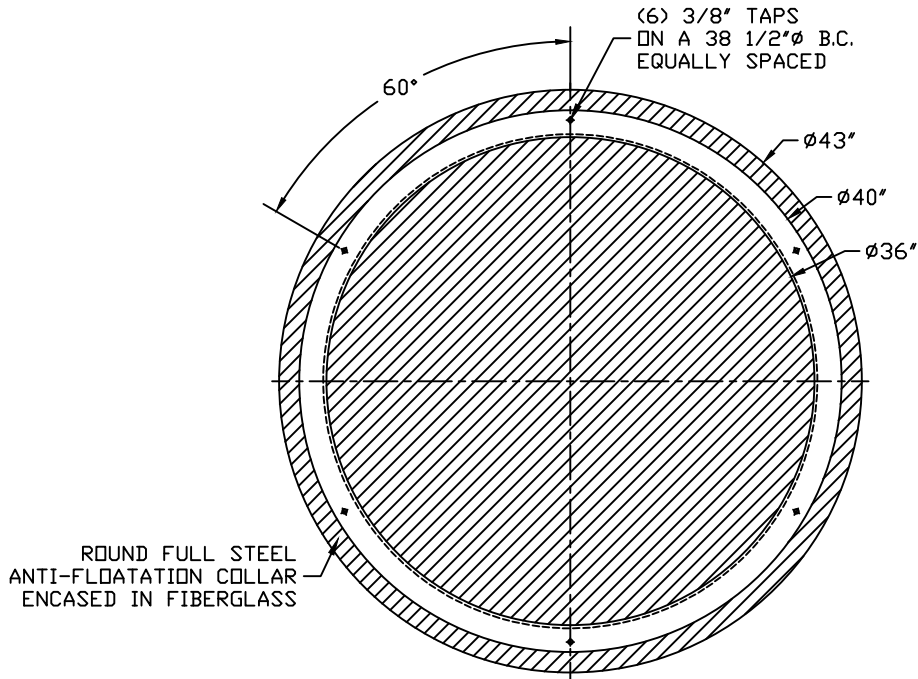

PART/PRINT #:  
GB-36-400

PART DESCRIPTION:  
36"Ø FIBERGLASS BASIN W/ ROUND FULL STEEL ANTI-FLOATATION ENCASED IN FIBERGLASS

DATE:  
05/25/16

THIS DRAWING IS THE SOLE PROPERTY OF AK INDUSTRIES INC.

AK INDUSTRIES INC.  
2055 PIDCO DR.  
PLYMOUTH, IN. 46563  
PHONE:(574) 936-6022

DRAWN BY:  
A.HARTUNG  
J.CONLEY

SCALE:  
NOT TO SCALE

REVISION#:

SIGNATURE: