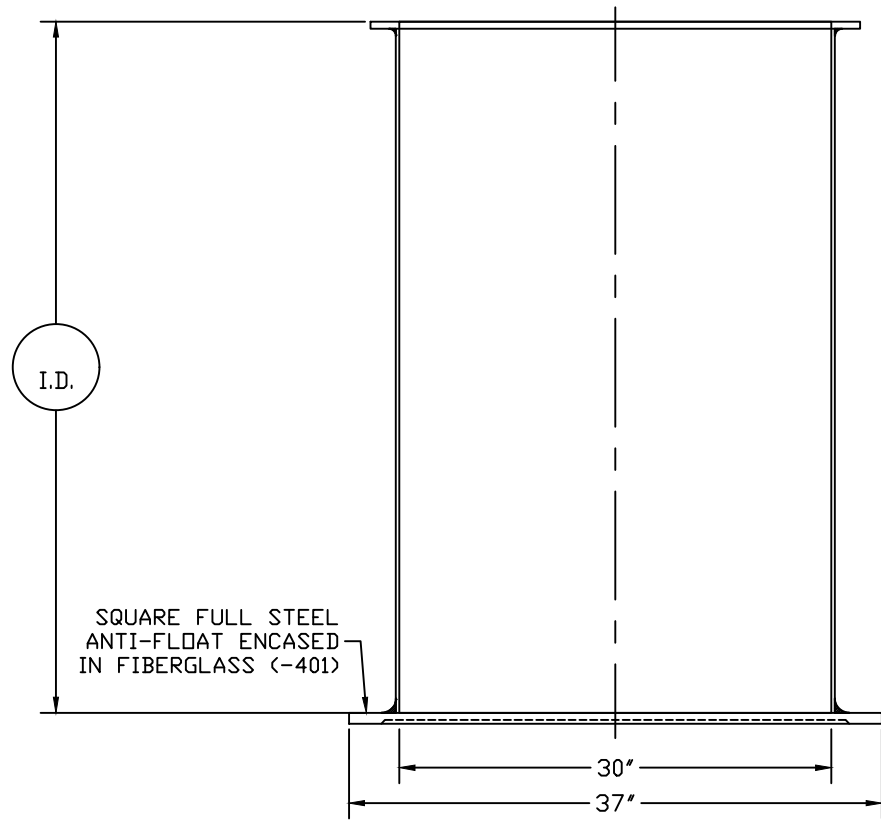

PART/PRINT #:
GB-30-401

PART DESCRIPTION:
30"Ø FIBERGLASS BASIN W/ SQUARE FULL STEEL ANTI-FLOATATION ENCASED IN FIBERGLASS

DATE:
05/25/16

THIS DRAWING IS THE SOLE PROPERTY OF AK INDUSTRIES INC.

 AK INDUSTRIES INC.
2055 PIDCO DR.
PLYMOUTH, IN. 46563
PHONE:(574) 936-6022