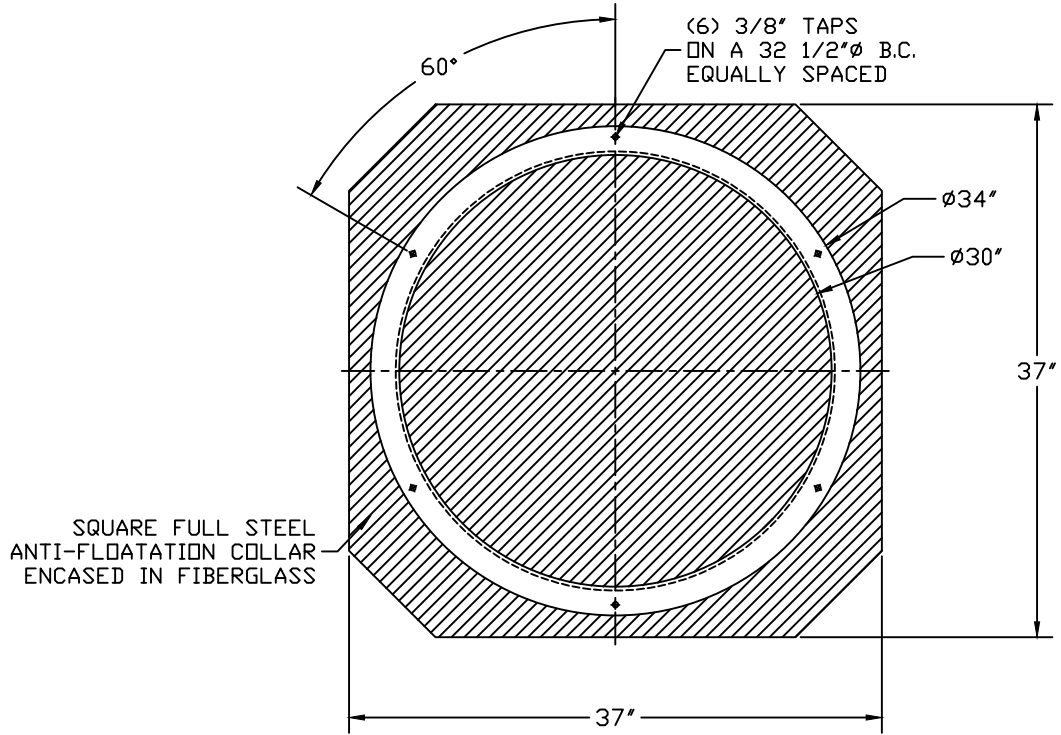

PART/PRINT #:
GB-30-401

PART DESCRIPTION:
30"Ø FIBERGLASS BASIN W/ SQUARE FULL STEEL ANTI-FLOATATION ENCASED IN FIBERGLASS

DATE:
05/25/16

THIS DRAWING IS THE SOLE PROPERTY OF AK INDUSTRIES INC.

 AK INDUSTRIES INC.
2055 PIDCO DR.
PLYMOUTH, IN. 46563
PHONE:(574) 936-6022