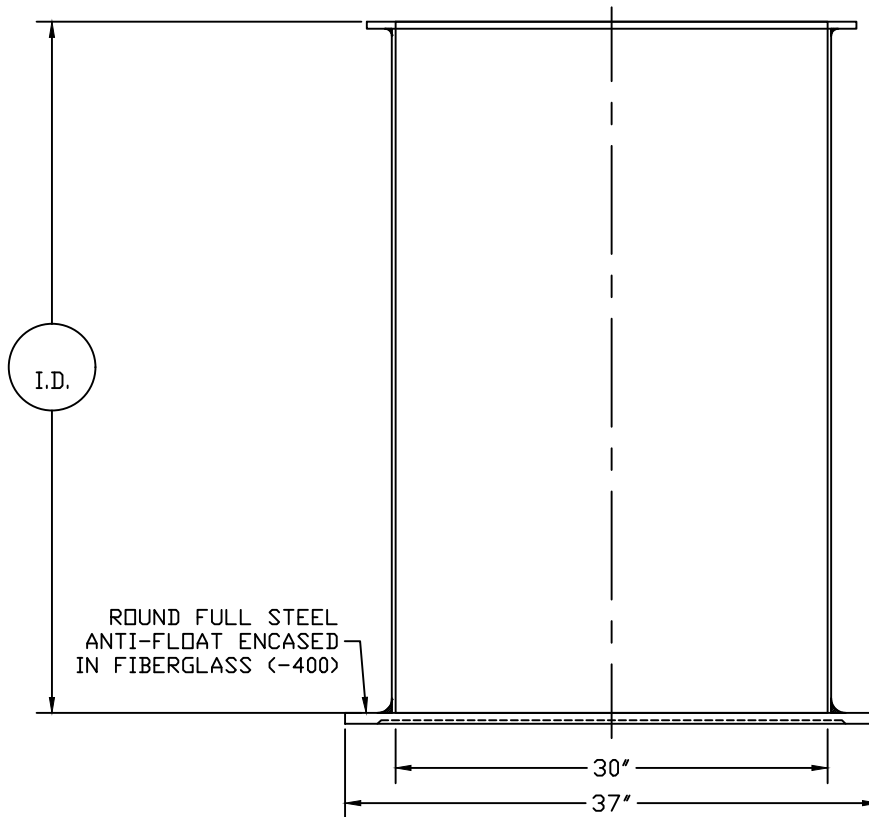

PART/PRINT #:
GB-30-400

PART DESCRIPTION:
30"Ø FIBERGLASS BASIN W/ ROUND FULL STEEL ANTI-FLOATATION ENCASED IN FIBERGLASS

DATE:
05/25/16

THIS DRAWING IS THE SOLE PROPERTY OF AK INDUSTRIES INC.

AK INDUSTRIES INC.
2055 PIDCO DR.
PLYMOUTH, IN. 46563
PHONE:(574) 936-6022