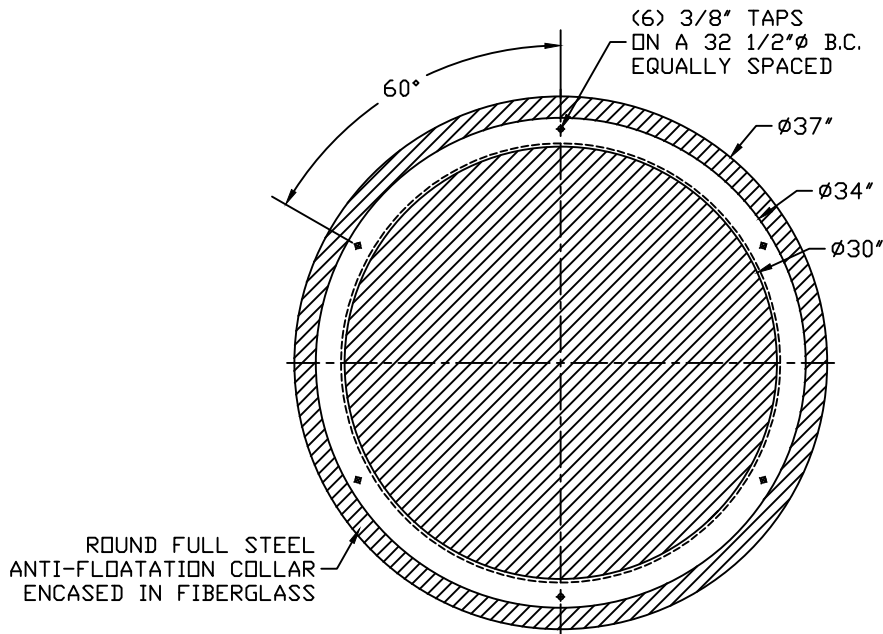

PART/PRINT #:
GB-30-400

PART DESCRIPTION:
30"Ø FIBERGLASS BASIN W/ ROUND FULL STEEL ANTI-FLOATATION ENCASED IN FIBERGLASS

DATE:
05/25/16

THIS DRAWING IS THE SOLE PROPERTY OF AK INDUSTRIES INC.

AK INDUSTRIES INC.
2055 PIDCO DR.
PLYMOUTH, IN. 46563
PHONE:(574) 936-6022