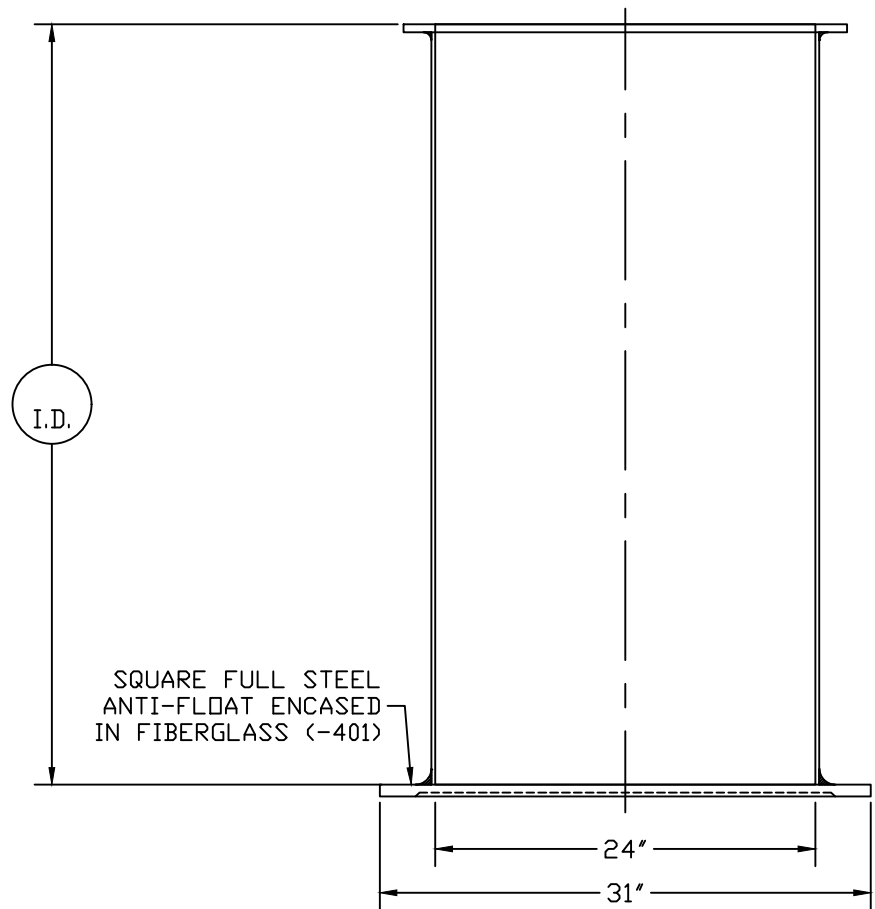

PART/PRINT #:
GB-24-401

PART DESCRIPTION:
24"Ø FIBERGLASS BASIN W/ SQUARE FULL STEEL ANTI-FLOATATION ENCASED IN FIBERGLASS

DATE:
05/25/16

THIS DRAWING IS THE SOLE PROPERTY OF AK INDUSTRIES INC.

 AK INDUSTRIES INC.
2055 PIDCO DR.
PLYMOUTH, IN. 46563
PHONE:(574) 936-6022