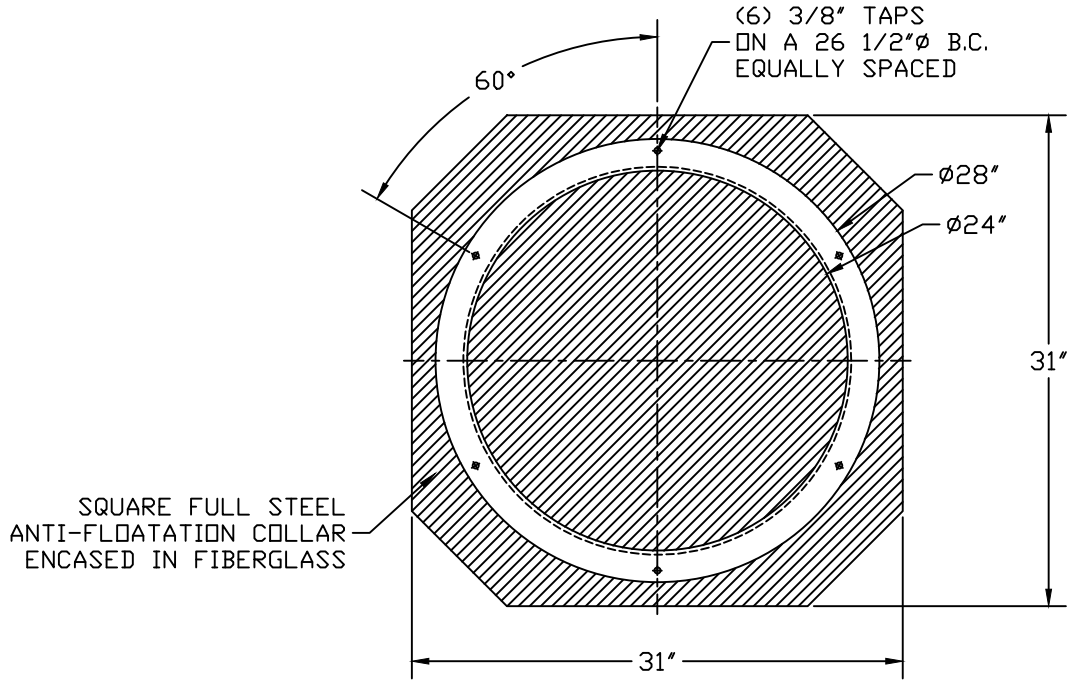

PART/PRINT #:
GB-24-401

PART DESCRIPTION:
24"Ø FIBERGLASS BASIN W/ SQUARE FULL STEEL ANTI-FLOATATION ENCASED IN FIBERGLASS

DATE:
05/25/16

THIS DRAWING IS THE SOLE PROPERTY OF AK INDUSTRIES INC.

 AK INDUSTRIES INC.
2055 PIDCO DR.
PLYMOUTH, IN. 46563
PHONE:(574) 936-6022