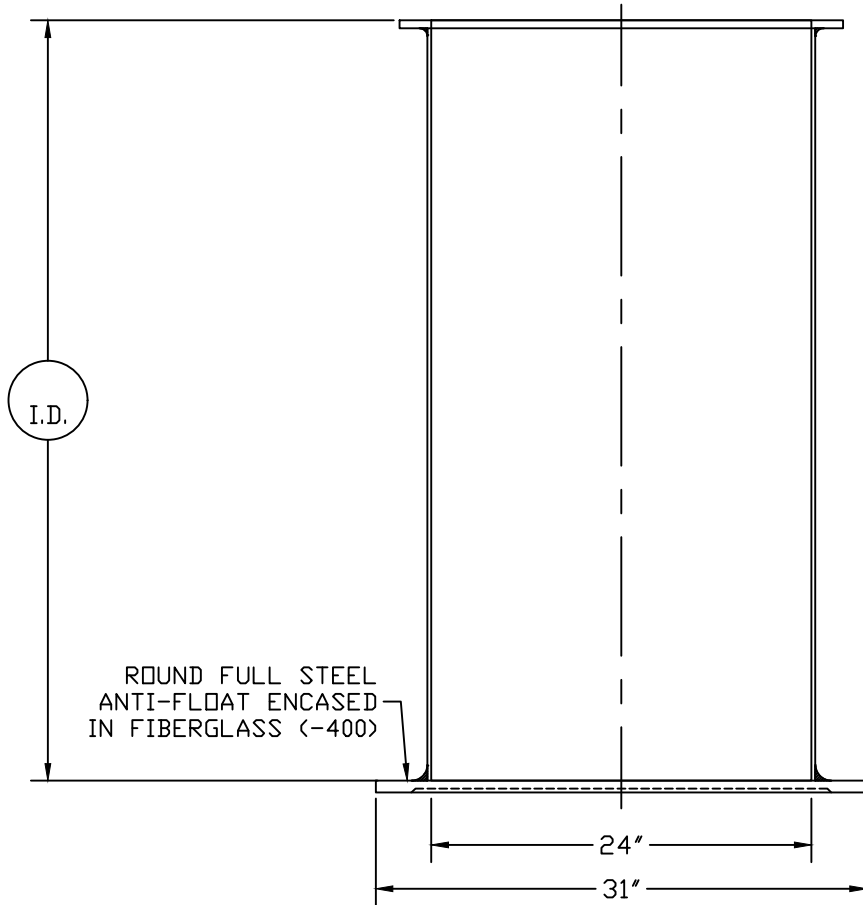

PART/PRINT #:
GB-24-400

PART DESCRIPTION:
24"Ø FIBERGLASS BASIN W/ ROUND FULL STEEL ANTI-FLOATATION ENCASED IN FIBERGLASS

DATE:
05/25/16

THIS DRAWING IS THE SOLE PROPERTY OF AK INDUSTRIES INC.

AK INDUSTRIES INC.
2055 PIDCO DR.
PLYMOUTH, IN. 46563
PHONE:(574) 936-6022

DRAWN BY:
A.HARTUNG
J.CONLEY

SCALE:
NOT TO SCALE

REVISION#:

SIGNATURE: