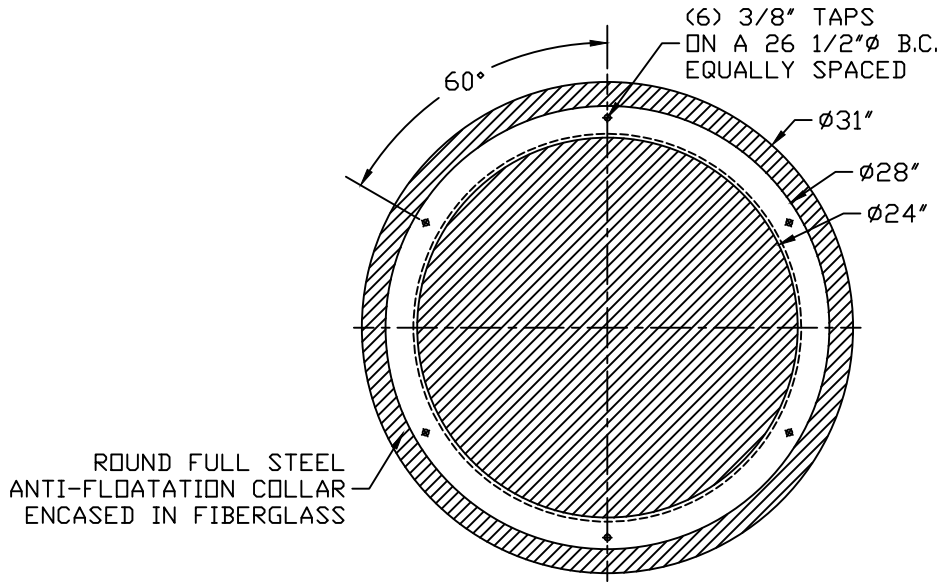

PART/PRINT #:
GB-24-400

PART DESCRIPTION:
24"Ø FIBERGLASS BASIN W/ ROUND FULL STEEL ANTI-FLOATATION ENCASED IN FIBERGLASS

DATE:
05/25/16

THIS DRAWING IS THE SOLE PROPERTY OF AK INDUSTRIES INC.

AK INDUSTRIES INC.
2055 PIDCO DR.
PLYMOUTH, IN. 46563
PHONE:(574) 936-6022