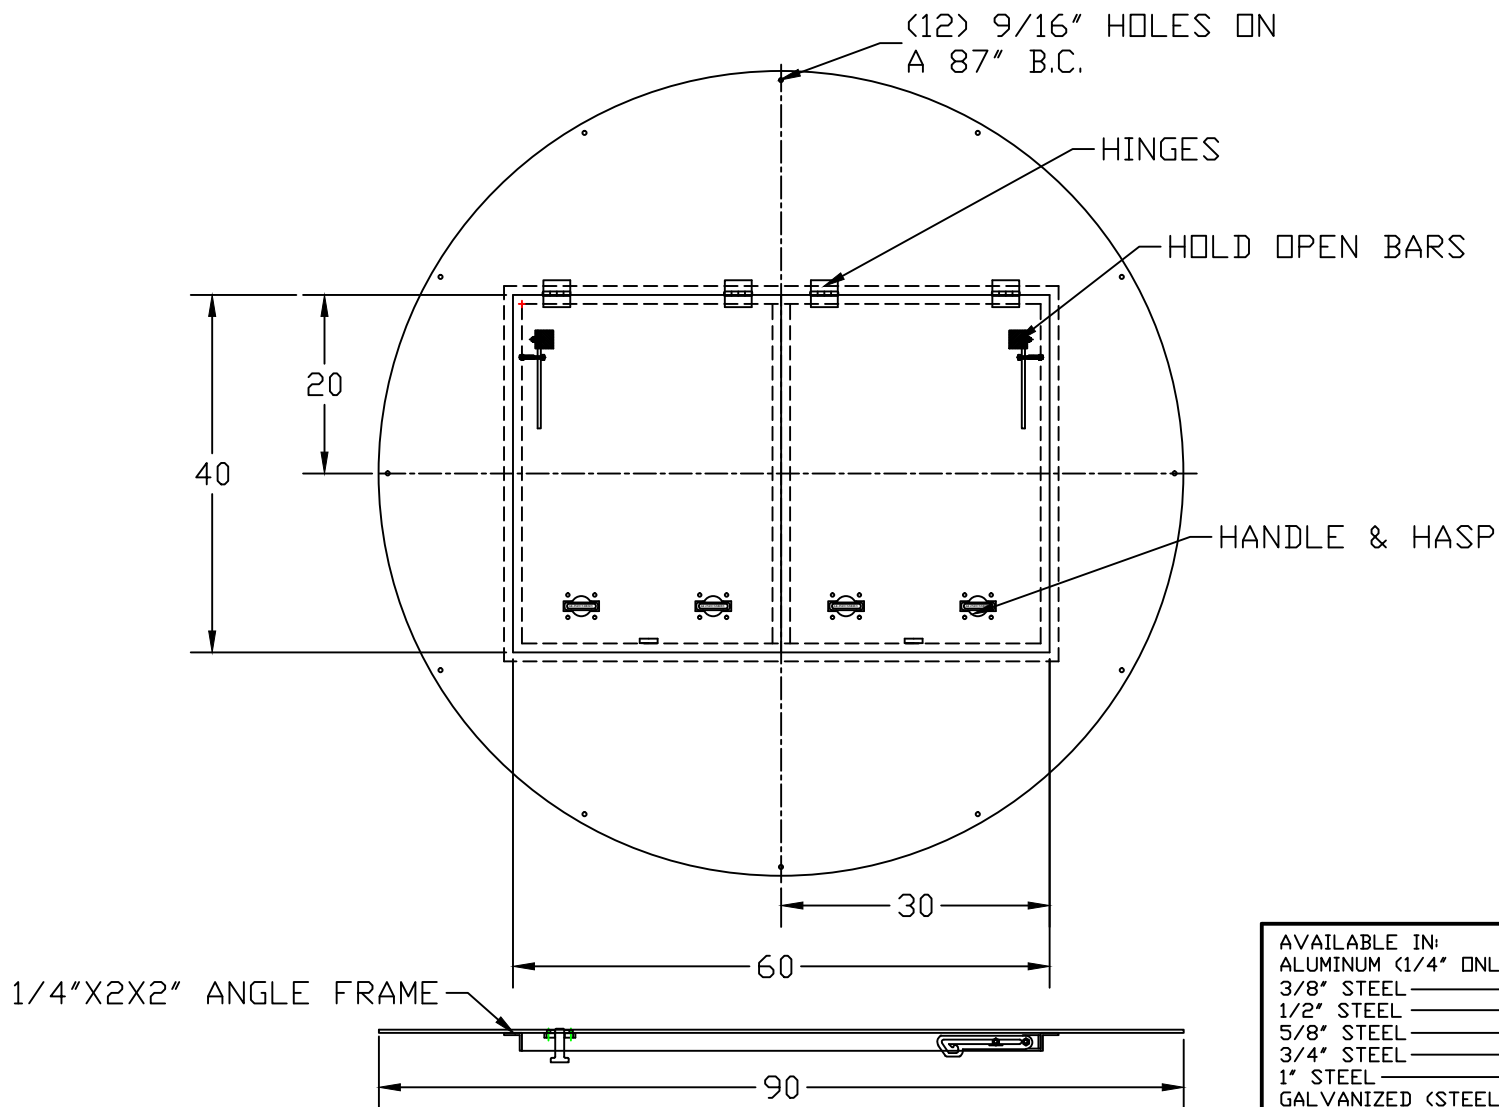

PART/PRINT NO.  
LB-84HDC

PART DESCRIPTION  
ROUND HINGED DOOR COVER

DATE  
04/04/07

THIS DRAWING IS THE SOLE PROPERTY OF AK INDUSTRIES INC.

AVAILABLE IN:	
ALUMINUM (1/4" ONLY)	<input type="checkbox"/>
3/8" STEEL	<input type="checkbox"/>
1/2" STEEL	<input type="checkbox"/>
5/8" STEEL	<input type="checkbox"/>
3/4" STEEL	<input type="checkbox"/>
1" STEEL	<input type="checkbox"/>
GALVANIZED (STEEL ONLY)	<input type="checkbox"/>
EPOXY COATED (STEEL ONLY)	<input type="checkbox"/>