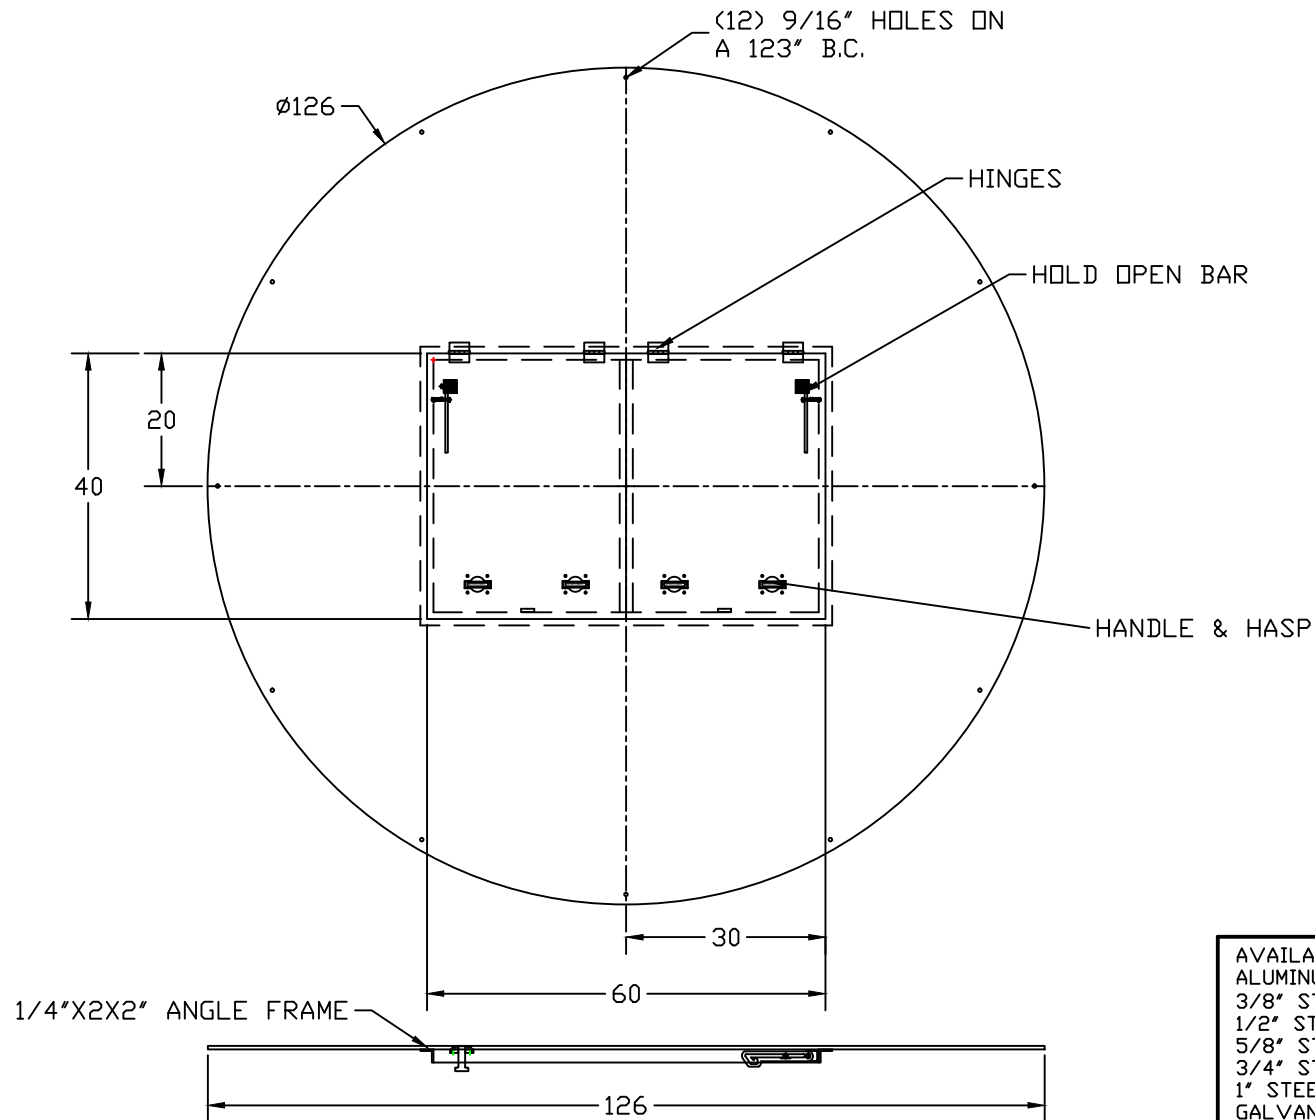

PART/PRINT NO.
LB-120HDC

PART DESCRIPTION
ROUND HINGED DOOR COVER

DATE
04/04/07

THIS DRAWING IS THE SOLE PROPERTY OF AK INDUSTRIES INC.

AVAILABLE IN:	
ALUMINUM (1/4" ONLY)	<input type="checkbox"/>
3/8" STEEL	<input type="checkbox"/>
1/2" STEEL	<input type="checkbox"/>
5/8" STEEL	<input type="checkbox"/>
3/4" STEEL	<input type="checkbox"/>
1" STEEL	<input type="checkbox"/>
GALVANIZED (STEEL ONLY)	<input type="checkbox"/>
EPOXY COATED (STEEL ONLY)	<input type="checkbox"/>