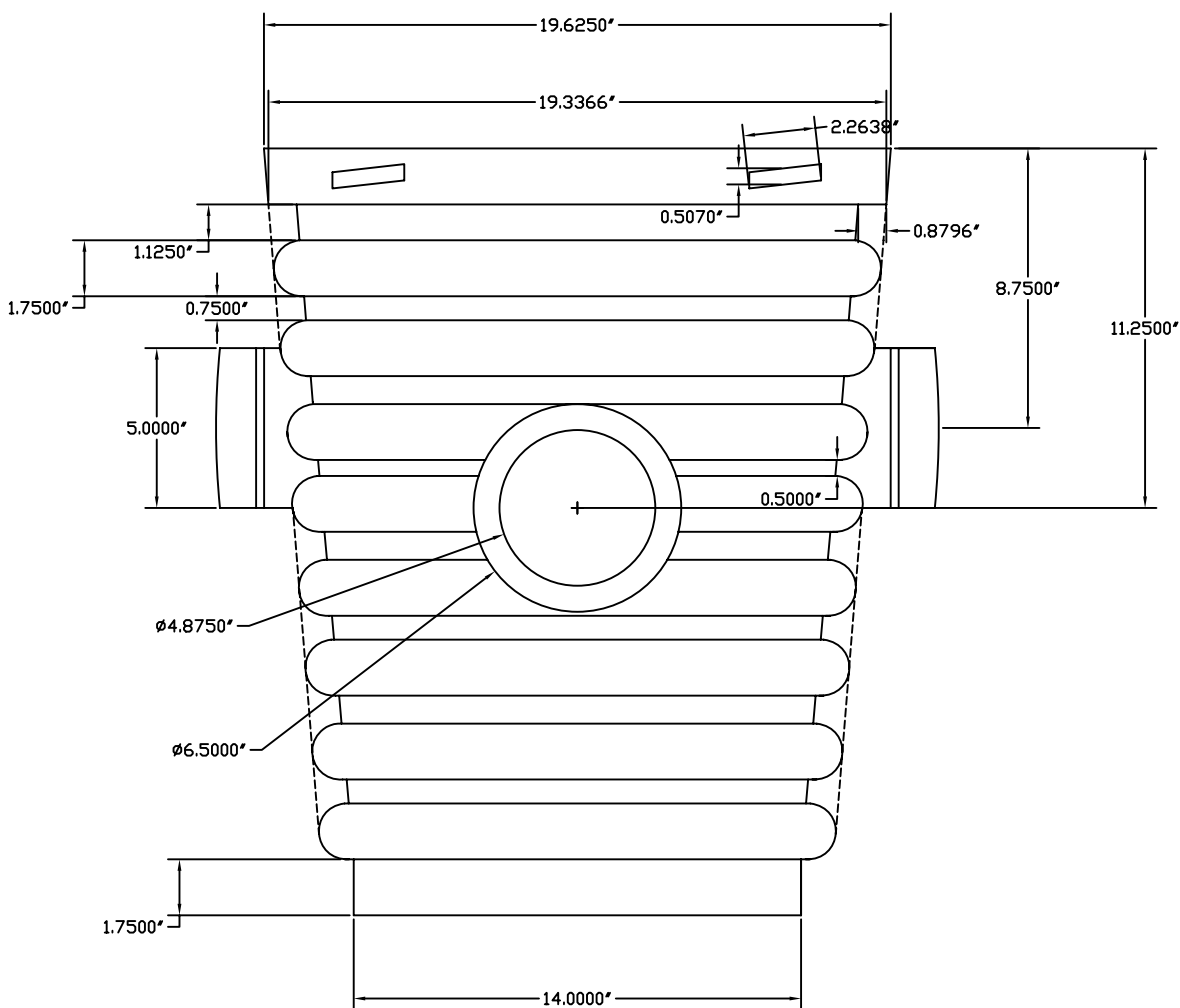

PART/PRINT #:

PART DESCRIPTION:

SCALE:

REVISION:

DATE:

AKP20000

18X24 CORRUGATED

NOT TO SCALE

001

04/10/07

THIS DRAWING IS THE SOLE PROPERTY OF AK INDUSTRIES INC.

AK INDUSTRIES INC.
2055 PIDCO DR.
PLYMOUTH, IN. 46563
PHONE: (574) 936-6022

DRAWN BY:
M. OLIVAREZ

TOLERANCE:
 ± 0.125 UNLESS SPECIFIED OTHERWISE

SIGNATURE: